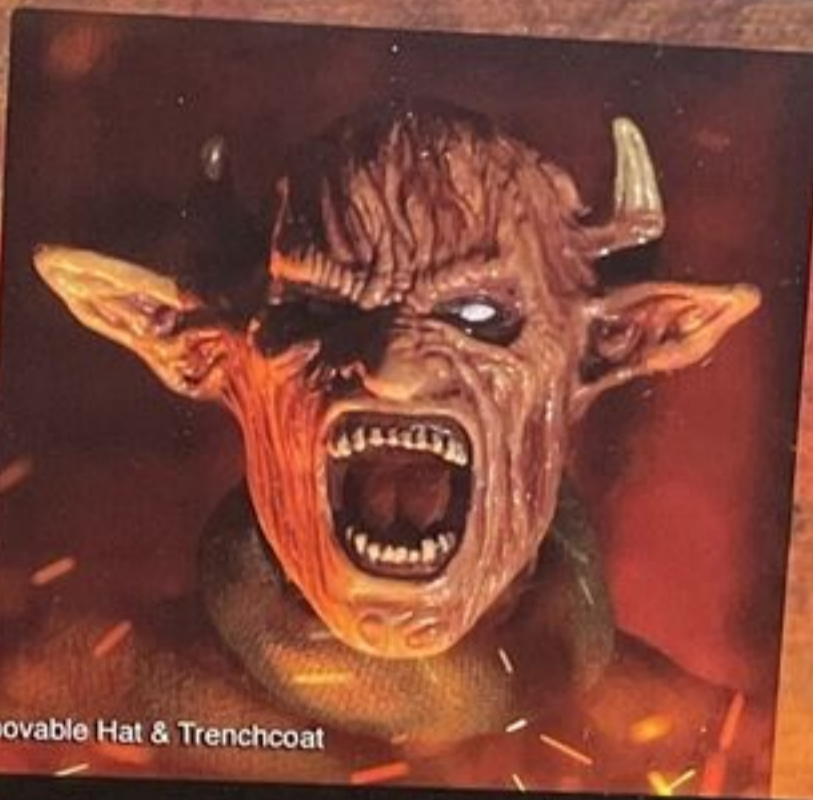

# NEW NIGHTMARE

A DEMONIC FORCE HAS CHOSEN FREDDY KRUEGER AS ITS PORTAL TO THE REAL WORLD. CAN HEATHER LANGENKAMP PLAY THE PART OF NANCY ONE LAST TIME AND TRAP THE EVIL TRYING TO ENTER OUR WORLD?

Includes Interchangeable Heads, Removable Hat & Trenchcoat