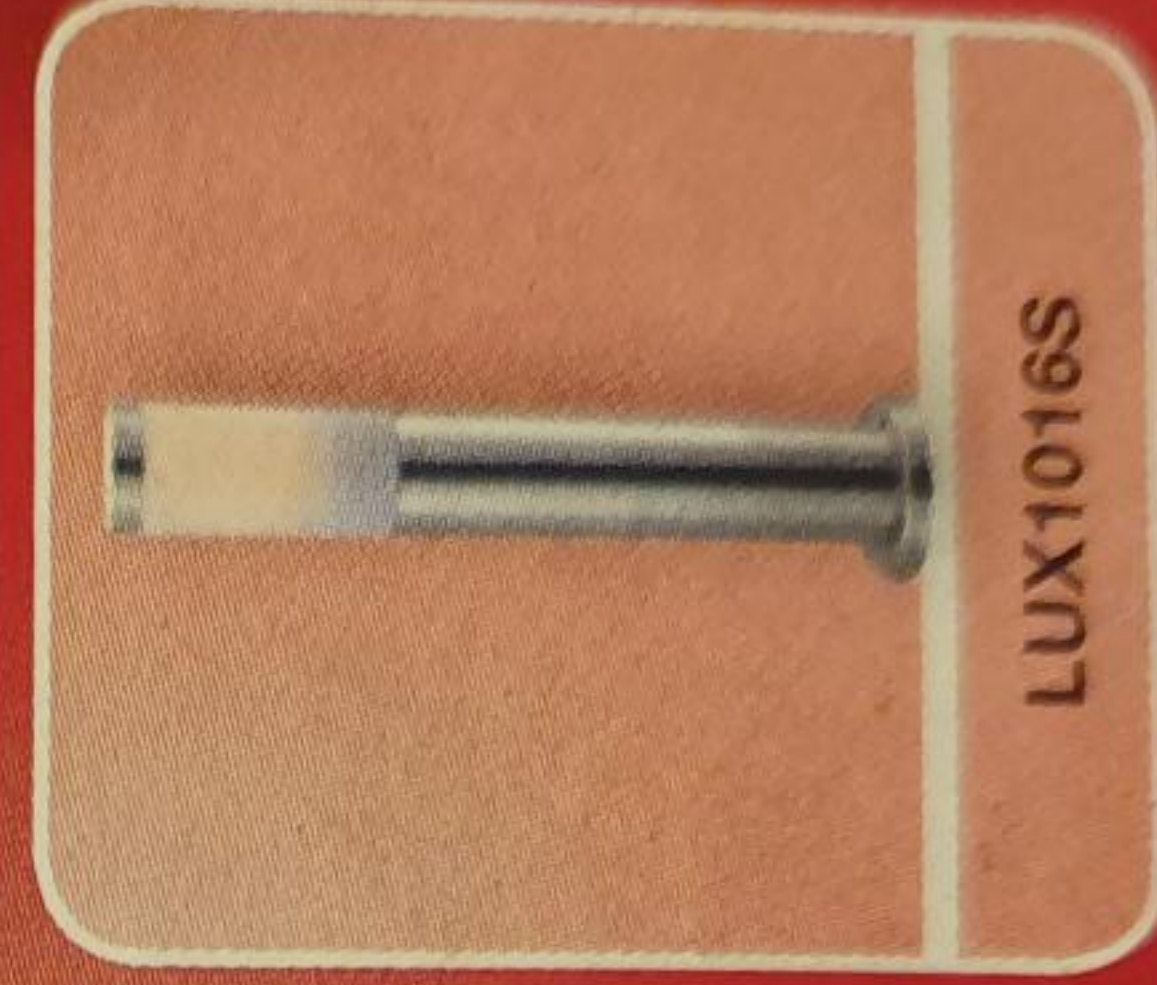

330 mm

76 mm

CE

Art.no LUX0006S

ATLANTA RANGE

LUX0006S

LUX1006S

LUX1016S