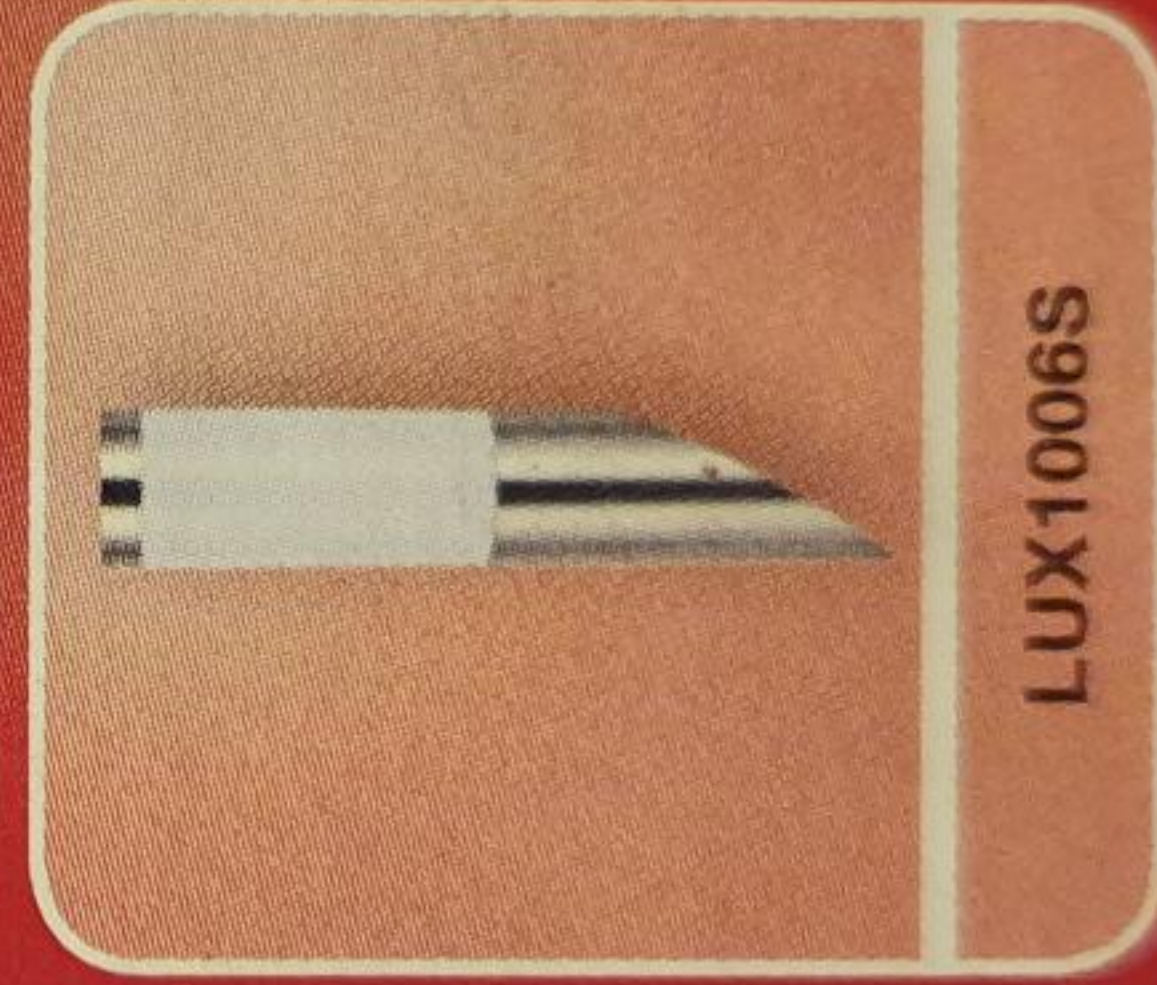

330 mm

76 mm

CE

Art.no LUX0006S

ATLANTA RANGE

LUX0006S

LUX1006S

LUX1016S