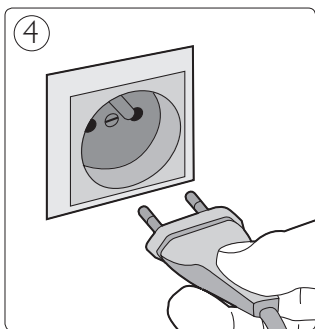

# PHILIPS

Incl.

Philips Lighting Contact Centre  
Int. Business Reply Service  
I.B.R.S. / C.C.R.I. Numéro 10461  
5600 VB Eindhoven  
Pays-Bas / The Netherlands

[www.philips.com/homelighting](http://www.philips.com/homelighting)  
 +800 7445 4775