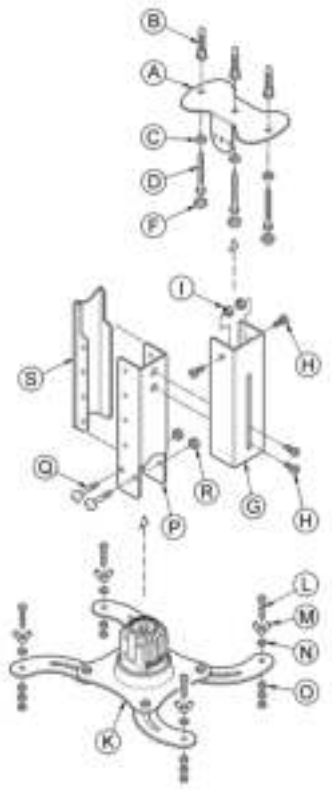

KONIG
ELECTRONIC

TVS-KN-PRO203S
TVS-KN-PRO203B

max. 10Kg

 A x1	 C x3	 E x1	 G x1	 H x4	 J x1	 K x1	 L x4	 N x4	 P x1	 Q x2	 S x1	 T x1
 B x2	 D x2	 F x3	 I x1	 M x4	 O x4	 R x1	 S x1	 T x1	 U x1	 V x2	 W x1	 X x1