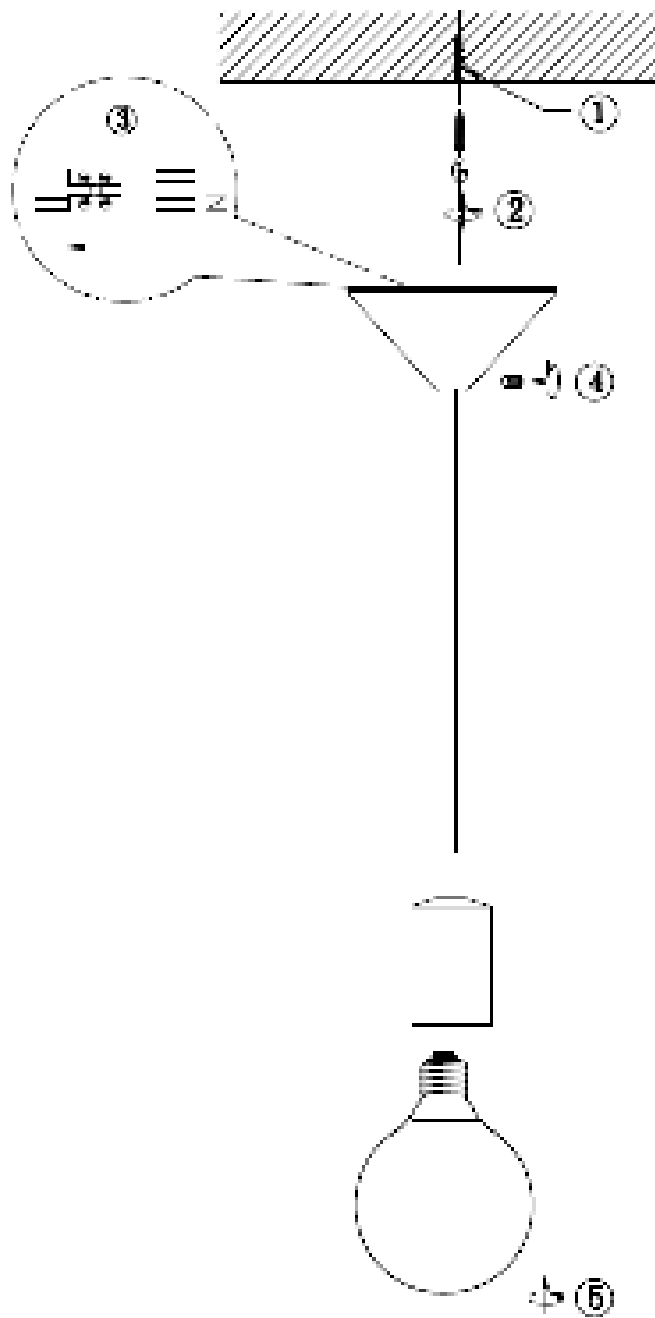

Line drawing of the item (with outline dimensions)

Item number: 08408/21/34

Installation drawing (the same as it in its instruction manual)

Technical details

materials used:	Plastic&Silicon	
color:	Yellow	
dimmable and how is the fixture dimmable:		
size:	Height:	1100mm
	Length:	Φ118mm
	Width:	
	Net Weight:	0.19kg
power requirements:	220-240V/~50Hz	
bulb type and maximum Wattage:	E27 42W	
number of bulbs:	1	
IP degree:	IP20	