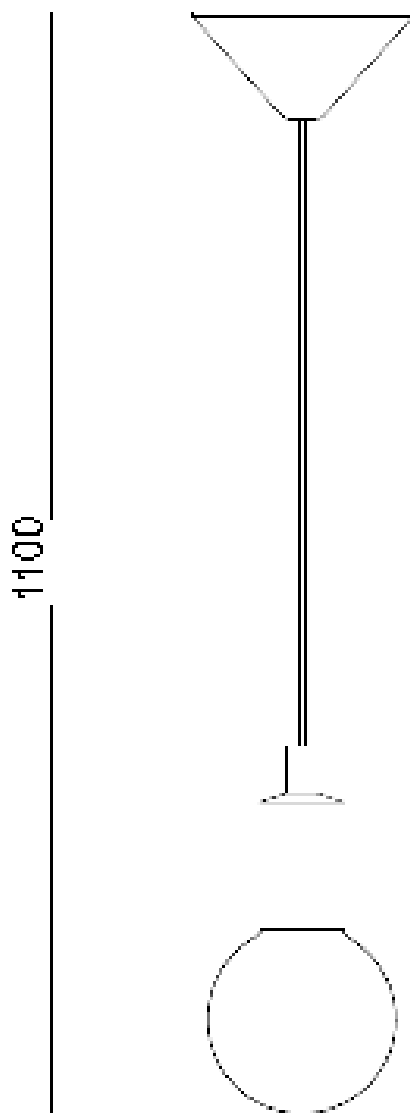

Line drawing of the item (with outline dimensions)

Item number: 08408/21/34

Installation drawing (the same as it in its instruction manual)

Technical details

materials used:	Plastic&Silicon	
color:	Yellow	
dimmable and how is the fixture dimmable:		
size:	Height:	1100mm
	Length:	Φ118mm
	Width:	
	Net Weight:	0.19kg
power requirements:	220-240V/~50Hz	
bulb type and maximum Wattage:	E27 42W	
number of bulbs:	1	
IP degree:	IP20	