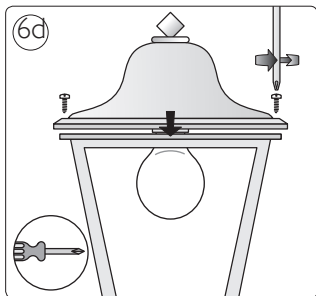

# PHILIPS

Incl.

Excl.

Philips Lighting Contact Centre  
Int. Business Reply Service  
I.B.R.S. / C.C.R.I. Numéro 10461  
5600 VB Eindhoven  
Pays-Bas / The Netherlands

[www.philips.com/homelighting](http://www.philips.com/homelighting)  
☎ +800 7445 4775