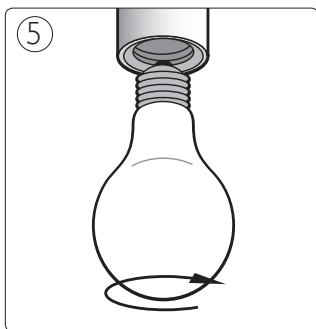

# PHILIPS

Incl.

Excl.

Philips Lighting Contact Centre  
Int. Business Reply Service  
I.B.R.S. / C.C.R.I. Numéro 10461  
5600 VB Eindhoven  
Pays-Bas / The Netherlands

[www.philips.com/homelighting](http://www.philips.com/homelighting)  
☎ +800 7445 4775