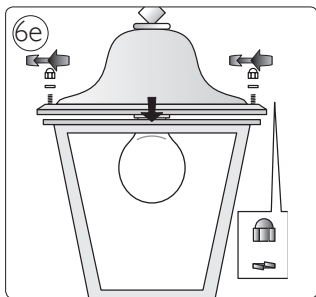

# PHILIPS

Incl.

Excl.

Philips Lighting Contact Centre  
Int. Business Reply Service  
I.B.R.S. / C.C.R.I. Numéro 10461  
5600 VB Eindhoven  
Pays-Bas / The Netherlands

[www.philips.com/homelighting](http://www.philips.com/homelighting)  
☎ +800 7445 4775