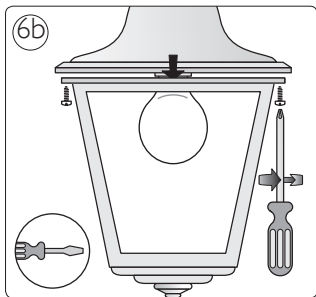

# PHILIPS

Incl.

Excl.

Philips Lighting Contact Centre  
Int. Business Reply Service  
I.B.R.S. / C.C.R.I. Numéro 10461  
5600 VB Eindhoven  
Pays-Bas / The Netherlands

[www.philips.com/homelighting](http://www.philips.com/homelighting)  
☎ +800 7445 4775