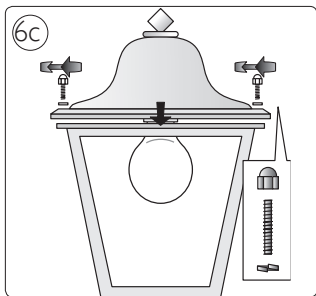

# PHILIPS

Incl.

Excl.

Philips Lighting Contact Centre  
Int. Business Reply Service  
I.B.R.S. / C.C.R.I. Numéro 10461  
5600 VB Eindhoven  
Pays-Bas / The Netherlands

[www.philips.com/homelighting](http://www.philips.com/homelighting)  
☎ +800 7445 4775