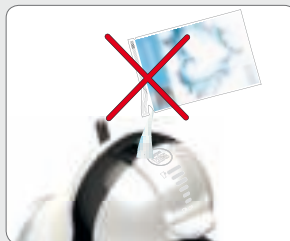

Descaling

1	www.dolce-gusto.com.au	OFF		0.8 L
2	max. ON 5 sec			
3 STOP		STOP		
4	STOP			
5 STOP	Descaling at least every 3 - 4 months, depending on water hardness in your region