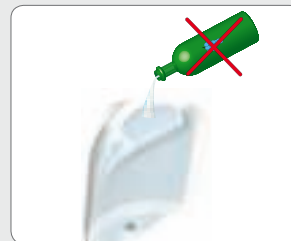

Descaling

1	www.dolce-gusto.com.au	OFF		0.8 L
2	max. ON 5 sec			
3 STOP		STOP		
4	STOP			
5 STOP	Descaling at least every 3 - 4 months, depending on water hardness in your region