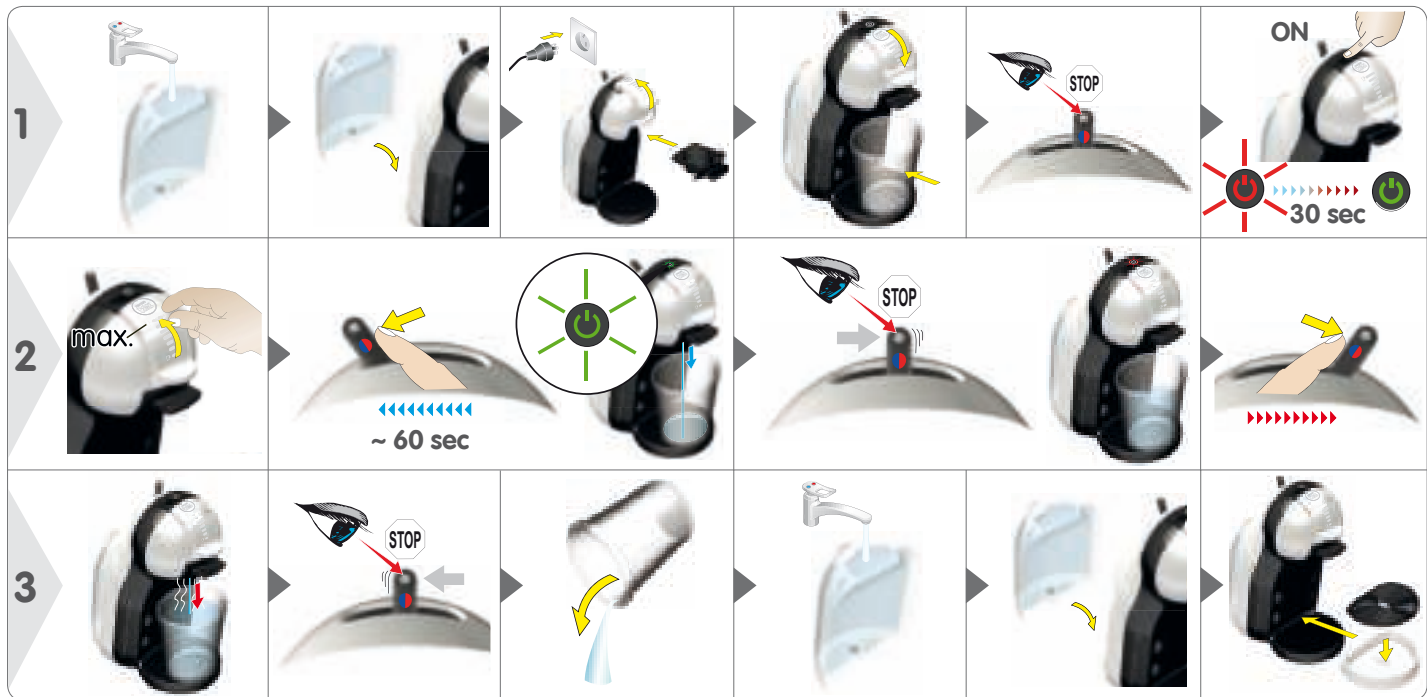

First use

Preparing a beverage