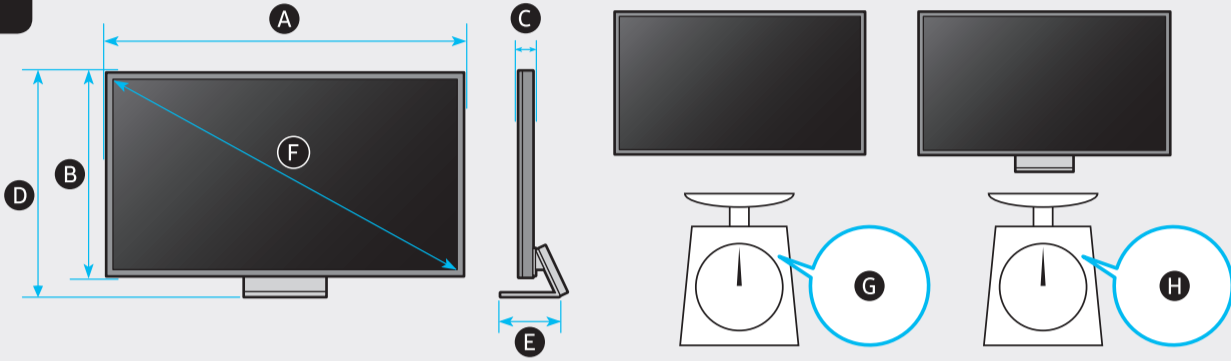

10

*: 0-9, A-Z

	A	B	C	D	E	F	G	H
75QN7**A	65.7 inches (1668.3 mm) (166.83 cm)	37.6 inches (955.6 mm) (95.56 cm)	0.7 inches (18.1 mm) (1.81 cm)	40.3 inches (1022.9 mm) (102.29 cm)	12.6 inches (320.5 mm) (32.05 cm)	74.5 inches (189 cm)	70.8 lbs (32.1 kg)	93.0 lbs (42.2 kg)
75QN8**A	65.7 inches (1668.3 mm) (166.83 cm)	37.6 inches (955.6 mm) (95.56 cm)	0.7 inches (17.2 mm) (1.72 cm)	40.3 inches (1022.9 mm) (102.29 cm)	12.6 inches (320.5 mm) (32.05 cm)	74.5 inches (189 cm)	70.8 lbs (32.1 kg)	93.0 lbs (42.2 kg)
85QN8**A	74.5 inches (1893.4 mm) (189.34 cm)	42.6 inches (1083.0 mm) (108.30 cm)	0.7 inches (17.4 mm) (1.74 cm)	45.1 inches (1145.8 mm) (114.58 cm)	13.5 inches (343.7 mm) (34.37 cm)	84.5 inches (214 cm)	95.5 lbs (43.3 kg)	119.7 lbs (54.3 kg)
75QN9**A	65.1 inches (1654.8 mm) (165.48 cm)	37.2 inches (945.6 mm) (94.56 cm)	0.6 inches (15.4 mm) (1.54 cm)	40.0 inches (1016.6 mm) (101.66 cm)	12.6 inches (320.5 mm) (32.05 cm)	74.5 inches (189 cm)	68.3 lbs (31.0 kg)	90.4 lbs (41.0 kg)
85QN9**A	73.9 inches (1876.6 mm) (187.66 cm)	42.2 inches (1071.5 mm) (107.15 cm)	0.6 inches (15.4 mm) (1.54 cm)	45.1 inches (1144.8 mm) (114.48 cm)	13.5 inches (343.7 mm) (34.37 cm)	84.5 inches (214 cm)	95.0 lbs (43.1 kg)	119.3 lbs (54.1 kg)

*: 0-9, A-Z

	VESA A x B (mm)	C (mm)	D x 4
75QN7**A	400 x 400	5-6	M8
75QN8**A	400 x 400		
85QN8**A	600 x 400		
75QN9**A	400 x 400		
85QN9**A	600 x 400		

SAMSUNG

QUICK SETUP GUIDE
 GUIDE D'INSTALLATION RAPIDE
 GUÍA RÁPIDA DE CONFIGURACIÓN
 GUIA RÁPIDO DE INSTALAÇÃO
 KURZANLEITUNG ZUR KONFIGURATION
 GUIDA DI INSTALLAZIONE RAPIDA