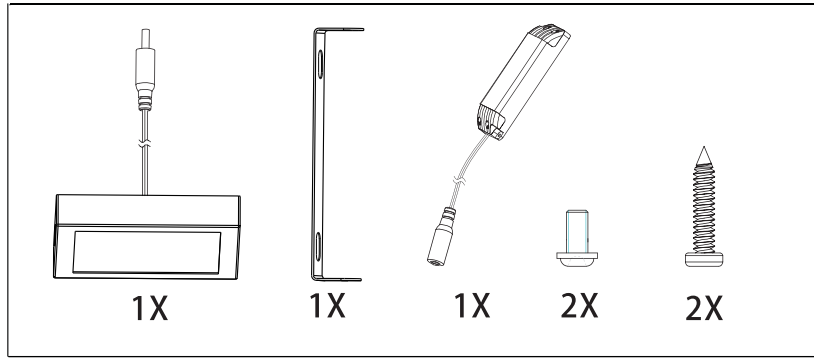

EGLO LED panel light

Art.-Nr.: 94073/94074
94077/94078

A

B

C

D

E

F