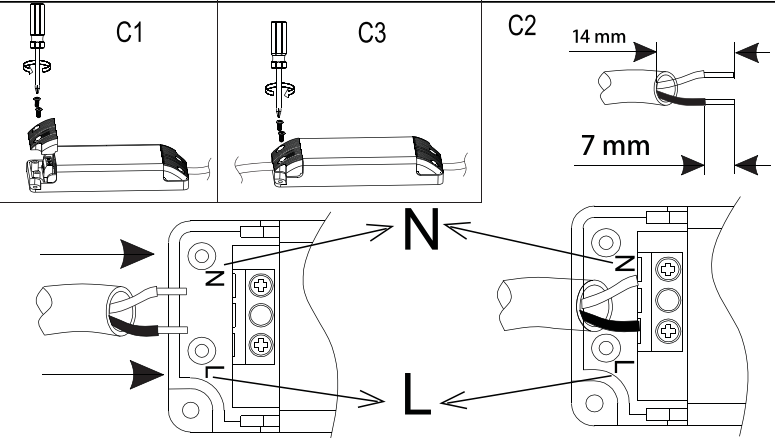

EGLO LED panel light

Art.-Nr.: 94073/94074
94077/94078

A

B

C

D

E

F