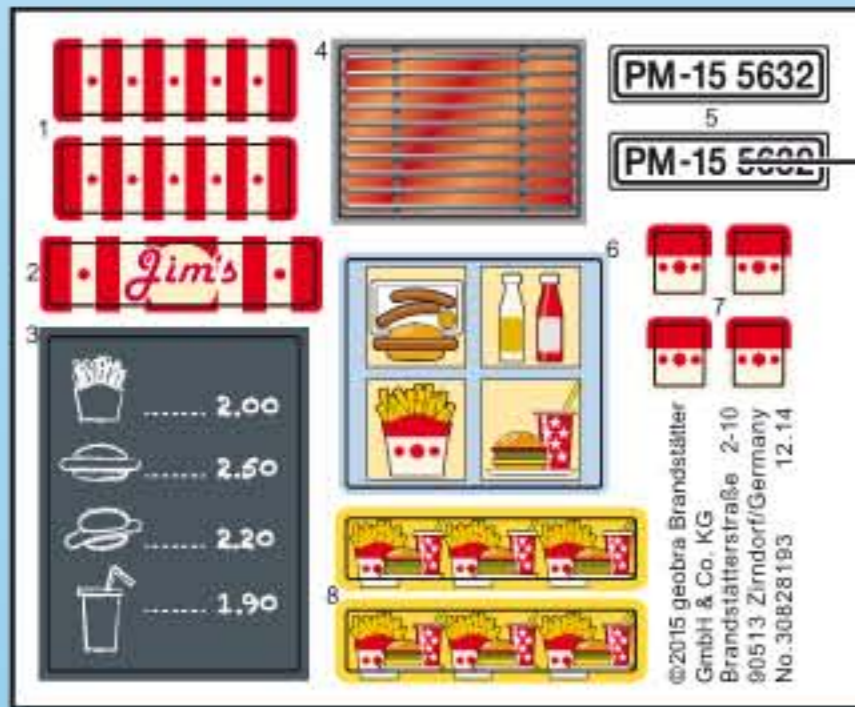

1

30 82 8193

5

6

4

5

2

30 24 8980

2

30 28 0210

This inset box lists the parts for step 3. It shows two different wheel assembly options. Option 1 consists of a black tire (30 82 4690) and a white plastic hub (30 25 9873). Option 2 consists of a black tire (30 82 4690), a grey hub (30 28 0210), and a black axle connector (30 20 6502). A circular inset provides a magnified view of the axle connector.