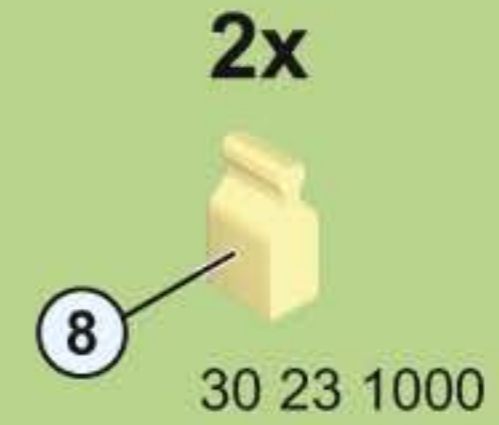

©2015 gebra. Brandsätter GmbH & Co. KG
Brandsätterstraße 2-10
90513 Zirndorf/Germany
No. 30928193 12.14

30 61 1660

30 23 8933

30 23 1000

30 05 8590

2x

30 23 8963

30 23 8973

30 23 8923

30 03 7180

2x

30 23 5763

30 23 5753

2x

30 23 8983

30 23 8993

2x

30 22 2303

30 22 2283

30 51 4722