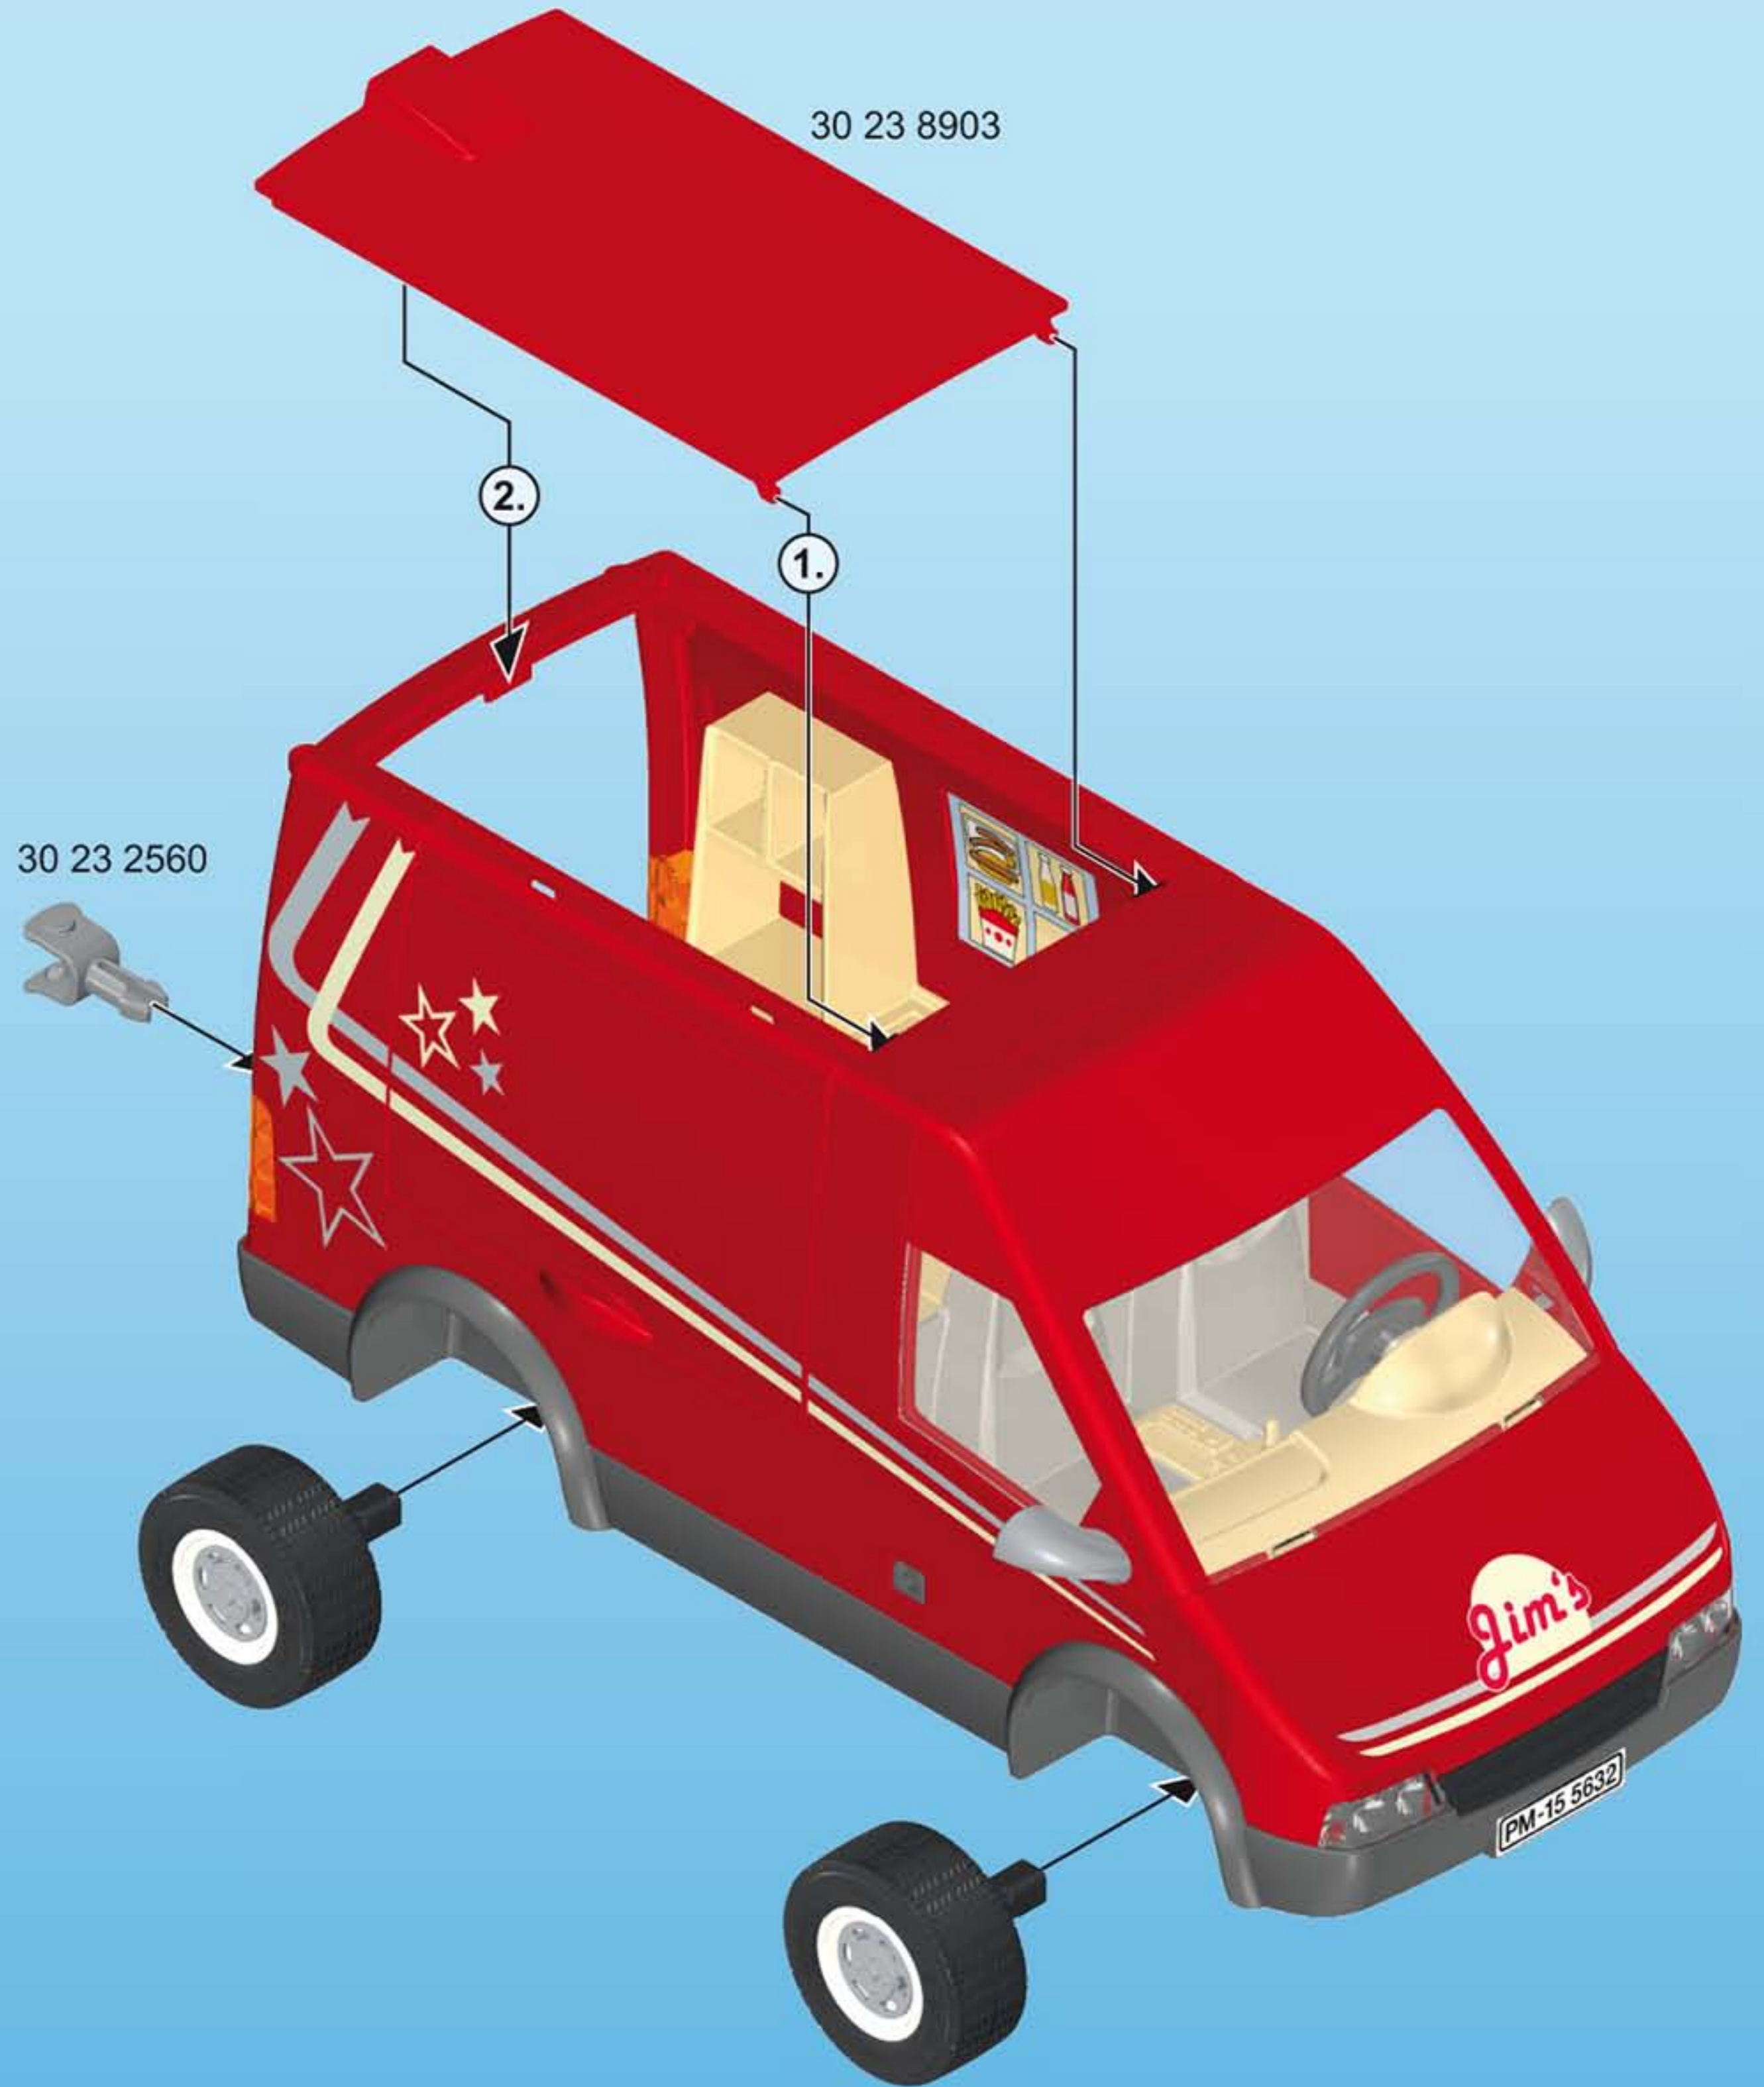

1

30 82 8193

5

6

4

5

2

30 24 8980

30 21 1142

30 51 4562

3

4x

1

30 25 9873

30 82 4690

30 20 6502

2

30 28 0210

This inset box lists the parts for step 3. It shows two different wheel assembly options. Option 1 consists of a black tire (30 82 4690) and a white plastic hub (30 25 9873). Option 2 consists of a black tire (30 82 4690), a grey hub (30 28 0210), and a black axle connector (30 20 6502). A circular inset provides a magnified view of the axle connector.