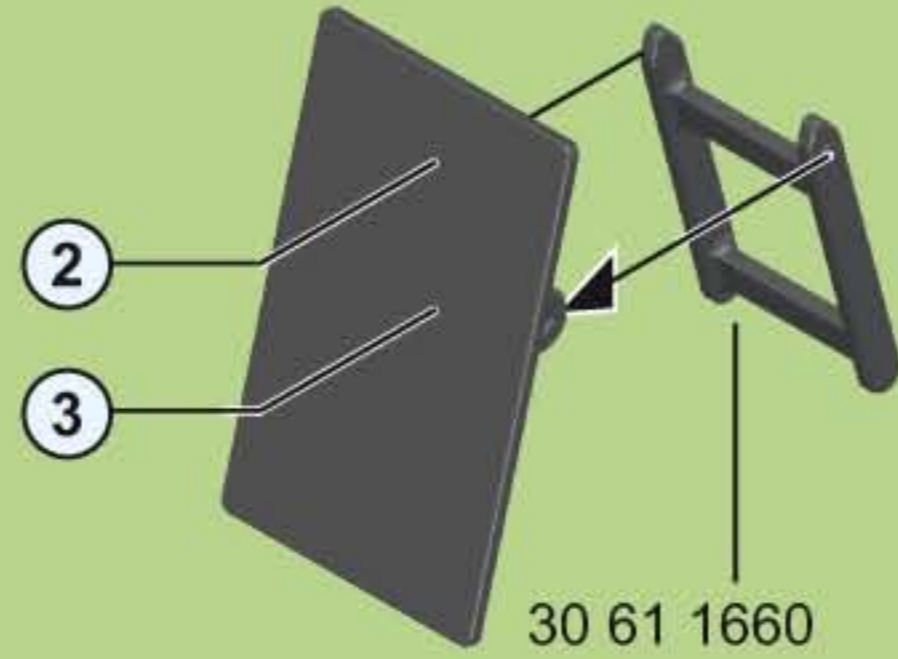

©2015 gebra. Brandsätter GmbH & Co. KG
Brandsätterstraße 2-10
90513 Zirndorf/Germany
No. 30928193 12.14

30 61 1660

30 23 8933

30 23 1000

30 05 8590

2x

30 23 8963

30 23 8973

30 23 8923

30 03 7180

2x

30 23 5763

30 23 5753

2x

30 23 8983

30 23 8993

2x

30 22 2303

30 22 2283

30 51 4722