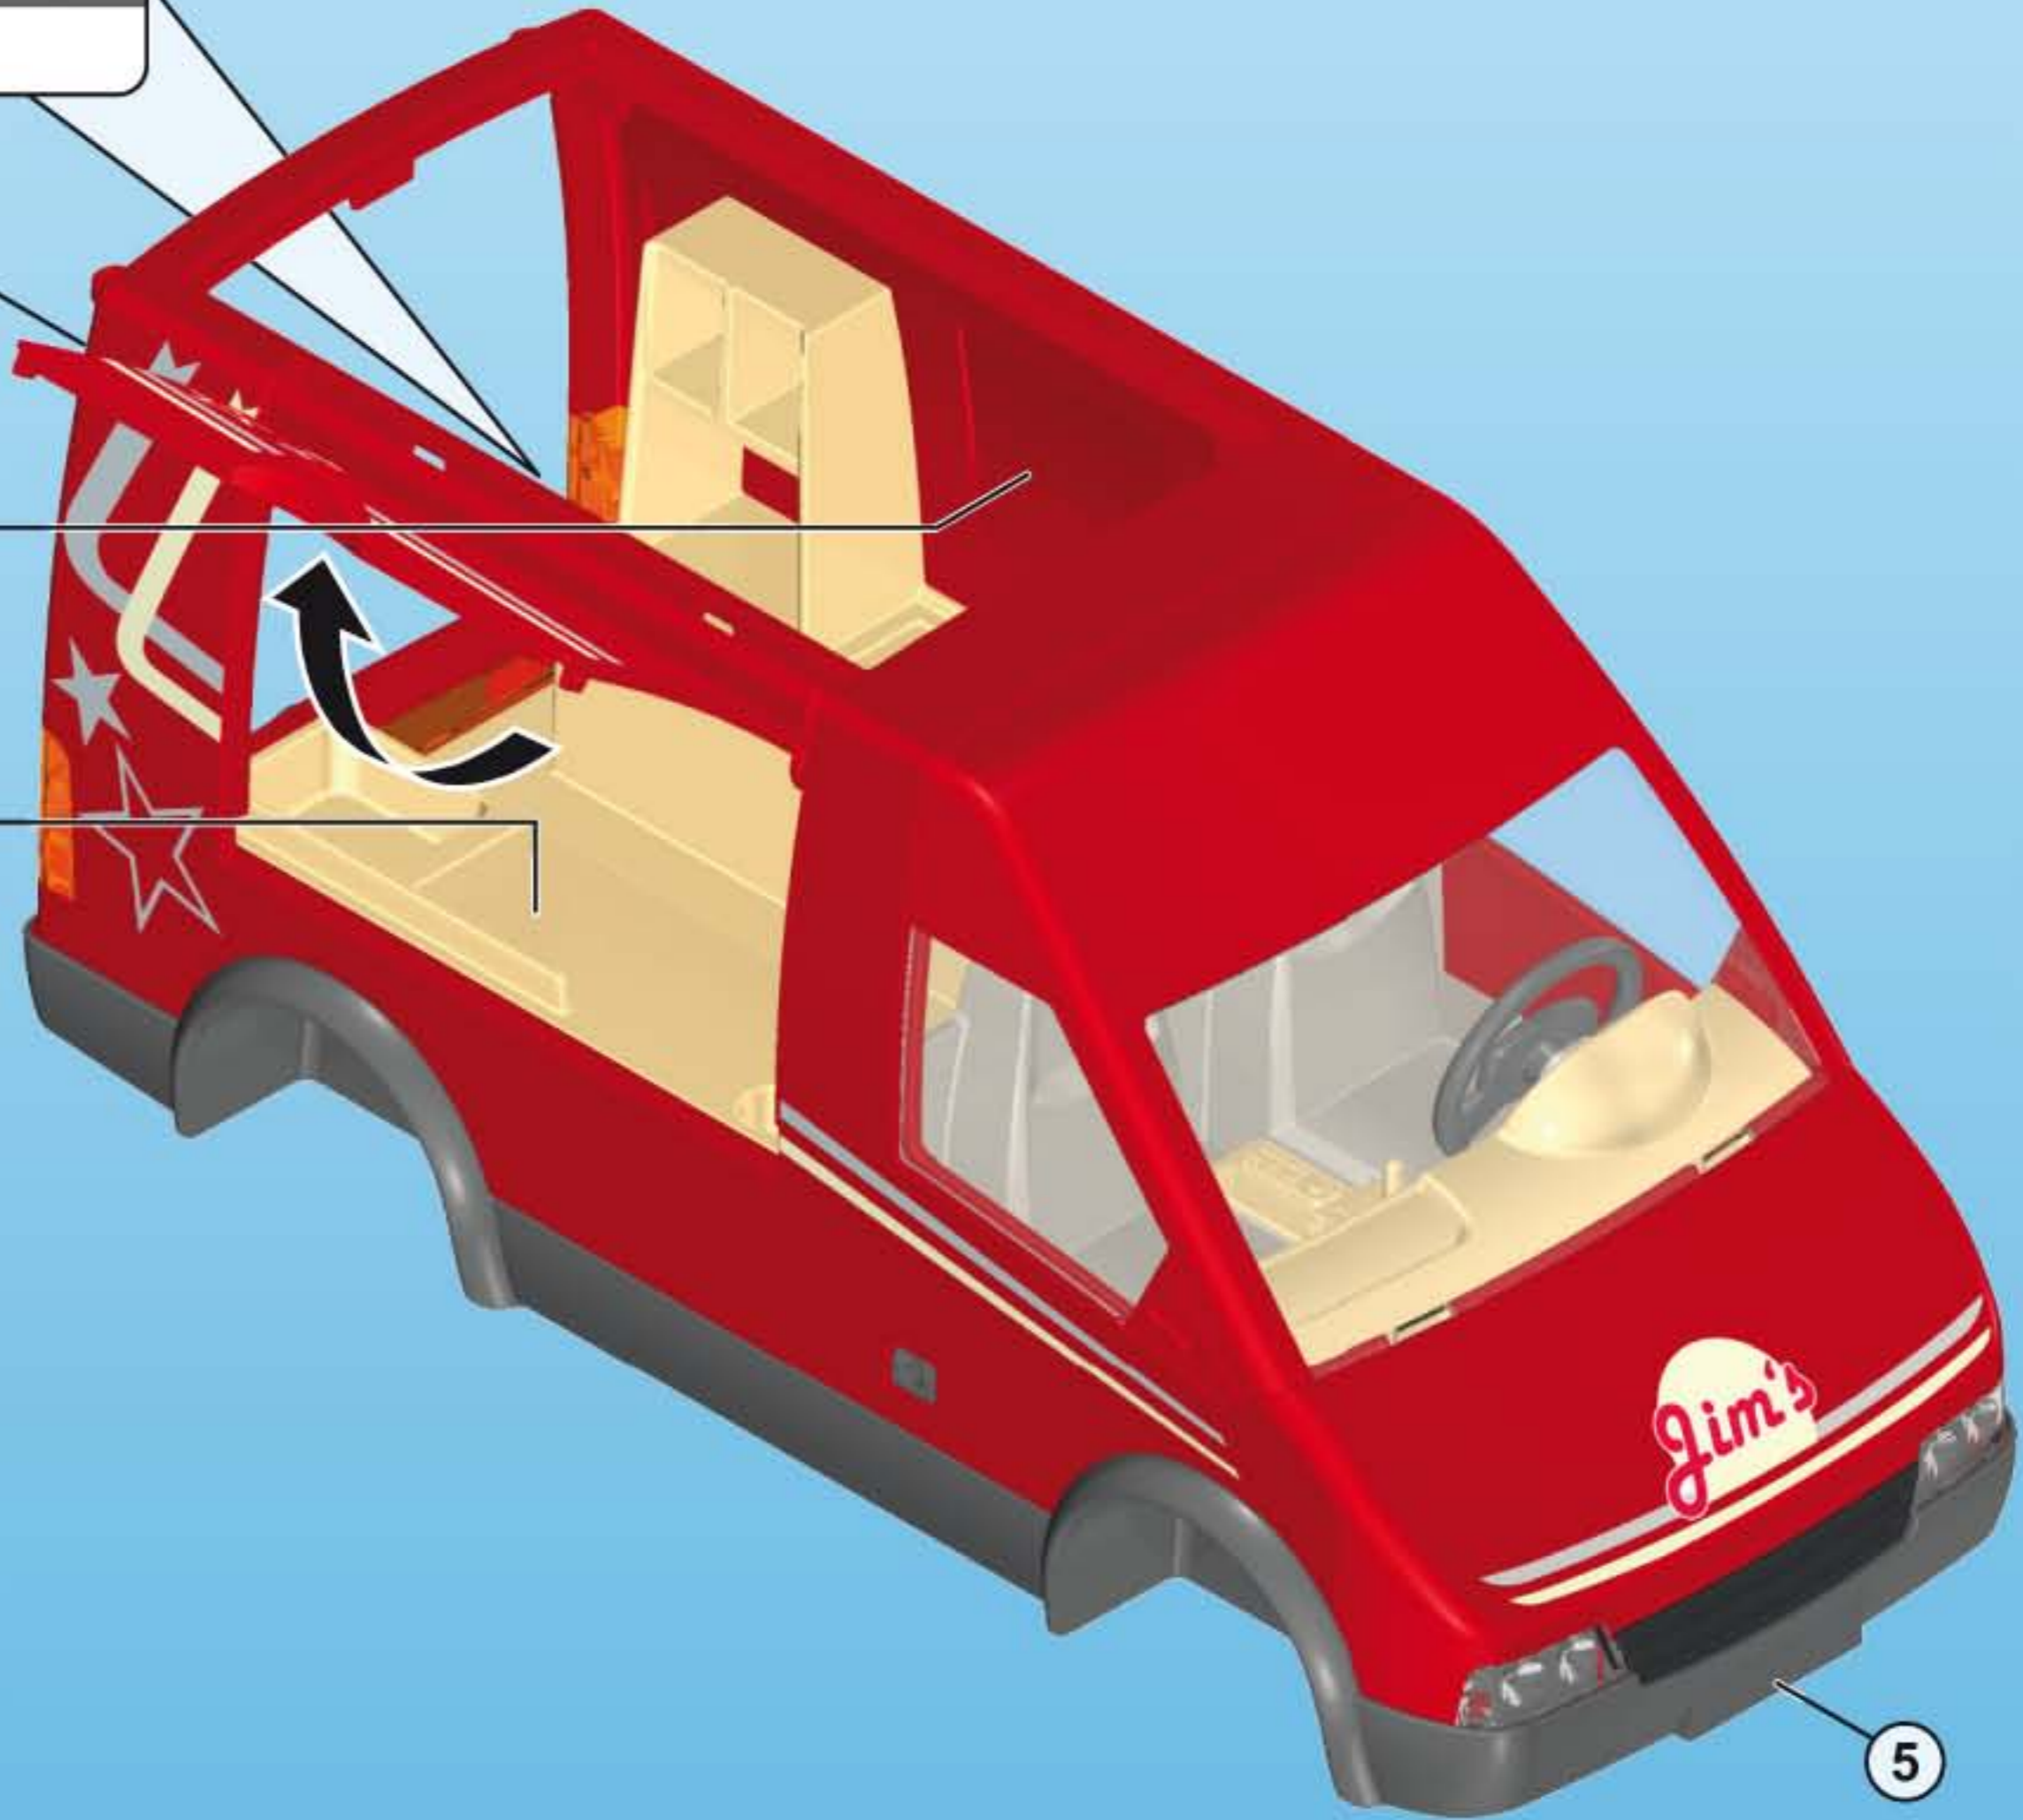

playmobil®

5632

WARNING:
CHOKING HAZARD
Small parts. Not for children under 3 years.

"Ne concerne que les USA"

Wichtige Unterlagen, bitte sorgfältig aufbewahren !
Important: Please keep these instructions for future reference !
Documents importants, à conserver soigneusement !
Belangrijke documenten, bewaar deze zorgvuldig !

1

30 82 8193

5

6

4

5