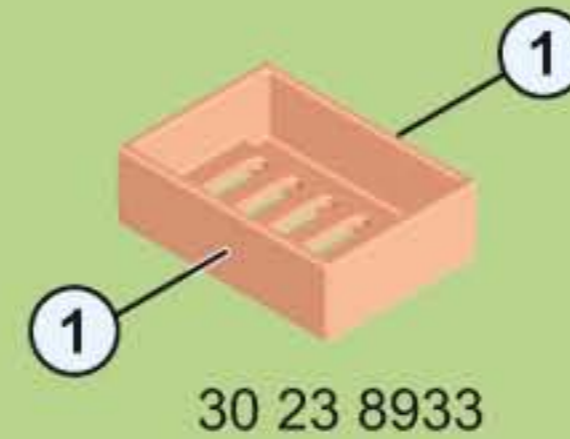

©2015 gebra. Brandsätter GmbH & Co. KG
Brandsätterstraße 2-10
90513 Zirndorf/Germany
No. 30928193 12.14

30 61 1660

30 23 8933

30 23 1000

30 05 8590

2x

30 23 8963

30 23 8973

30 23 8923

30 03 7180

2x

30 23 5763

30 23 5753

2x

30 23 8983

30 23 8993

2x

30 22 2303

30 22 2283

30 51 4722