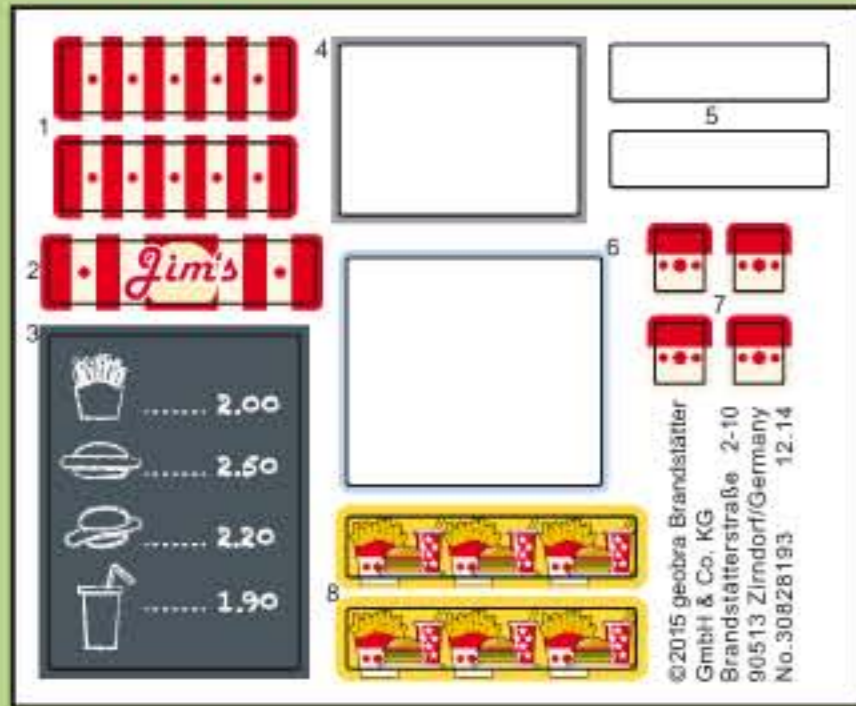

©2015 gebra. Brandsätter GmbH & Co. KG
Brandsätterstraße 2-10
90513 Zirndorf/Germany
No. 30928193 12.14