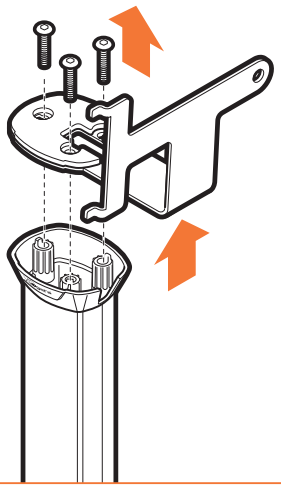

expanding experiences

SOUND 4303

Fits SONOS PLAY:3 (Max. weight load = 3 kg)

Scan the QR-code to find the
installation movie on YouTube:

More information on: www.vogels.com

2

3

expanding experiences