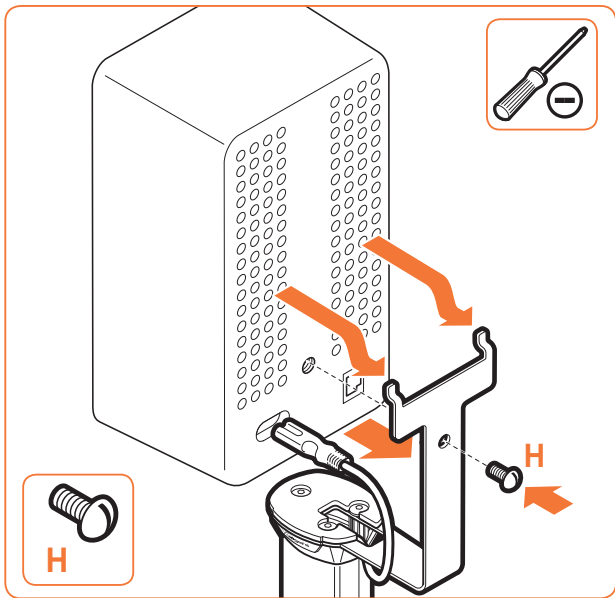

expanding experiences

SOUND 4303

Fits SONOS PLAY:3 (Max. weight load = 3 kg)

Scan the QR-code to find the
installation movie on YouTube:

More information on: www.vogels.com

2

3

expanding experiences