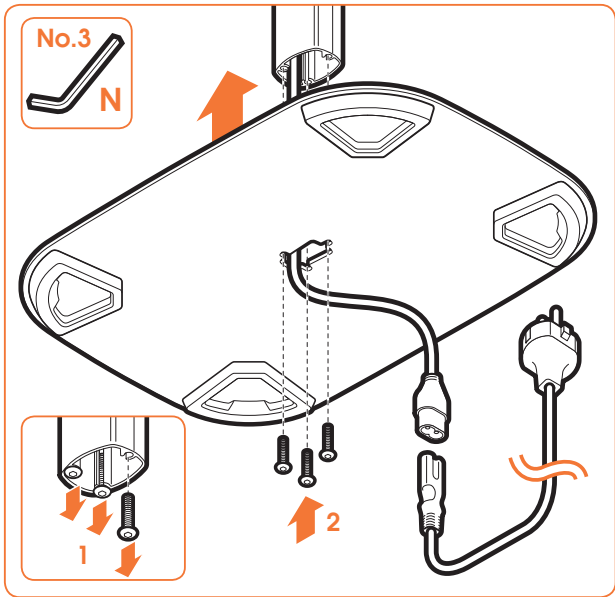

expanding experiences

SOUND 4303

Fits SONOS PLAY:3 (Max. weight load = 3 kg)

Scan the QR-code to find the
installation movie on YouTube:

More information on: www.vogels.com

2

3

expanding experiences