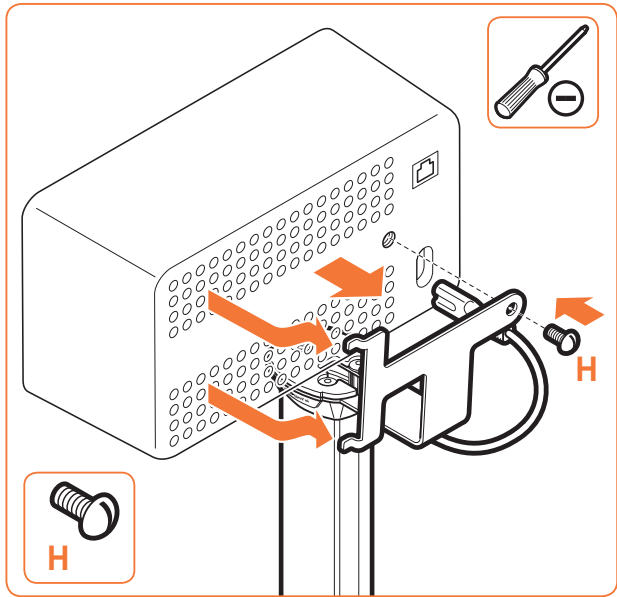

expanding experiences

SOUND 4303

Fits SONOS PLAY:3 (Max. weight load = 3 kg)

Scan the QR-code to find the
installation movie on YouTube:

More information on: www.vogels.com

2

3

expanding experiences