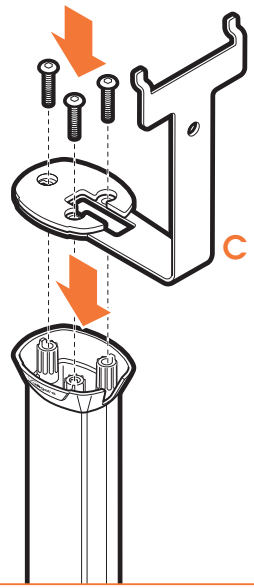

expanding experiences

SOUND 4303

Fits SONOS PLAY:3 (Max. weight load = 3 kg)

Scan the QR-code to find the
installation movie on YouTube:

More information on: www.vogels.com

2

3

expanding experiences