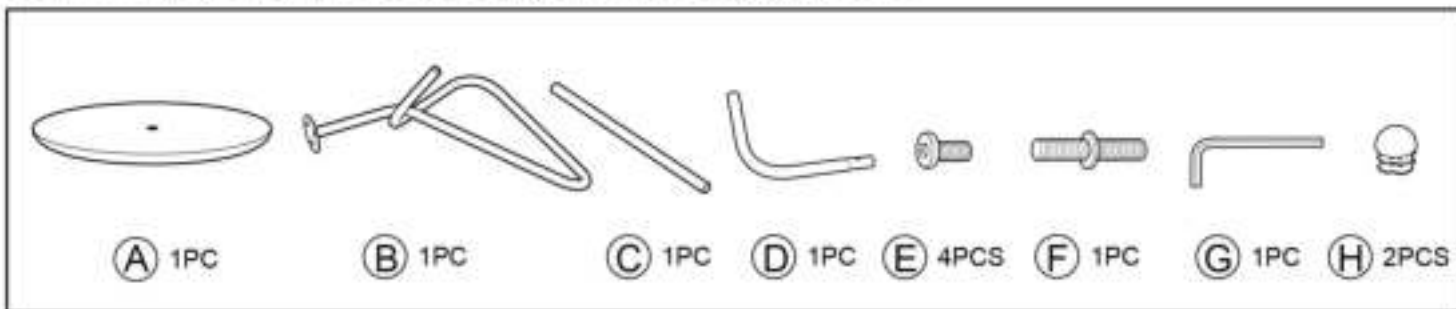

Assembly instructions

ZUIVER^o

2300040 SIDE TABLE HANDLE BAMBOO

CAUTION : DO NOT TIGHTEN SCREWS COMPLETELY UNTIL ALL THE SCREWS ARE FIXED IN THE CORRECT POSITION

1

2

3