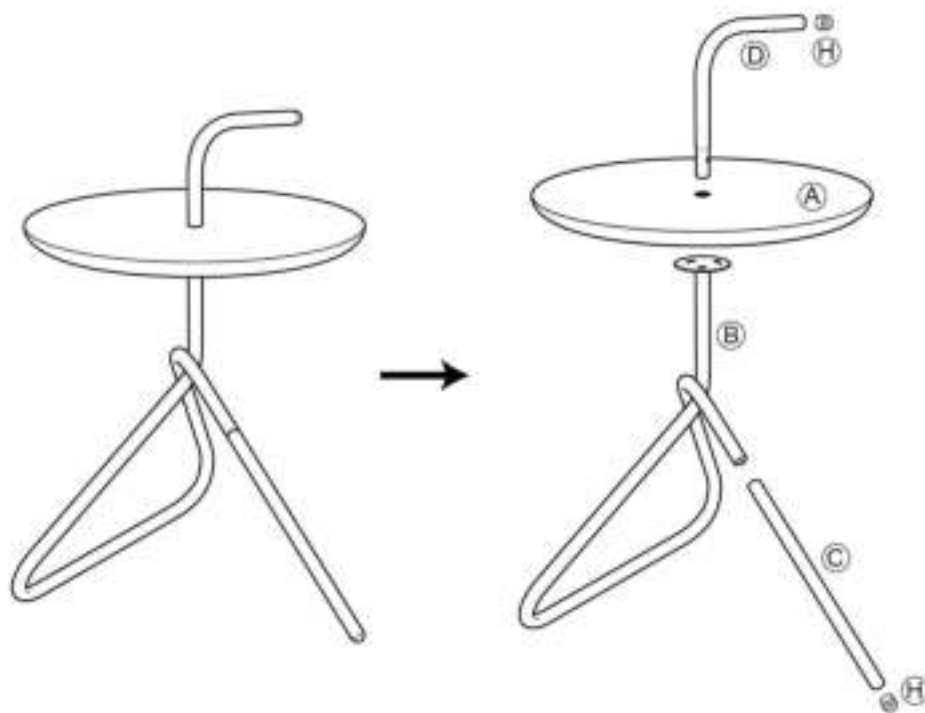

Assembly instructions

ZUIVER^o

2300040 SIDE TABLE HANDLE BAMBOO

CAUTION : DO NOT TIGHTEN SCREWS COMPLETELY UNTIL ALL THE SCREWS ARE FIXED IN THE CORRECT POSITION

1

2

3