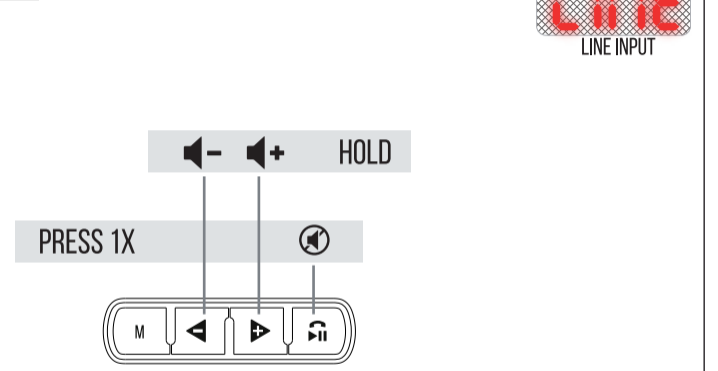

6. WIRED SETUP 2/2

7. PLAY USB OR SD CARD

SUPPORTED AUDIO FILES: MP3, WMA. FAT32 FORMATTED CARD. 32GB MAX. * not included

8. PHONE CALL

* not included

9. HEADPHONE

* not included

FAQ
FREQUENTLY ASKED QUESTIONS
[HTTP://WWW.TRUST.COM/21704/FAQ](http://www.trust.com/21704/faq)