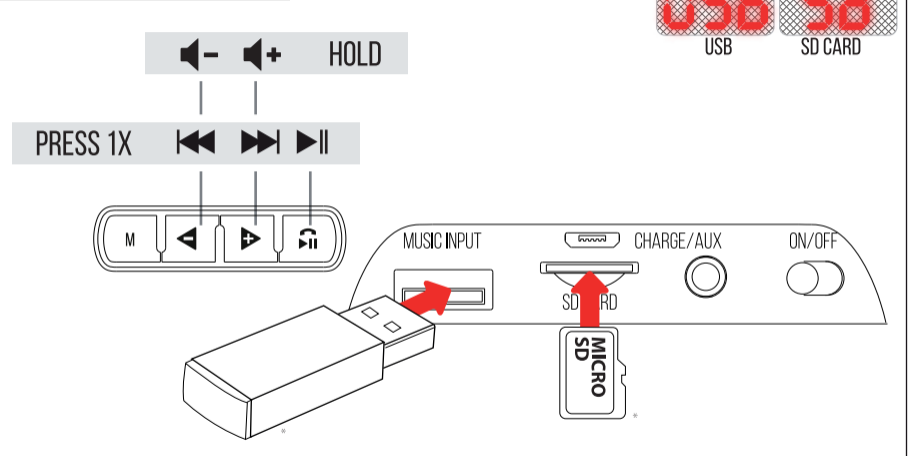

6. WIRED SETUP 2/2

7. PLAY USB OR SD CARD

SUPPORTED AUDIO FILES: MP3, WMA. FAT32 FORMATTED CARD. 32GB MAX. * not included

8. PHONE CALL

* not included

9. HEADPHONE

* not included

FAQ
FREQUENTLY ASKED QUESTIONS
[HTTP://WWW.TRUST.COM/21704/FAQ](http://www.trust.com/21704/faq)

MUSIC INPUT

SD CARD

CHARGE/AUX

ON/OFF

* not included

3. WIRELESS SETUP 2/2

Settings

Bluetooth

M

Trust

5. WIRED SETUP 1/2

LINE INPUT

1

2

3

MUSIC INPUT

SD CARD

CHARGE/AUX

ON/OFF

* not included