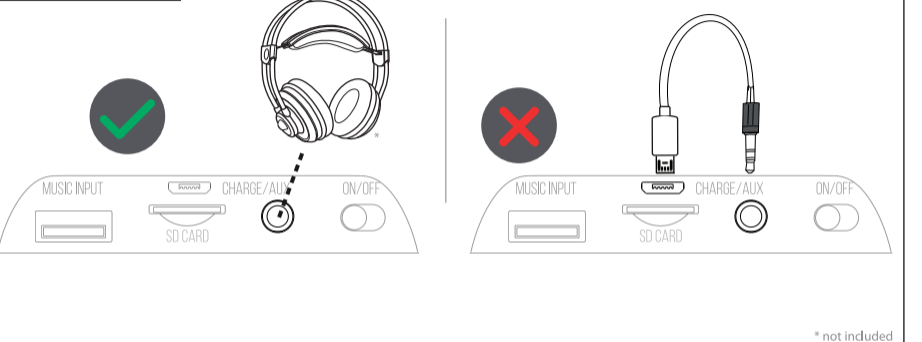

6. WIRED SETUP 2/2

7. PLAY USB OR SD CARD

SUPPORTED AUDIO FILES: MP3, WMA. FAT32 FORMATTED CARD. 32GB MAX. * not included

8. PHONE CALL

* not included

9. HEADPHONE

* not included

FAQ
FREQUENTLY ASKED QUESTIONS
[HTTP://WWW.TRUST.COM/21704/FAQ](http://www.trust.com/21704/faq)