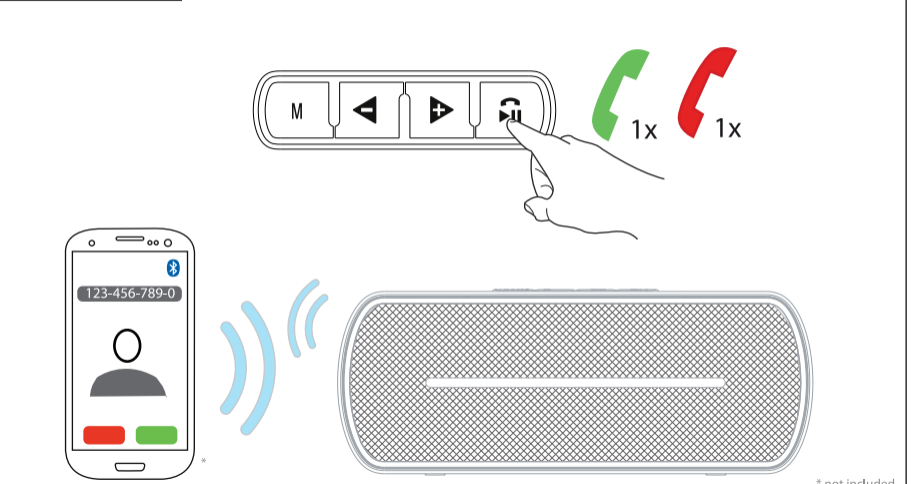

6. WIRED SETUP 2/2

7. PLAY USB OR SD CARD

SUPPORTED AUDIO FILES: MP3, WMA. FAT32 FORMATTED CARD. 32GB MAX. * not included

8. PHONE CALL

* not included

9. HEADPHONE

* not included

FAQ
FREQUENTLY ASKED QUESTIONS
[HTTP://WWW.TRUST.COM/21704/FAQ](http://www.trust.com/21704/faq)

MUSIC INPUT

SD CARD

CHARGE/AUX

ON/OFF

* not included

3. WIRELESS SETUP 2/2

Settings

Bluetooth