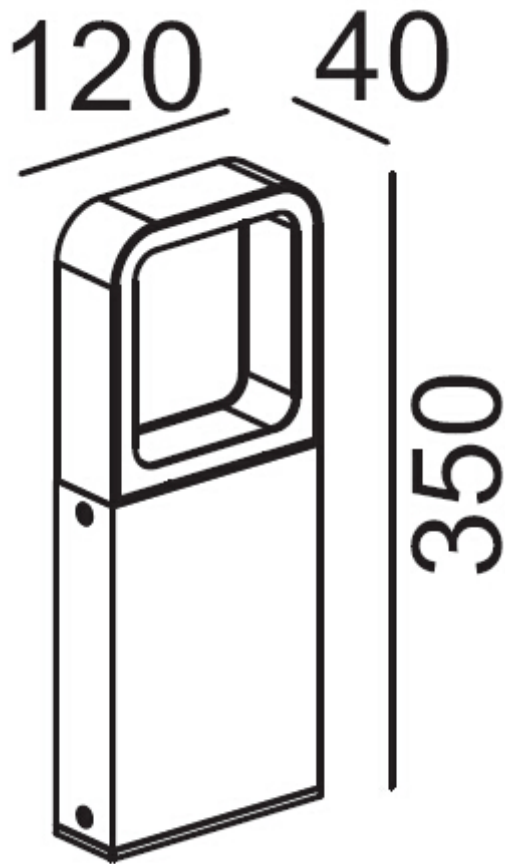

Line drawing of the item

Item number: 27867/35/31

Installation drawing

### Technical details

materials used:	Die-cast Aluminium
color:	White
dimmable and how is the fixture dimmable:	
size:	Height: 12CM Length: 4CM Width: 35CM Net Weight: 0.94KG
power requirements:	220-240V~50Hz
bulb type and maximum Wattage:	LED Max.7W
number of bulbs:	1x7W LED
IP degree:	IP54