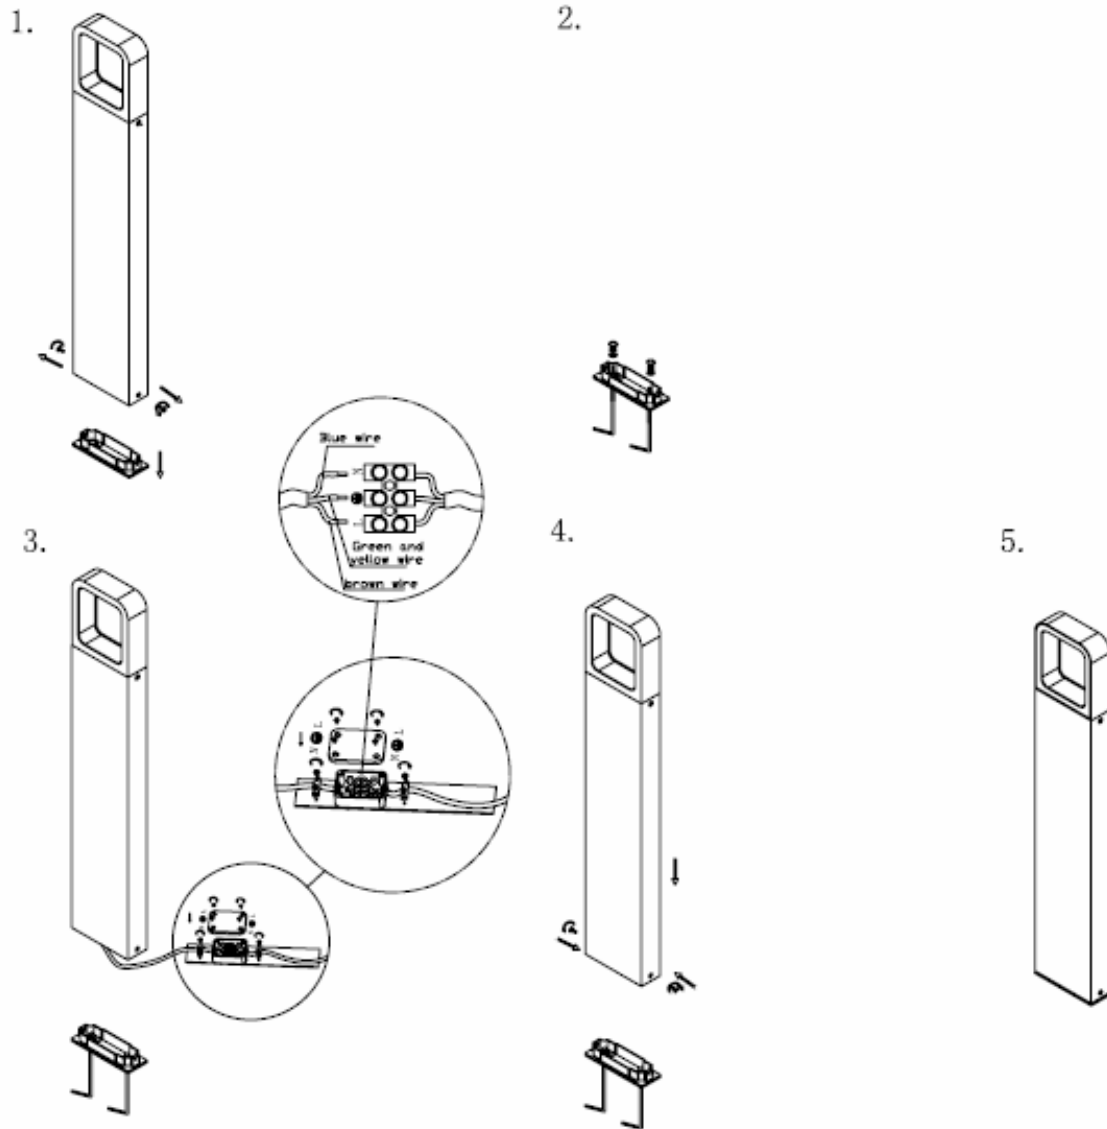

Line drawing of the item

Item number: 27867/35/31

Installation drawing

### Technical details

materials used:	Die-cast Aluminium
color:	White
dimmable and how is the fixture dimmable:	
size:	Height: 12CM Length: 4CM Width: 35CM Net Weight: 0.94KG
power requirements:	220-240V~50Hz
bulb type and maximum Wattage:	LED Max.7W
number of bulbs:	1x7W LED
IP degree:	IP54