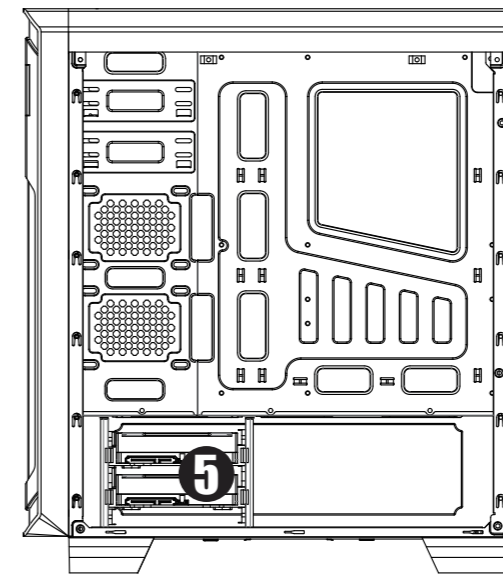

AERO-300

BLACK / BLACK FAW

Case Illustration (For reference only; model parts may vary by country).

Left View (Open)

Front View

Rear View

Right View (Open)

Top View

Bottom View

(1) M/B Plate

(2) ODD

(3) 2.5" SSD

(4) PS/2 PSU

(5) 3.5" HDD

(6) Top I/O Panel

User's Manual
 Manuel d'utilisation
 Podręcznik użytkownika
 使用説明書