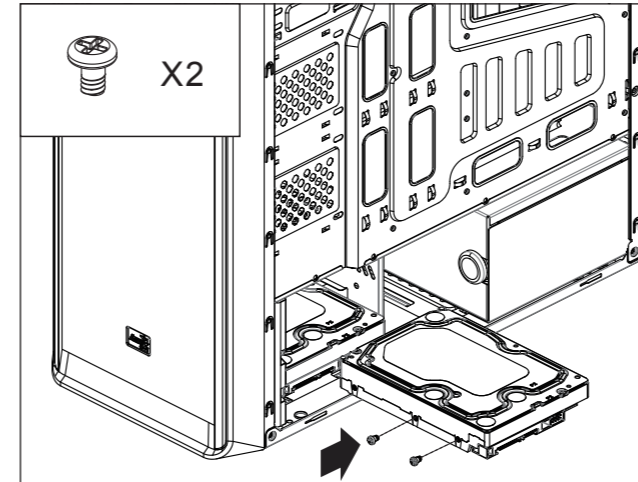

(4) 3.5" HDD x 2

EN Install 3.5" HDD	ES Instalación de 3.5" HDD
DE 3,5-Zoll-Festplatte installieren	FR Installer disque dur 3,5"
IT Installare l'unità HDD 3,5"	NL Installeer 3,5" HDD
PL Instalacja HDD 3,5"	RU Установите 3.5" жесткий диск
PT Instalar o HDD de 3,5"	中文 安裝3.5" 硬碟
JA 3.5インチHDDを取り付けます	KZ 3.5 «қатты дискіні» орнатыңыз