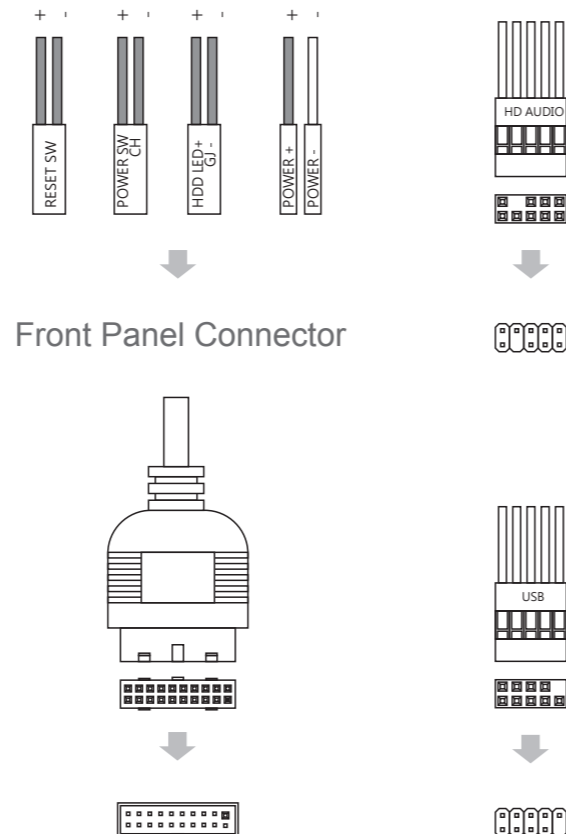

Bottom View

(1) M/B Plate

(2) ODD

(3) 2.5" SSD

(4) PS/2 PSU

(5) 3.5" HDD

(6) Top I/O Panel

User's Manual
 Manuel d'utilisation
 Podręcznik użytkownika
 使用説明書

Accessory Bag Contents

- Motherboard Standoff
- Motherboard Screw
SSD Screw
ODD Screw
- PSU Screw
PCI Screw
- Fan Screw
- 3.5" HDD Special Screw
- 3.5" HDD Thumb Screw

Aero
Cool

Be cool! Be Aerocool!

(1) PSU