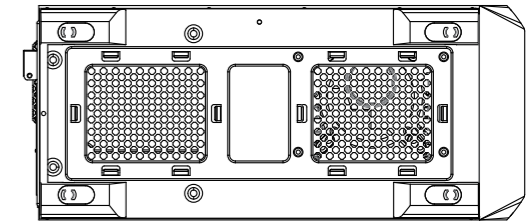

AERO-300

BLACK / BLACK FAW

Case Illustration (For reference only; model parts may vary by country).

Left View (Open)

Front View

Rear View

Right View (Open)

Top View

Bottom View

(1) M/B Plate

(2) ODD

(3) 2.5" SSD

(4) PS/2 PSU

(5) 3.5" HDD

(6) Top I/O Panel

User's Manual
 Manuel d'utilisation
 Podręcznik użytkownika
 使用説明書