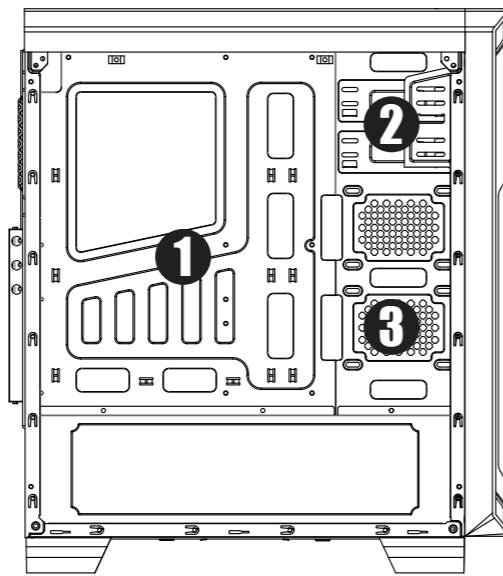

AERO-300

BLACK / BLACK FAW

Case Illustration (For reference only; model parts may vary by country).

Left View (Open)

Front View

Rear View

Right View (Open)

Top View

Bottom View

(1) M/B Plate

(2) ODD

(3) 2.5" SSD

(4) PS/2 PSU

(5) 3.5" HDD

(6) Top I/O Panel

User's Manual
 Manuel d'utilisation
 Podręcznik użytkownika
 使用説明書