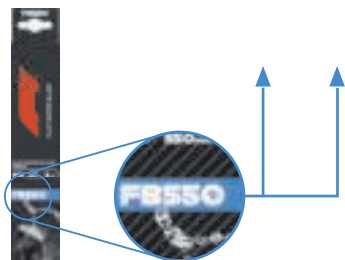

LADA

Forma		09.91-12.00	FB500	FB500	G
Granta		01.12 →	FB600	FB400	G
Kalina		11.04-02.12	FB600	FB400	G
Kalina Hatchback		07.06 →	FB600	FB400	G
Kalina Kombi		07.07 →	FB600	FB400	G
Kalina Nova		06.13 →	FB600	FB400	G
Kalina Sport		08.08 →	FB600	FB400	G
Largus	[R90]	04.12 →	FB500	FB500	G
Niva (4x4)		12.76-12.04	FB330	FB330	G
Oka		01.88-12.08	FB500		G
Priora		11.06 →	FB500	FB500	G
Priora Coupé		01.10-12.15	FB500	FB500	G
Priora Hatchback		01.08-12.15	FB500	FB500	G
Priora Kombi		01.08-12.15	FB500	FB500	G
Samara		01.84-12.13	FB530	FB530	G
Samara Hatchback		01.84-12.13	FB530	FB530	G
Serie 110		01.96-12.10	FB500	FB500	G
Serie 111		01.96-12.09	FB500	FB500	G
Serie 112		01.96-12.08	FB500	FB500	G
Serie 114		12.08-12.13	FB500	FB500	G
Serie 115		01.98-12.13	FB500	FB500	G
Serie 2100		09.75-12.13	FB330	FB330	G
Serie 2100 Kombi		01.88-12.00	FB330	FB330	G
Serie 2113		01.07 →	FB500	FB500	G
Serie 2114		10.01 →	FB500	FB500	G
Serie 2115		01.07 →	FB500	FB500	G
Serie 2120		01.97 →	FB500	FB500	G
Serie 21000		01.82-12.12	FB330	FB330	G
Serie 21000 Kombi		06.03-12.05	FB330	FB330	G
Serie 21099		01.90-01.04	FB530	FB530	G
Toscana		01.86-12.00	FB330	FB330	G
Vesta		11.15 →	FB600	FB450	G
XRAY		12.15 →	FB650	FB330	F
4x4		06.07 →	FB330	FB330	G

LANCIA

Dedra Berlina	[835]	01.89-10.99	FB530	FB480	G
Delta	[836]	06.93-12.99	FB530	FB480	G
Delta	[844]	07.08-12.14	FB600	FB450	C
Flavia		03.12 →	FB600	FB550	G