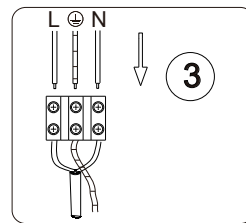

INSTRUCTION MANUAL

Clima CL Black 103506

Ceiling Fan lamp
incl. LED QL7001008
3x1450lm Module
2000lm Lamp
3x13.5W LED Module
40W Lamp
220-240V~50Hz
3000-6500-4000K
CRI > 80
30000 h
15000 ON/OFF

Overall Sizes: