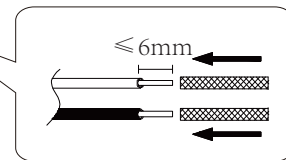

INSTRUCTION MANUAL

Clima CL Black 103506

Ceiling Fan lamp
incl. LED QL7001008
3x1450lm Module
2000lm Lamp
3x13.5W LED Module
40W Lamp
220-240V~50Hz
3000-6500-4000K
CRI > 80
30000 h
15000 ON/OFF

Overall Sizes: