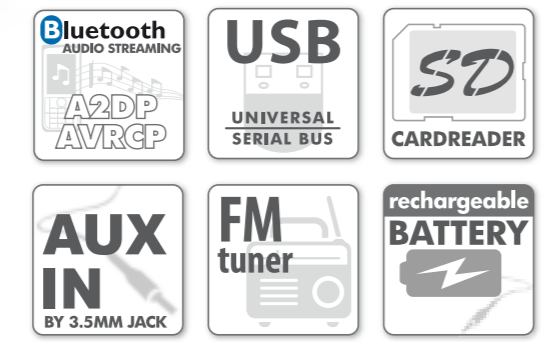

PORTABLE BLUETOOTH® 2.1 SPEAKER WITH FM TUNER AND BUILT-IN BATTERY

Radio with FM tuner automatic scan and storage

HPG 507BT-2