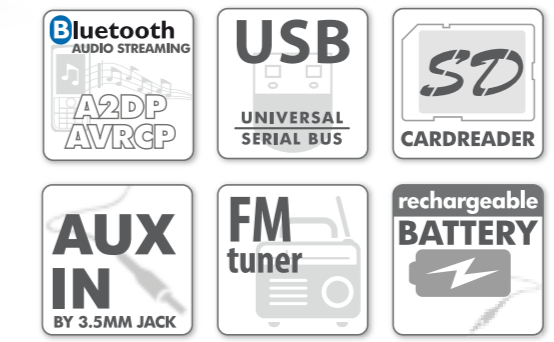

PORTABLE BLUETOOTH® 2.1 SPEAKER WITH FM TUNER AND BUILT-IN BATTERY

Radio with FM tuner automatic scan and storage

HPG 507BT-2