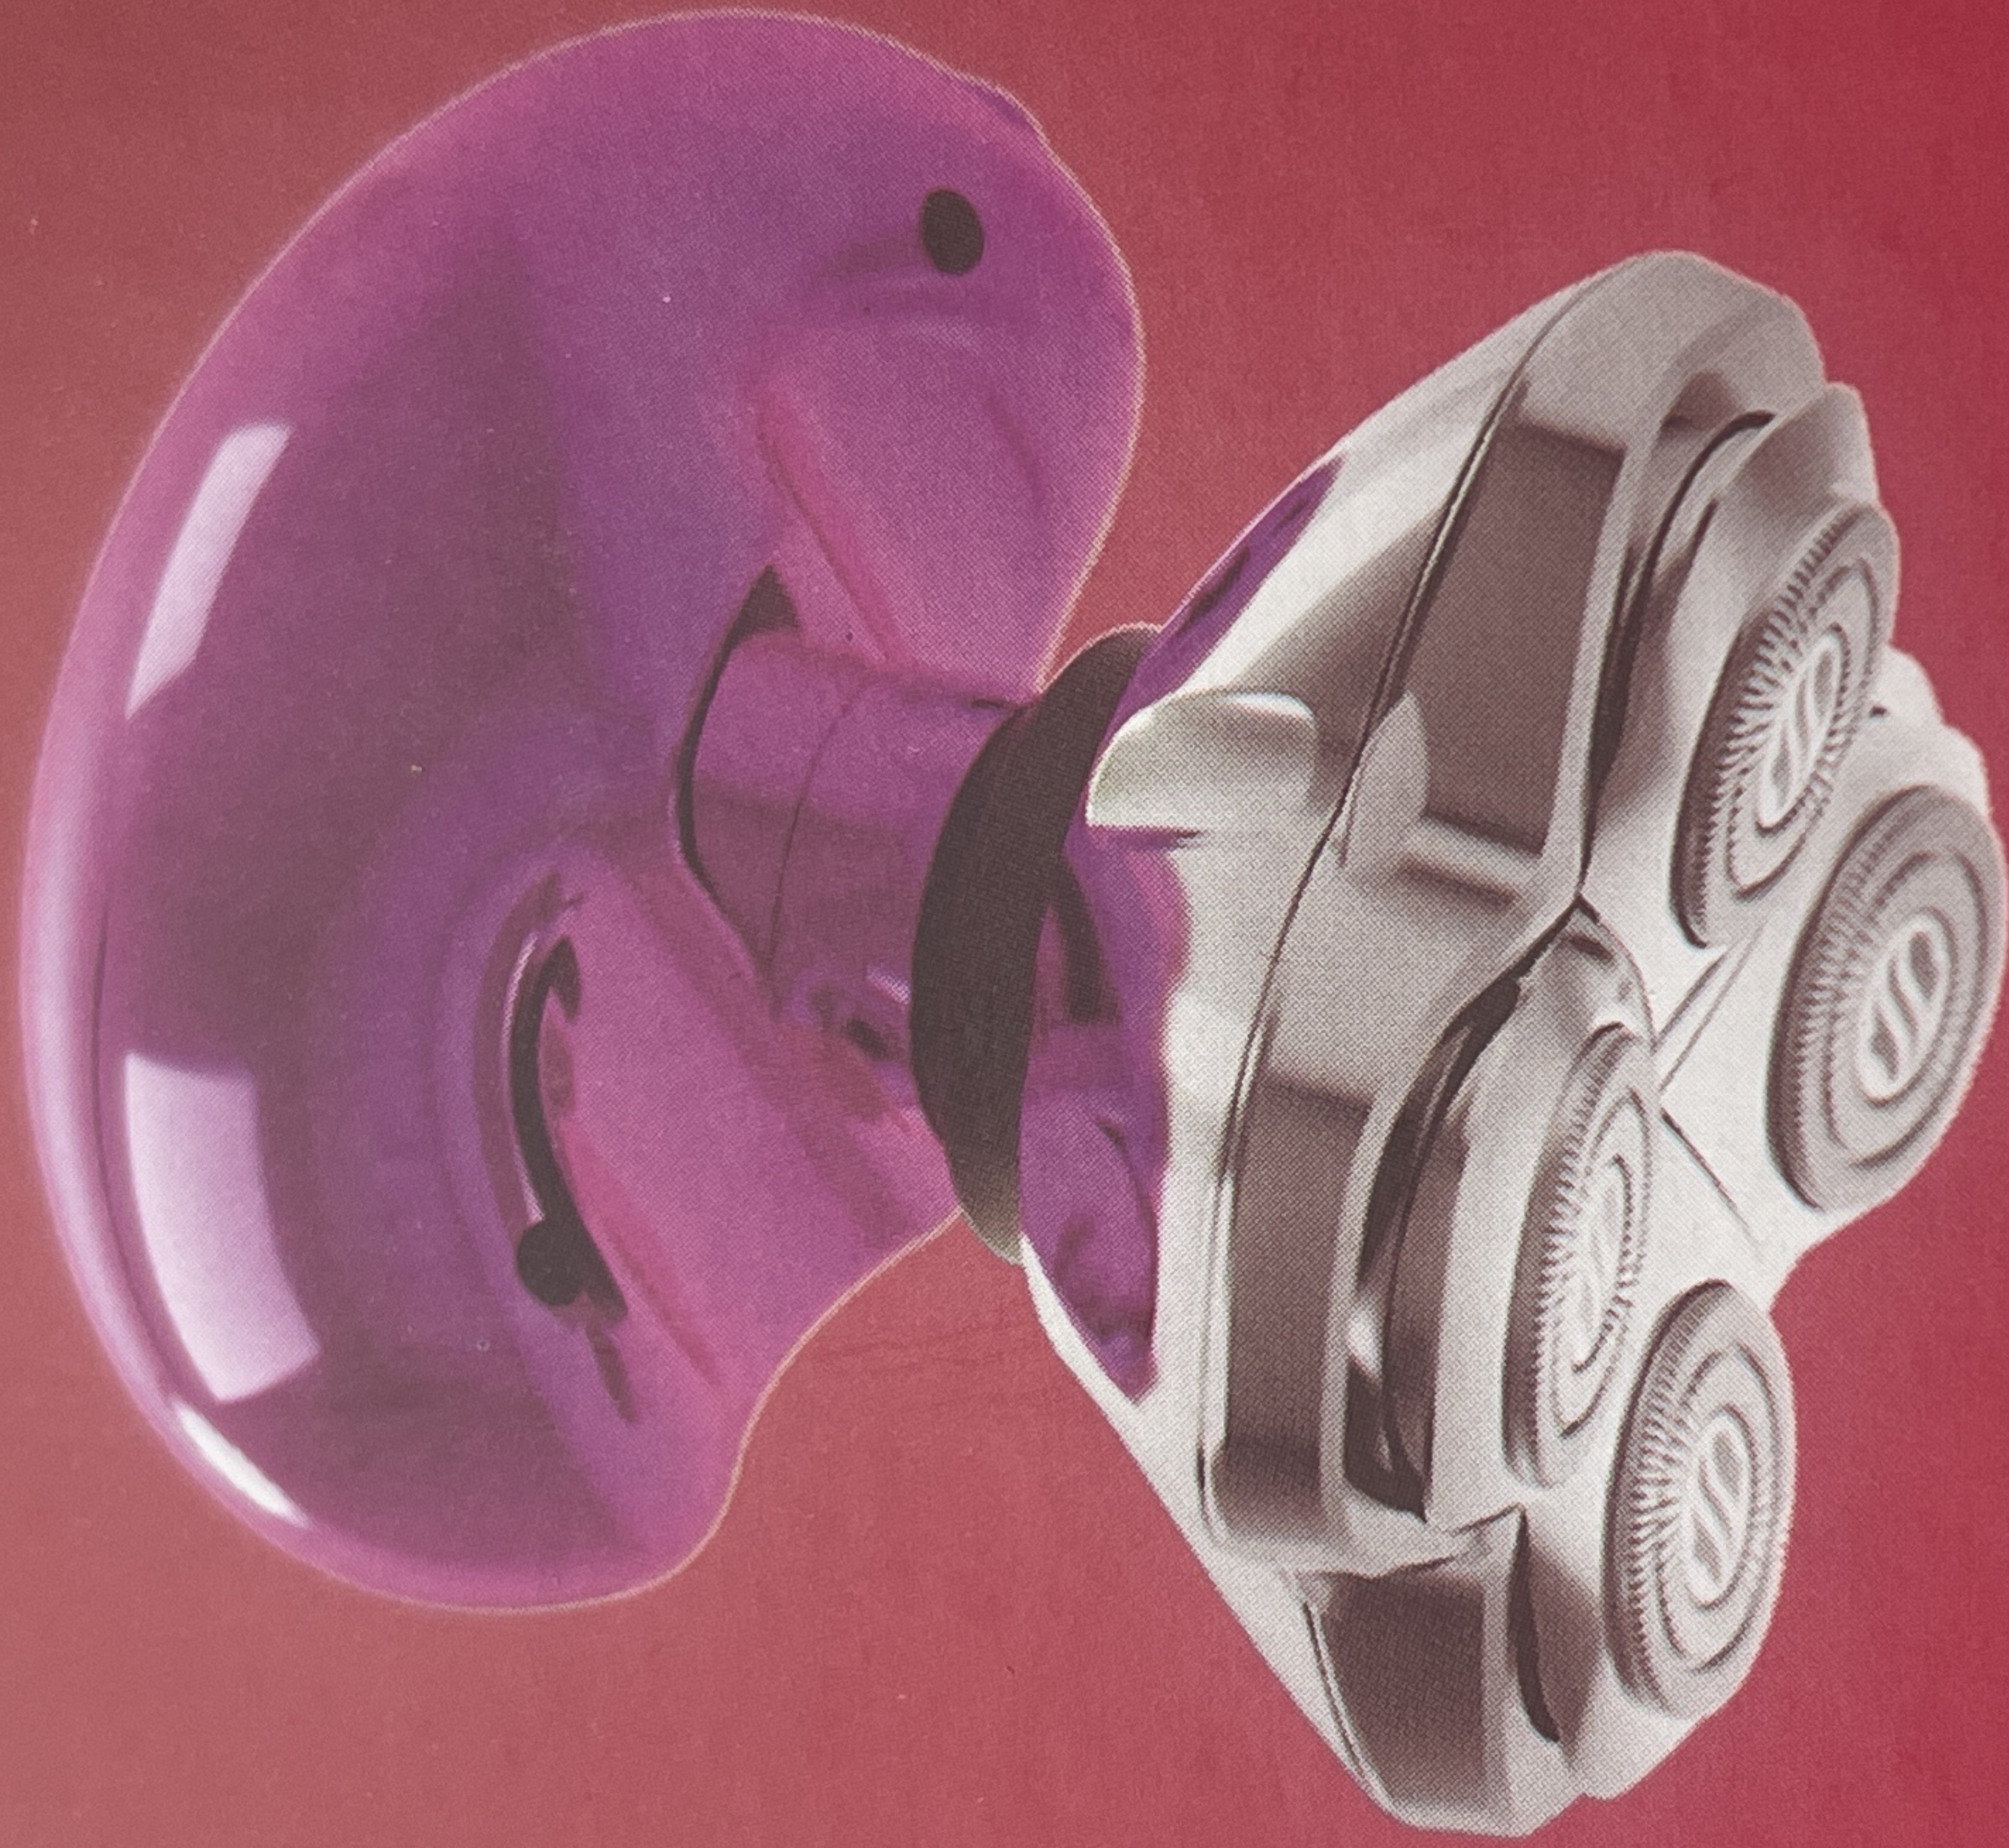

aver Pro-BFK is an electric shaver with a vertical handle shavers, hand. Unlike traditional shavers, the shaver become an extension of your hand, letting you reach areas that are difficult to reach with a traditional shaver. The shaver has a flexible handle that lets the shaver become an extension of your hand, letting you reach areas that are difficult to reach with a traditional shaver. The shaver has a flexible handle that lets the shaver become an extension of your hand, letting you reach areas that are difficult to reach with a traditional shaver.

160° floating blades mounted in flexing shaving heads. Combined, the floating heads provide additional contouring of your curves, even the hard to reach areas.

Allow you to shave in any direction. The shaver has a flexible handle that lets the shaver become an extension of your hand, letting you reach areas that are difficult to reach with a traditional shaver. The shaver has a flexible handle that lets the shaver become an extension of your hand, letting you reach areas that are difficult to reach with a traditional shaver.