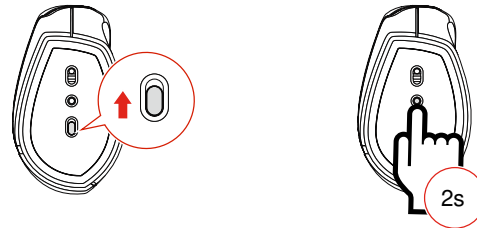

Lenovo Go Wireless Vertical Mouse

<https://www.lenovo.com/go>

(1P) PN: SP41C33884
Printed in China

Lenovo

AA

1

2

3

4

DPI

800 DPI ☀ x1
1600 DPI ☀ x2
2400 DPI ☀ x3

Forward → / ←

Backward ← / →

<https://support.lenovo.com/docs/LenovoGo>

Lenovo Unified Pairing Receiver

1

2

3

< 30 cm

English

Note: The cork color might be slightly different due to its natural color variation.

Arabic

ملحوظة: قد يختلف لون القطن قليلاً بسبب اختلاف لونه الطبيعي.

Bahasa Indonesia

Catatan: Warna cokelat gabus ini mungkin sedikit berbeda karena variasi warna alaminya.

Brazilian Portuguese

Nota: a cor da cortiça pode ser ligeiramente diferente devido à sua variação natural de cores.

Bulgarian

Забелешка: цветът на корка може слабо да се различава поради естествената променливост на цвета.

Croatian

Napomena: boja pluta može se neznatno razlikovati zbog njegovih prirodnih varijacija u boji.

Czech

Poznámka: Barva korku se může mírně lišit v důsledku jeho přirozených barevných odchylek.

Danish

Bemærk: Korkfarven kan variere en smule på grund af dens naturlige farvevariation.

Dutch

Opmerking: de kleur kan enigszins anders zijn als gevolg van de natuurlijke verkleuring.

Finnish

Huomautus: Korkin väri saattaa poiketa hieman johtuen sen luonnollisesta värivaihtelusta.

French

Remarque : La couleur du liège peut être légèrement différente en raison de ses variations de couleurs naturelles.

German

Hinweis: Die Korkfarbe kann aufgrund der natürlichen Farbvariation des Materials leicht abweichen.

Greek

Σημείωση: Το χρώμα του φελλού μπορεί να διαφέρει ελαφρώς λόγω της φυσικής διακύμανσης του χρώματός του.

Hungarian

Megjegyzés: A parafa színe a természetes színvariációk miatt kissé eltérő lehet.

Italian