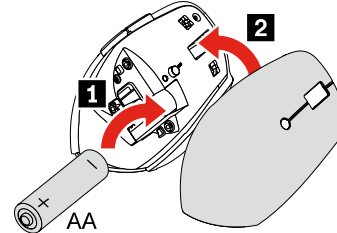

Lenovo Go Wireless Vertical Mouse

<https://www.lenovo.com/go>

(1P) PN: SP41C33884
Printed in China

Lenovo

AA

1

2

3

4

DPI

800 DPI ☀ x1
1600 DPI ☀ x2
2400 DPI ☀ x3

Forward → / ←

Backward ← / →

<https://support.lenovo.com/docs/LenovoGo>

Lenovo Unified Pairing Receiver

1

2

3

< 30 cm

English

Note: The cork color might be slightly different due to its natural color variation.

Arabic

ملحوظة: قد يختلف لون القطن قليلاً بسبب اختلاف لونه الطبيعي.

Bahasa Indonesia

Catatan: Warna cokelat gabus ini mungkin sedikit berbeda karena variasi warna alaminya.

Brazilian Portuguese

Nota: a cor da cortiça pode ser ligeiramente diferente devido à sua variação natural de cores.

Bulgarian

Забелешка: цветът на корка може слабо да се различава поради естествената променливост на цвета.

Croatian

Napomena: boja pluta može se neznatno razlikovati zbog njegovih prirodnih varijacija u boji.

Czech

Poznámka: Barva korku se může mírně lišit v důsledku jeho přirozených barevných odchylek.

Danish

Bemærk: Korkfarven kan variere en smule på grund af dens naturlige farvevariation.

Dutch

Opmerking: de kleur kan enigszins anders zijn als gevolg van de natuurlijke verkleuring.

Finnish

Huomautus: Korkin väri saattaa poiketa hieman johtuen sen luonnollisesta värivaihtelusta.

French

Remarque : La couleur du liège peut être légèrement différente en raison de ses variations de couleurs naturelles.

German

Hinweis: Die Korkfarbe kann aufgrund der natürlichen Farbvariation des Materials leicht abweichen.

Greek

Σημείωση: Το χρώμα του φελλού μπορεί να διαφέρει ελαφρώς λόγω της φυσικής διακύμανσης του χρώματός του.

Hungarian

Megjegyzés: A parafa színe a természetes színvariációk miatt kissé eltérő lehet.

Italian