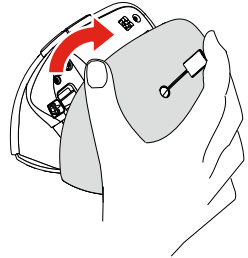

Lenovo Go Wireless Vertical Mouse

<https://www.lenovo.com/go>

(1P) PN: SP41C33884
Printed in China

Lenovo

AA

1