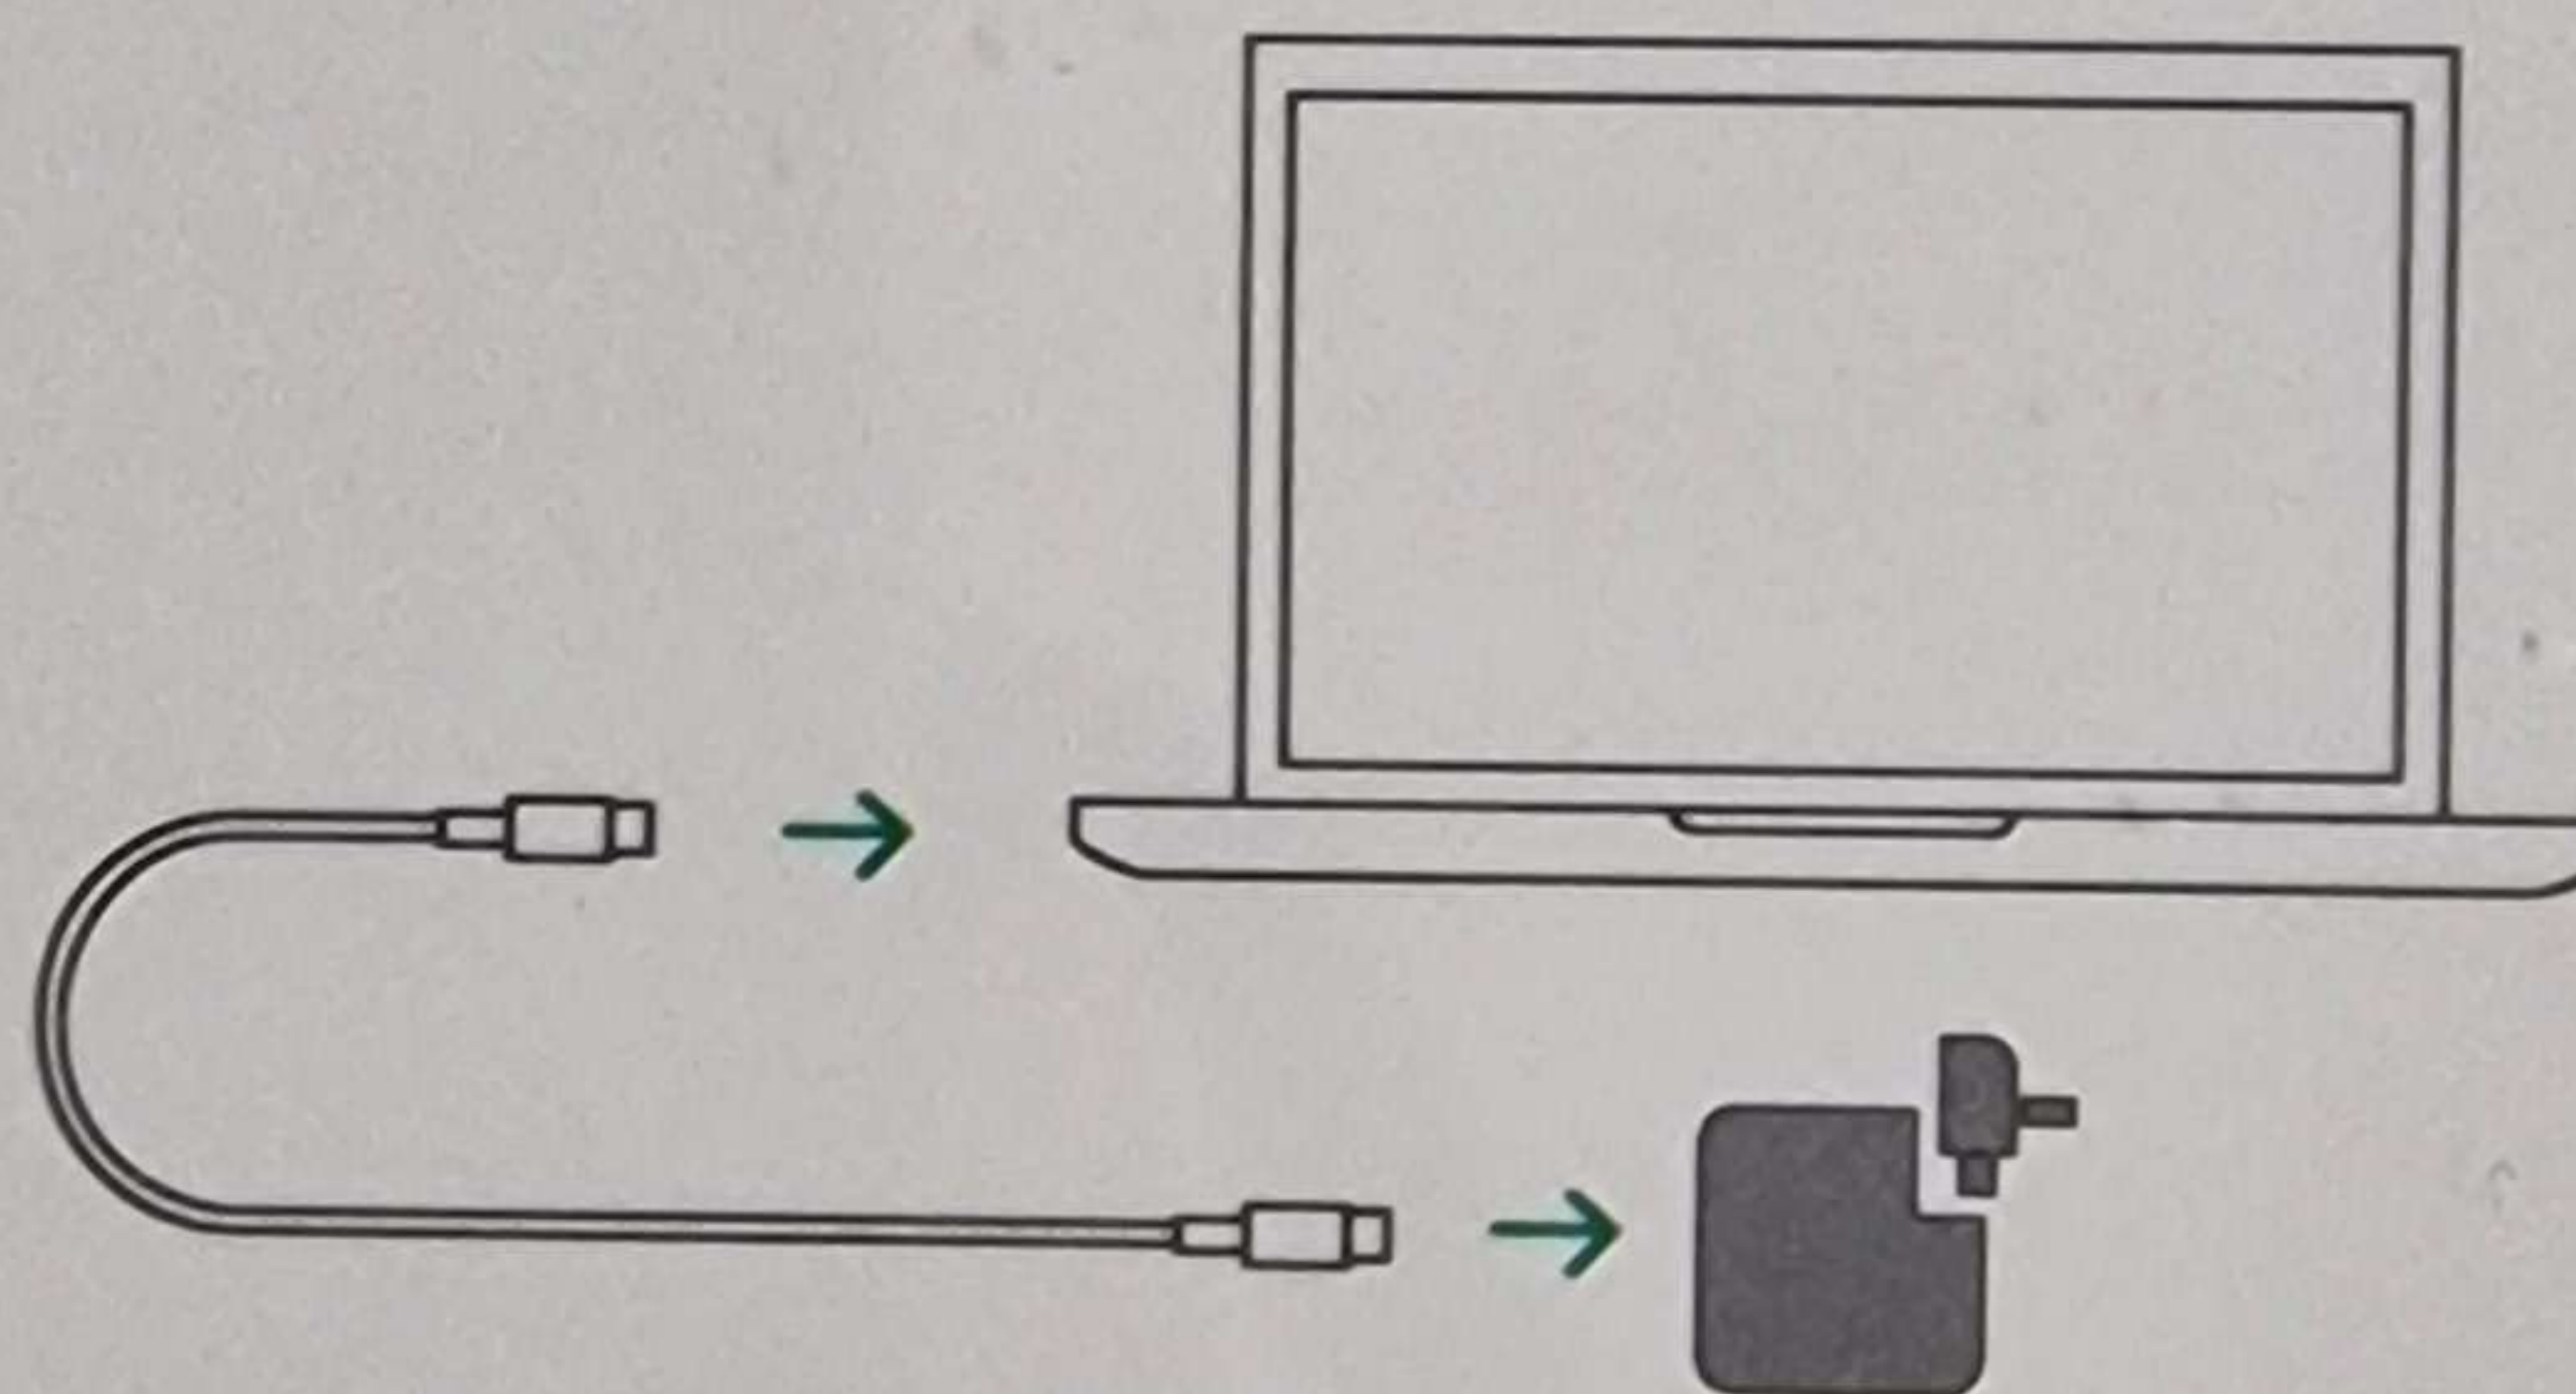

EISEN

For MS -1

For MS -2

- Fast Charge
- Stable
- Portable
- High Quality

For USB -C

85W MS-2 Power Adapter

Input: 100-240V 50/60Hz Model No.: EZ2416

Output: 20V, 4.25A