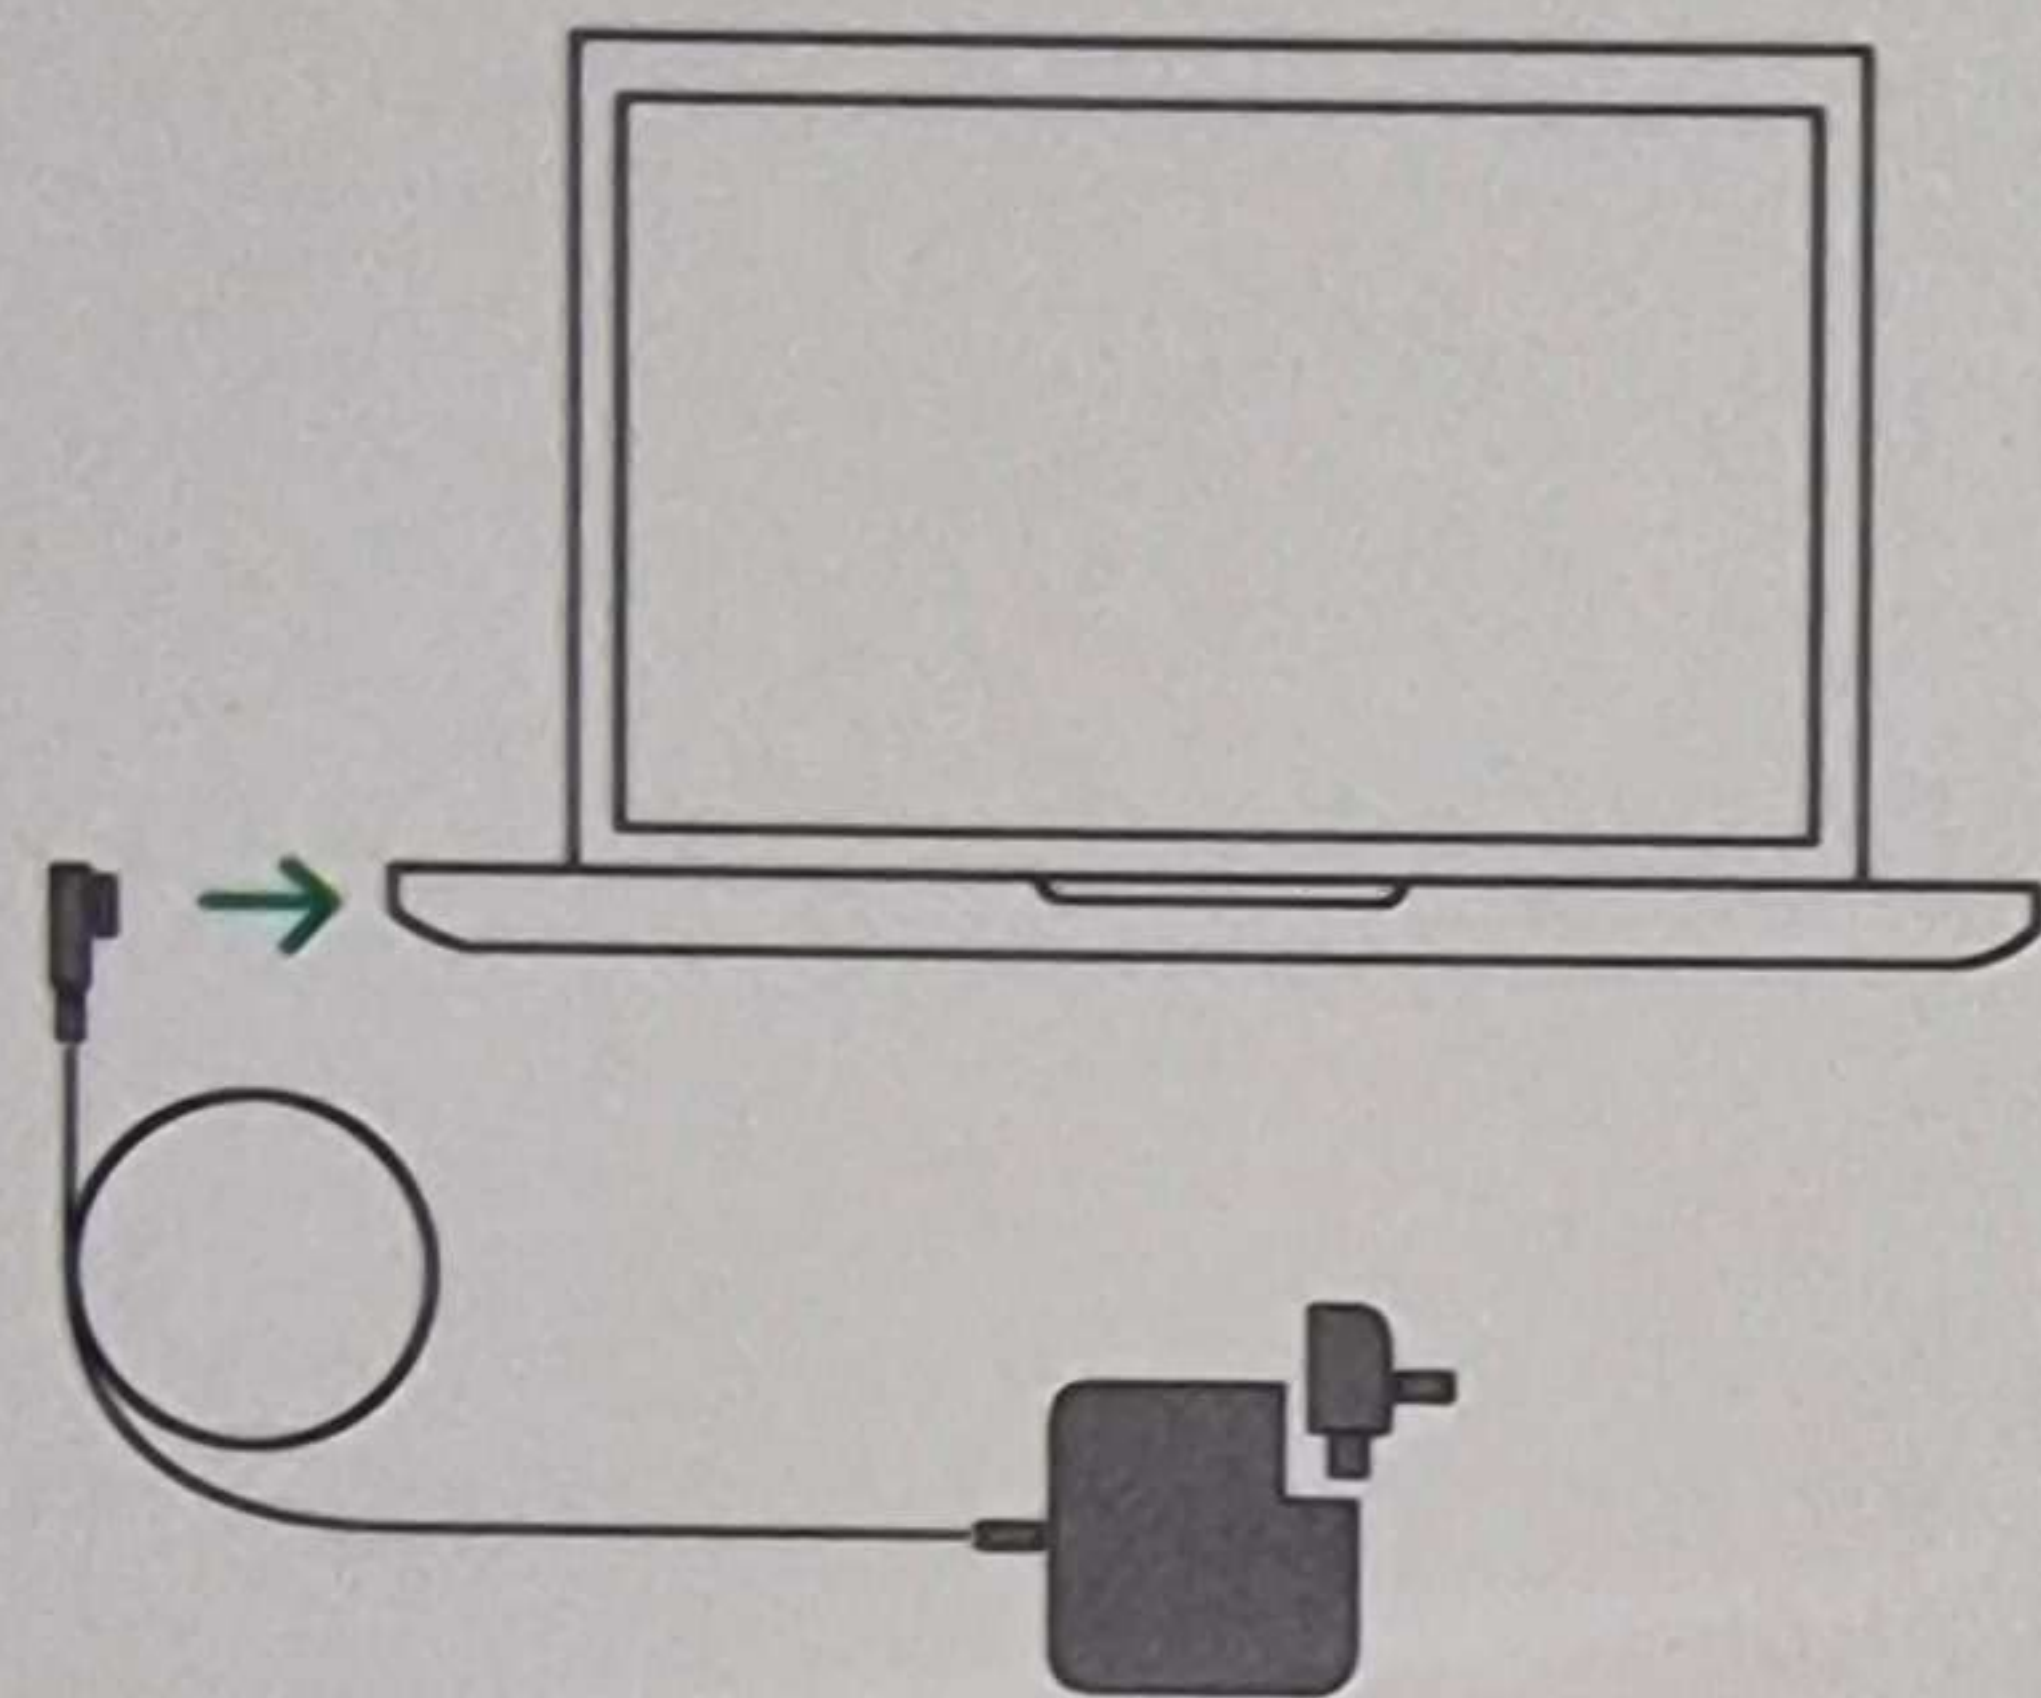

EISEN

For MS -1

For MS -2

- Fast Charge
- Stable
- Portable
- High Quality

For USB -C

85W MS-2 Power Adapter

Input: 100-240V 50/60Hz Model No.: EZ2416

Output: 20V, 4.25A