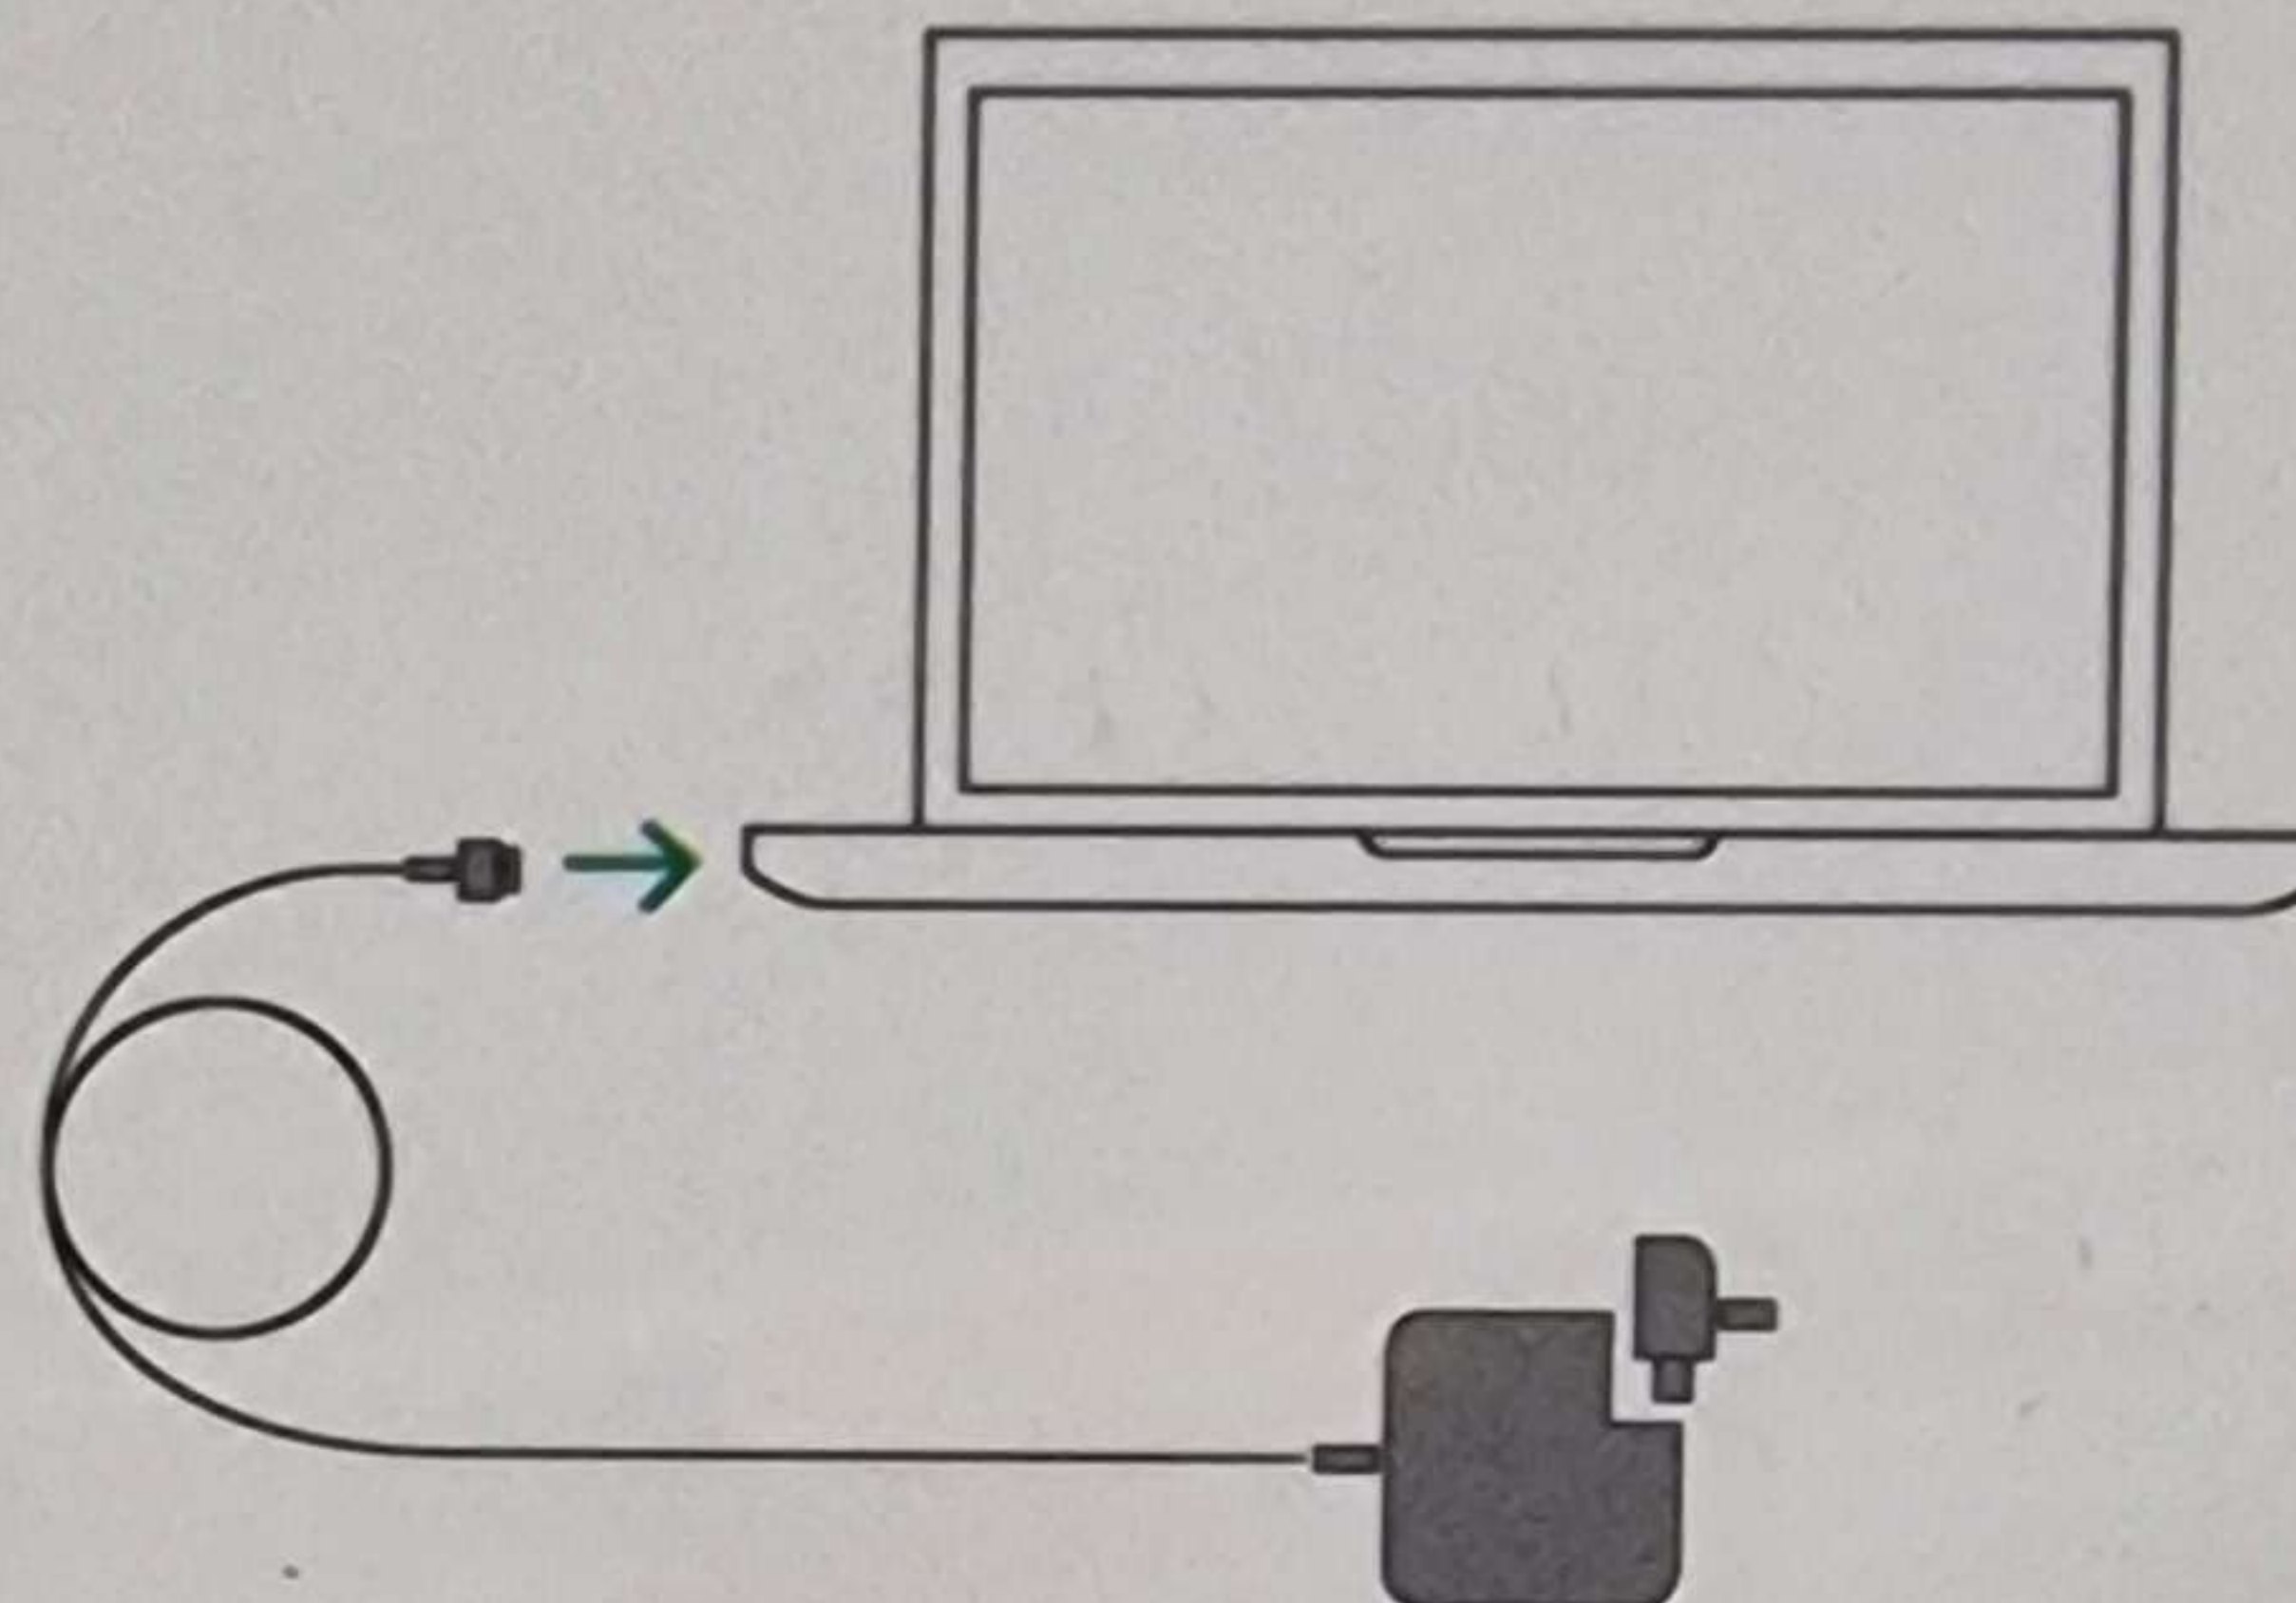

EISEN

For MS -1

For MS -2

- Fast Charge
- Stable
- Portable
- High Quality

For USB -C

85W MS-2 Power Adapter

Input: 100-240V 50/60Hz Model No.: EZ2416

Output: 20V, 4.25A