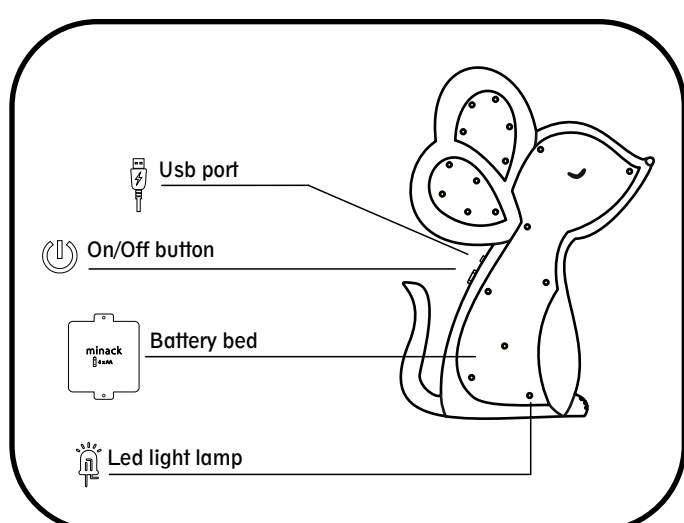

Overview

Technical information

LED NIGHT LAMP

User guide

Use

Turning the nightlight on and off

- Press the on/off button.
- Do not use the product with battery and usb at the same time.

Battery use

- Insert 4 AA batteries into their sockets.
- Press the on/off button.

Usage with USB

- Connect one end of the USB cable in the product to the product and the other end plug into the adapter.
- Press the on/off button.

Security alerts

Purpose of usage

- The product helps lighting and navigating in dry interiors. It is designed to be used as indoor lighting and is suitable for indoor use.

Limited ability to use electronic devices

DANGERS from electricity

- Use only 5 volt adapter to power the night light.
- Do not operate the product if there is visible damage to the night lamp.
- Do not make any changes to the product. What to do have repairs done only by an authorized service centre.
- Do not touch the product with wet hands.
- Place the night light next to a bathtub, sink, or other container of water do not place it.
- Do not immerse the nightlight and adapter in water or any other liquid. Do not expose to moisture, splashing or dripping water.
- Unplug the product in the following cases:
 - ... if malfunctions occur during operation,
 - ... after use,
 - ... before cleaning the product
 - ... with batteries installed.