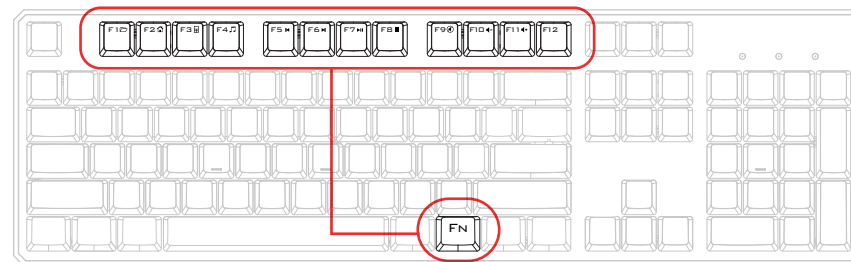

Factory Reset:

ASTA Mechanical Keyboard

1.

2.

3.

FN + W =

FN + ↑ / ↓ =

FN + ← / → =

4.

= 8 LED Modes

1 2 3 4 5 6 7 8

8 = Custom Mode

5. Custom Mode

FN + INS = Custom Mode 1

Custom Mode 2

Custom Mode 3