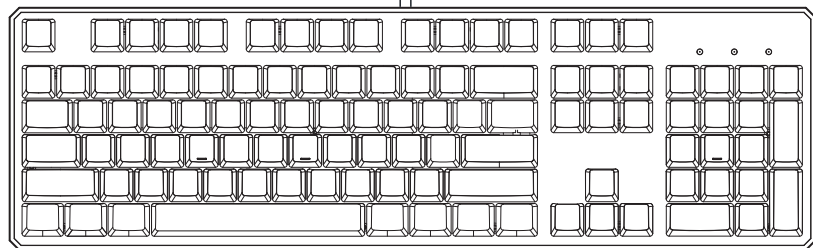

Factory Reset:

ASTA Mechanical Keyboard

1.

2.

3.

FN + W =

FN + ↑ / ↓ =

FN + ← / → =

4.

= 8 LED Modes

1 2 3 4 5 6 7 8

8 = Custom Mode

5. Custom Mode

FN + INS = Custom Mode 1

Custom Mode 2

Custom Mode 3