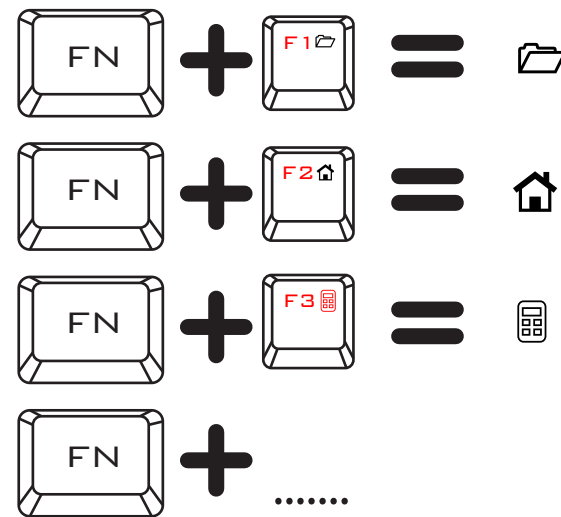

Factory Reset:

ASTA Mechanical Keyboard

1.

2.

3.

FN + W =

FN + ↑ / ↓ =

FN + ← / → =

4.

= 8 LED Modes

1 2 3 4 5 6 7 8

8 = Custom Mode

5. Custom Mode

FN + INS = Custom Mode 1

Custom Mode 2

Custom Mode 3