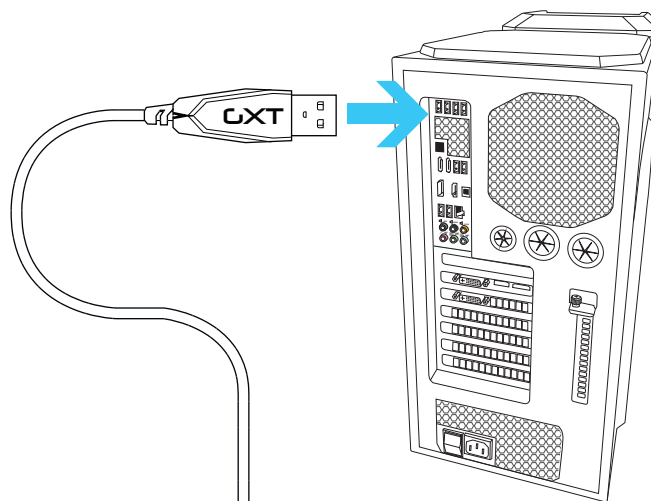

Factory Reset:

ASTA Mechanical Keyboard

1.

2.

3.

FN + W =

FN + ↑ / ↓ =

FN + ← / → =

4.

= 8 LED Modes

1 2 3 4 5 6 7 8

8 = Custom Mode

5. Custom Mode

FN + INS = Custom Mode 1

Custom Mode 2

Custom Mode 3