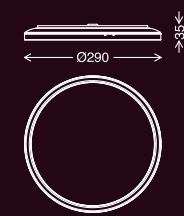

Art.-Nr. 3642-416

LED

LED 18 W
2400 lm

Neutral white
4000 K

IP44

5 years
guarantee

BACK
LIGHT
EFFECT