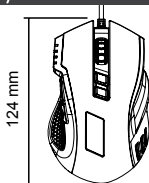

Physical characteristics

GM-5N
v 1.0

Software

<http://canyon.eu/drivers-and-manuals/>