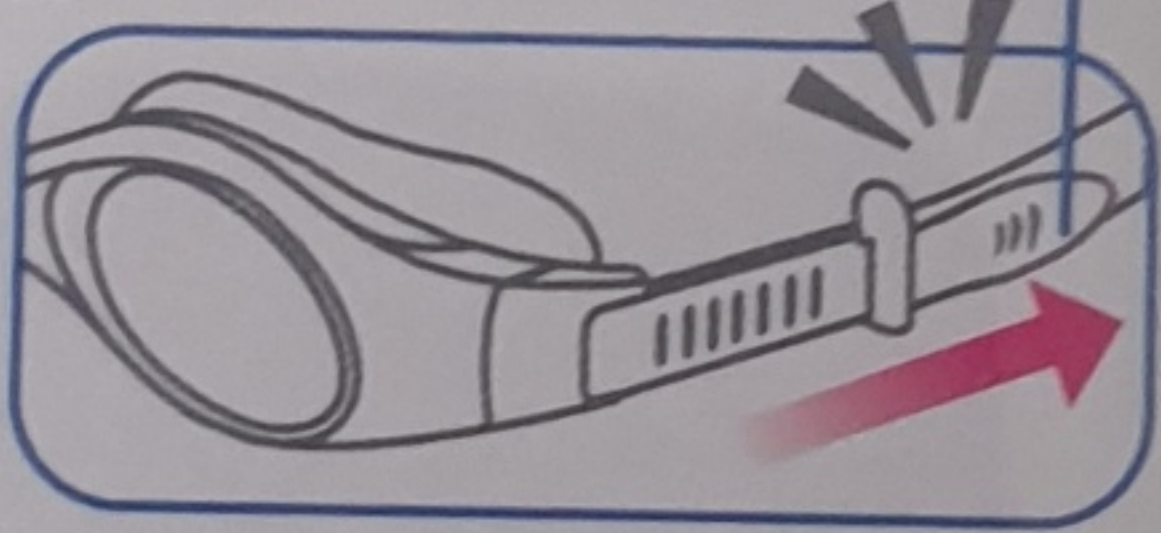

Complete in 20 seconds!

1 Snap the buckle into the lens.

2 Insert the selected nose belt into the lens.

Easy belt adjustment

Goggles
body image

Just pull the belt
by hand to adjust!

Characteristics of goggles

**SILICONE
STRAP**

**ANTI-
BACTERIA**

UVCUT

- Skin-friendly silicone strap!!
- Wider view!
- Soft frame and gentle fit!
- Safe to use outdoors with UV cut lens!

Buckle material: Polycarbonate
Strap: Silicone