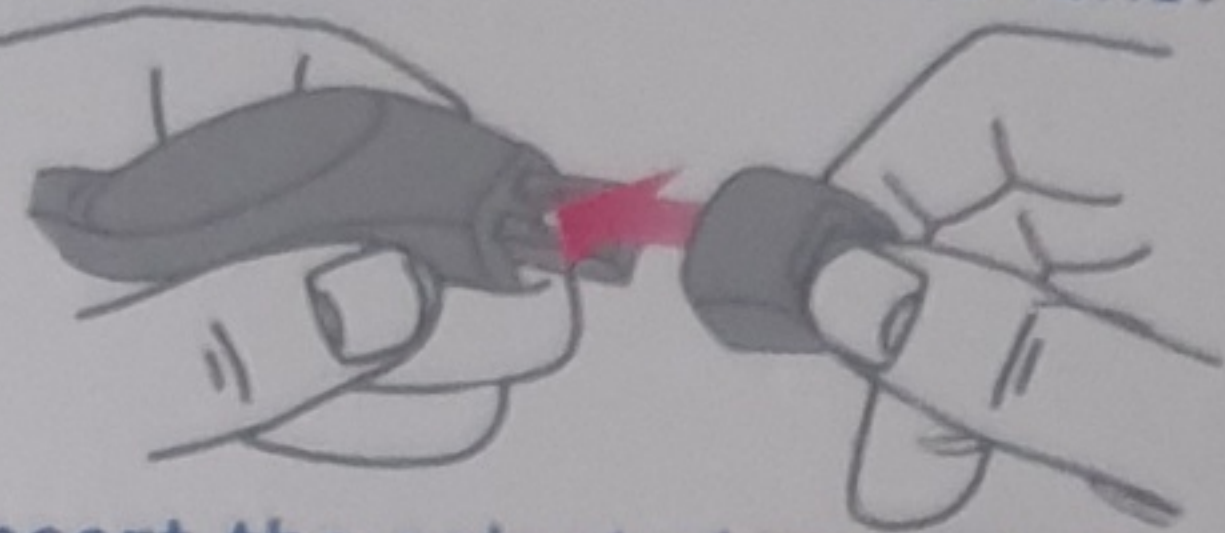

Complete in 20 seconds!

1 Snap the buckle into the lens.

2 Insert the selected nose belt into the lens.

Easy belt adjustment

Goggles
body image

Just pull the belt
by hand to adjust!

Characteristics of goggles

**SILICONE
STRAP**

**ANTI-
BACTERIA**

UVCUT

- Skin-friendly silicone strap!!
- Wider view!
- Soft frame and gentle fit!
- Safe to use outdoors with UV cut lens!

Buckle material: Polycarbonate
Strap: Silicone