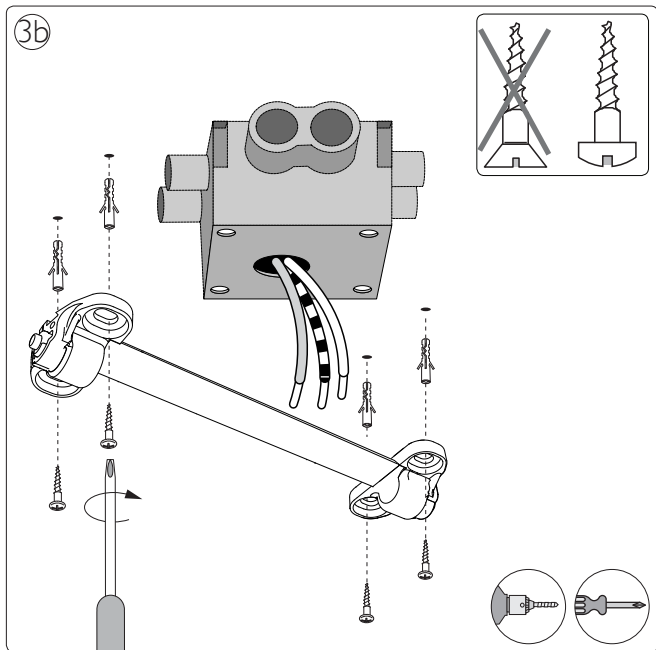

# PHILIPS

Incl.

1 = Max 6 art.

Philips Lighting Contact Centre  
Int. Business Reply Service  
I.B.R.S. / C.C.R.I. Numéro 10461  
5600 VB Eindhoven  
Pays-Bas / The Netherlands

[www.philips.com/homelighting](http://www.philips.com/homelighting)  
☎ +800 7445 4775