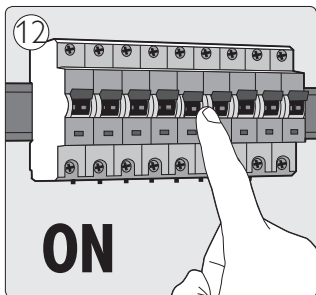

# PHILIPS

Incl.

1 = Max 6 art.

Philips Lighting Contact Centre  
Int. Business Reply Service  
I.B.R.S. / C.C.R.I. Numéro 10461  
5600 VB Eindhoven  
Pays-Bas / The Netherlands

[www.philips.com/homelighting](http://www.philips.com/homelighting)  
☎ +800 7445 4775