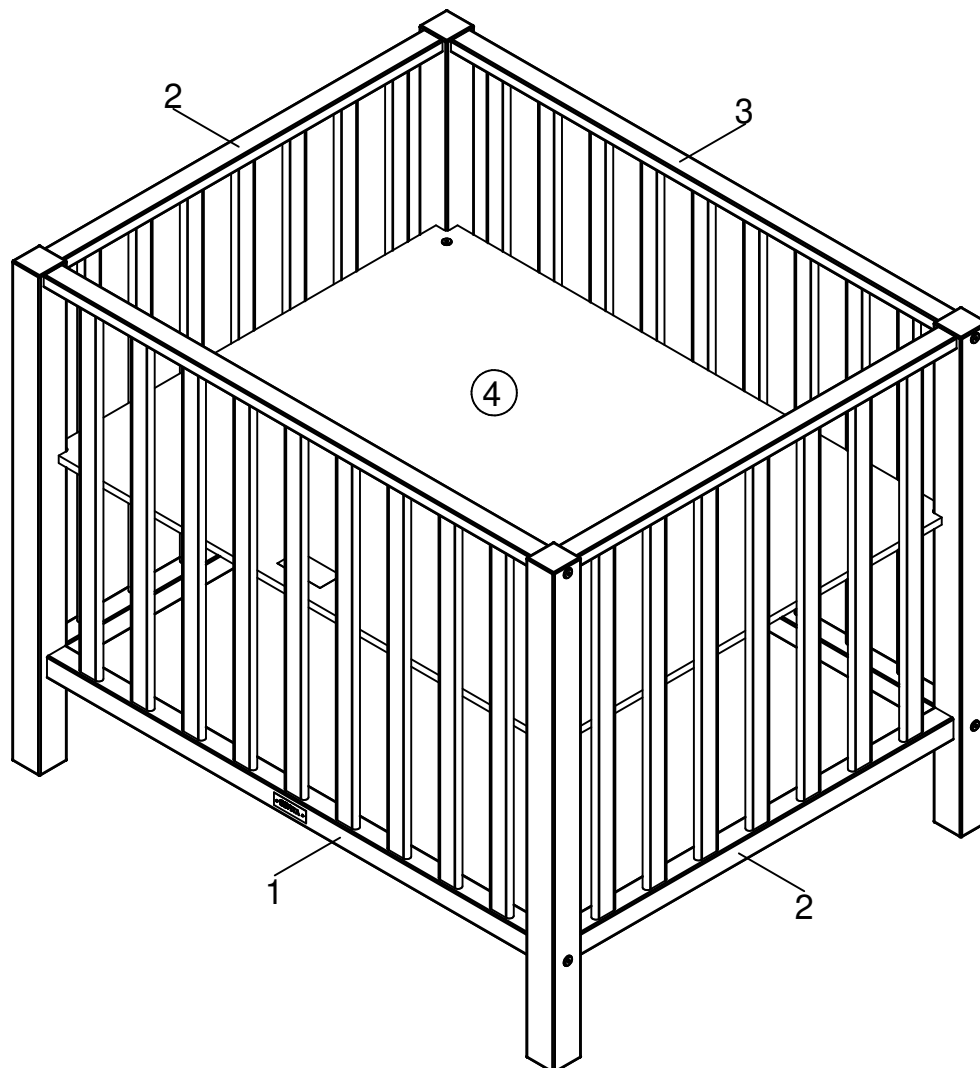

# bopita®

ASSEMBLY INSTRUCTION  
MONTAGE HANDLEIDING  
MONTAGE ANLEITUNG  
NOTICE DE MONTAGE  
MANUAL DE MONTAJE

UK  
NL  
D  
F  
ESP

MODEL : BRENT  
TYPE : PLAYPEN  
COLOUR : WHITE  
ART.CODE : 1052.11.

Distributor:

BOPITA  
Edisonweg 3, 6662 NW Elst  
The Netherlands

[www.bopita.com](http://www.bopita.com)

29.05.2017.

A 	B 	C 	D 	E 	F 
M6X90 8X	M6 8X	M6X25 4X	4X	Ø6 4X	M6 4X
artcode:441026	artcode:442004	artcode:441008	artcode:897011	artcode:446001	artcode:442008
G 	H 				
SW4 1X	Ø6X30 4X				
artcode:445001	artcode:				