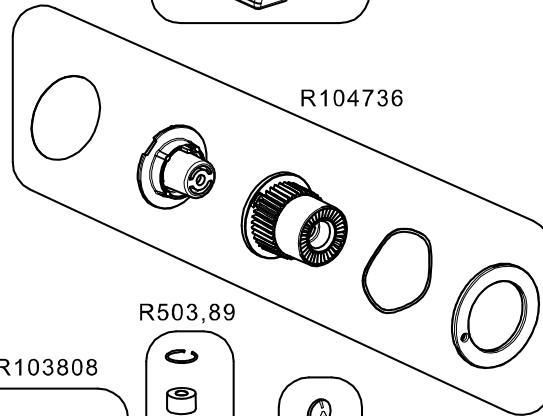

Manfrotto
Imagine More

ART.
MHXPRO-3WG

From serial number
0000001

Art. 200PL

R104736

R104734

R104722

R104709

R103808

R503,89

R3,4940K
Set of 5

R104718

R104703

R104702

R503,89

R503,89