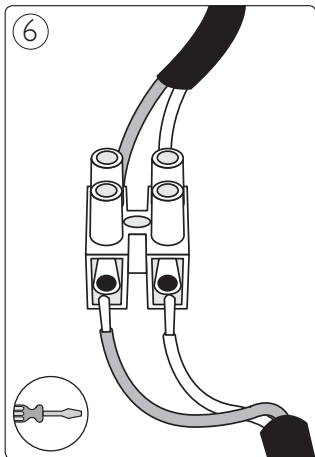

Incl.

3x Luxeon Rebel
Powered

Ø 83mm

Philips Lighting Contact Centre
Int. Business Reply Service
I.B.R.S. / C.C.R.I. Numéro 10461
5600 VB Eindhoven
Pays-Bas / The Netherlands

www.philips.com/homelighting
☎ +800 7445 4775