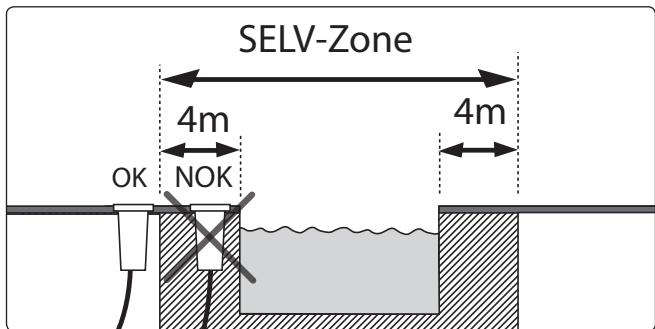

Incl.

3x Luxeon Rebel
Powered

Ø 83mm

Philips Lighting Contact Centre
Int. Business Reply Service
I.B.R.S. / C.C.R.I. Numéro 10461
5600 VB Eindhoven
Pays-Bas / The Netherlands

www.philips.com/homelighting
☎ +800 7445 4775