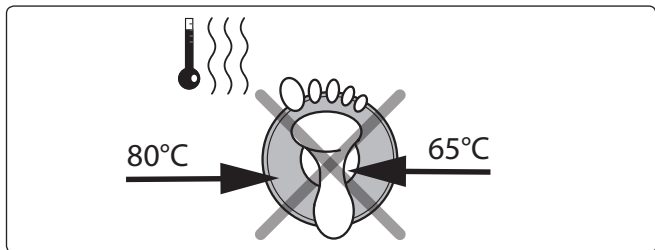

Incl.

3x Luxeon Rebel
Powered

Ø 83mm

Philips Lighting Contact Centre
Int. Business Reply Service
I.B.R.S. / C.C.R.I. Numéro 10461
5600 VB Eindhoven
Pays-Bas / The Netherlands

www.philips.com/homelighting
☎ +800 7445 4775