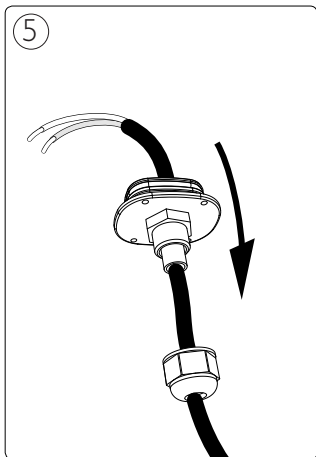

Incl.

3x Luxeon Rebel
Powered

Ø 83mm

Philips Lighting Contact Centre
Int. Business Reply Service
I.B.R.S. / C.C.R.I. Numéro 10461
5600 VB Eindhoven
Pays-Bas / The Netherlands

www.philips.com/homelighting
☎ +800 7445 4775