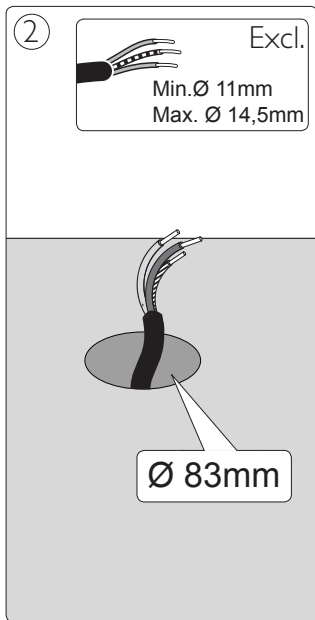

Incl.

3x Luxeon Rebel
Powered

Ø 83mm

Philips Lighting Contact Centre
Int. Business Reply Service
I.B.R.S. / C.C.R.I. Numéro 10461
5600 VB Eindhoven
Pays-Bas / The Netherlands

www.philips.com/homelighting
☎ +800 7445 4775