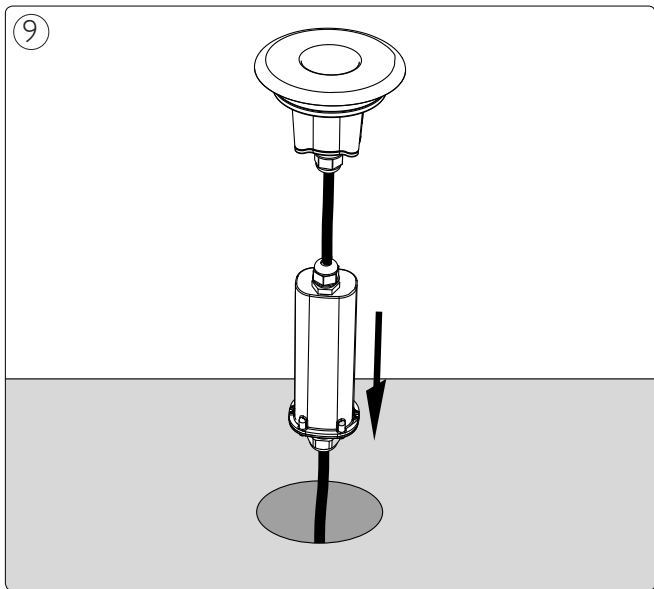

Incl.

3x Luxeon Rebel
Powered

Ø 83mm

Philips Lighting Contact Centre
Int. Business Reply Service
I.B.R.S. / C.C.R.I. Numéro 10461
5600 VB Eindhoven
Pays-Bas / The Netherlands

www.philips.com/homelighting
☎ +800 7445 4775