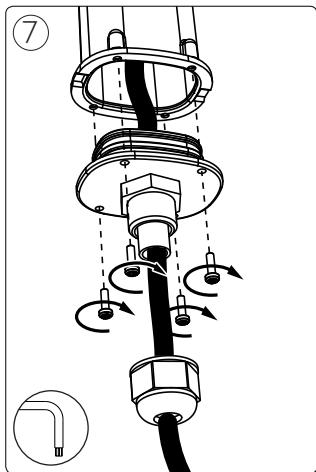

Incl.

3x Luxeon Rebel
Powered

Ø 83mm

Philips Lighting Contact Centre
Int. Business Reply Service
I.B.R.S. / C.C.R.I. Numéro 10461
5600 VB Eindhoven
Pays-Bas / The Netherlands

www.philips.com/homelighting
☎ +800 7445 4775