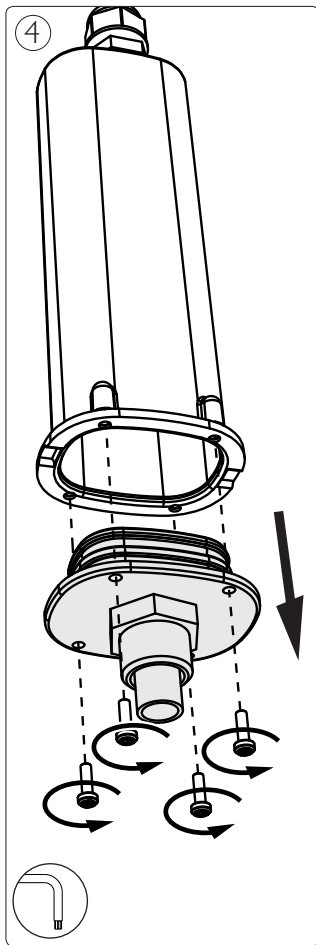

Incl.

3x Luxeon Rebel
Powered

Ø 83mm

Philips Lighting Contact Centre
Int. Business Reply Service
I.B.R.S. / C.C.R.I. Numéro 10461
5600 VB Eindhoven
Pays-Bas / The Netherlands

www.philips.com/homelighting
☎ +800 7445 4775