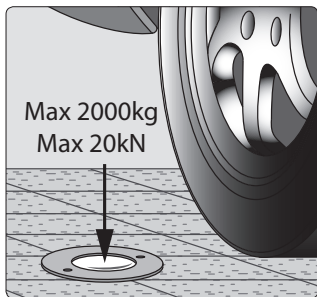

Incl.

3x Luxeon Rebel
Powered

Ø 83mm

Philips Lighting Contact Centre
Int. Business Reply Service
I.B.R.S. / C.C.R.I. Numéro 10461
5600 VB Eindhoven
Pays-Bas / The Netherlands

www.philips.com/homelighting
☎ +800 7445 4775