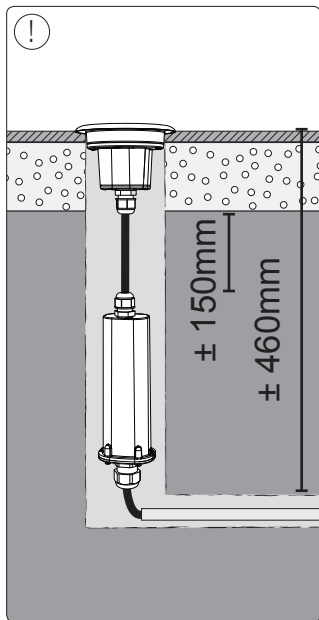

Incl.

3x Luxeon Rebel
Powered

Ø 83mm

Philips Lighting Contact Centre
Int. Business Reply Service
I.B.R.S. / C.C.R.I. Numéro 10461
5600 VB Eindhoven
Pays-Bas / The Netherlands

www.philips.com/homelighting
☎ +800 7445 4775