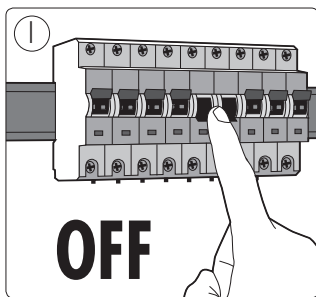

Incl.

3x Luxeon Rebel
Powered

Ø 83mm

Philips Lighting Contact Centre
Int. Business Reply Service
I.B.R.S. / C.C.R.I. Numéro 10461
5600 VB Eindhoven
Pays-Bas / The Netherlands

www.philips.com/homelighting
☎ +800 7445 4775