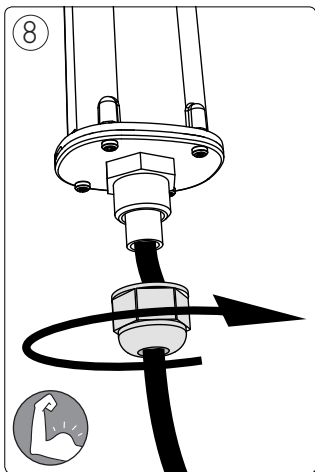

Incl.

3x Luxeon Rebel
Powered

Ø 83mm

Philips Lighting Contact Centre
Int. Business Reply Service
I.B.R.S. / C.C.R.I. Numéro 10461
5600 VB Eindhoven
Pays-Bas / The Netherlands

www.philips.com/homelighting
☎ +800 7445 4775