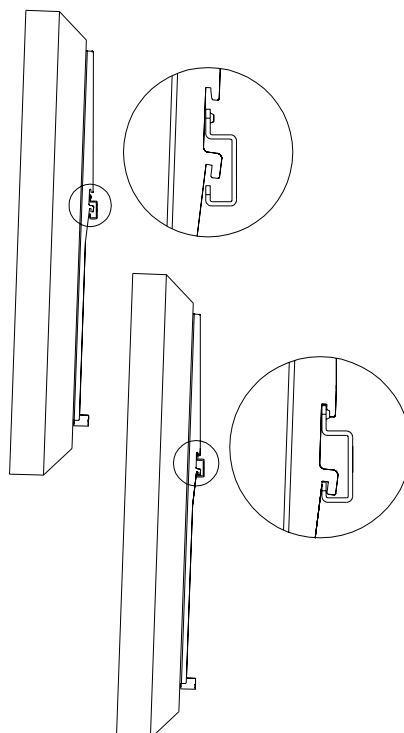

NEC WS32-52P - 100012665 Portrait Mounting Instructions

NEC WS32-52P - 100012665 Portrait Dimensions:

NEC WS32-52P - 100012665 Portrait Box Contains:

Step 1:

Step 2:

INSTRUCTIONS:

Step 3:

Step 4:

Step 5: