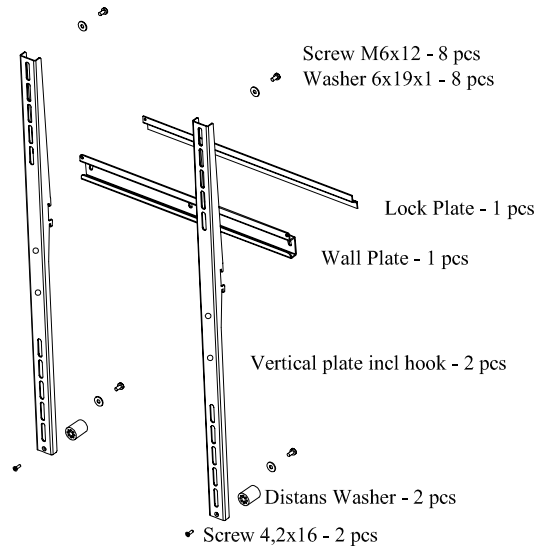

NEC WS32-52P - 100012665 Portrait Mounting Instructions

NEC WS32-52P - 100012665 Portrait Dimensions:

NEC WS32-52P - 100012665 Portrait Box Contains:

Step 1:

Step 2:

INSTRUCTIONS:

Step 3:

Step 4: