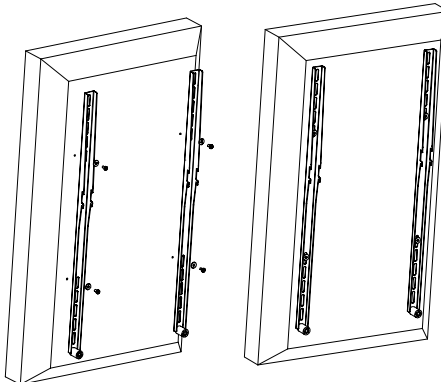

NEC WS32-52P - 100012665 Portrait Mounting Instructions

NEC WS32-52P - 100012665 Portrait Dimensions:

NEC WS32-52P - 100012665 Portrait Box Contains:

Step 1:

Step 2:

INSTRUCTIONS:

Step 3:

Step 4: