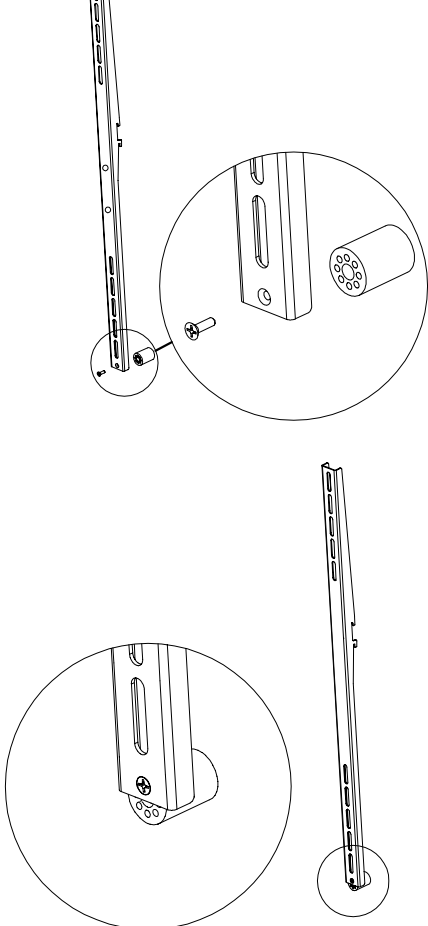

NEC WS32-52P - 100012665 Portrait Mounting Instructions

NEC WS32-52P - 100012665 Portrait Dimensions:

NEC WS32-52P - 100012665 Portrait Box Contains:

Step 1:

Step 2:

INSTRUCTIONS:

Step 3:

Step 4: