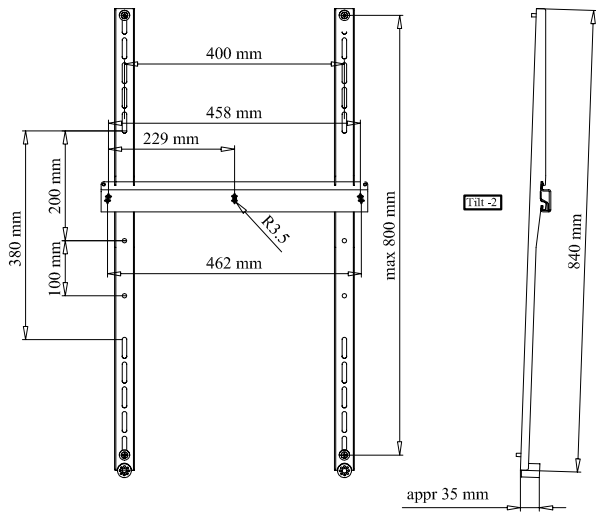

NEC WS32-52P - 100012665 Portrait Mounting Instructions

NEC WS32-52P - 100012665 Portrait Dimensions:

NEC WS32-52P - 100012665 Portrait Box Contains:

Step 1:

Step 2:

INSTRUCTIONS:

Step 3:

Step 4: