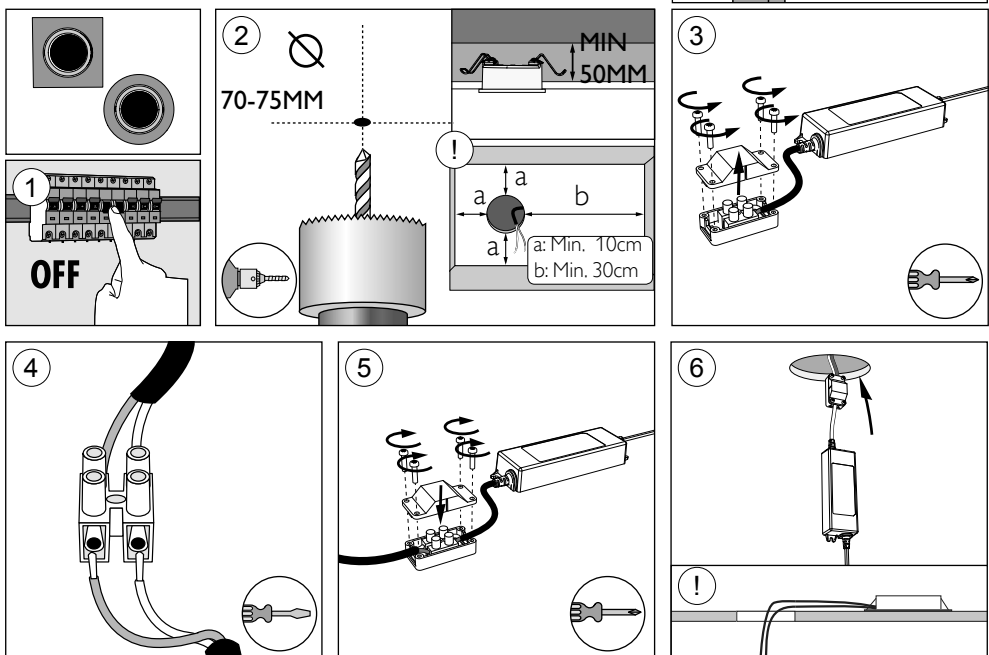

# PHILIPS

Philips Lighting Contact Centre  
Int. Business Reply Service  
I.B.R.S. / C.C.R.I. Numéro 10461  
5600 VB Eindhoven  
Pays-Bas / The Netherlands

4404.029.06201 Last update: 02/11/16

1 = Max. 6 art.