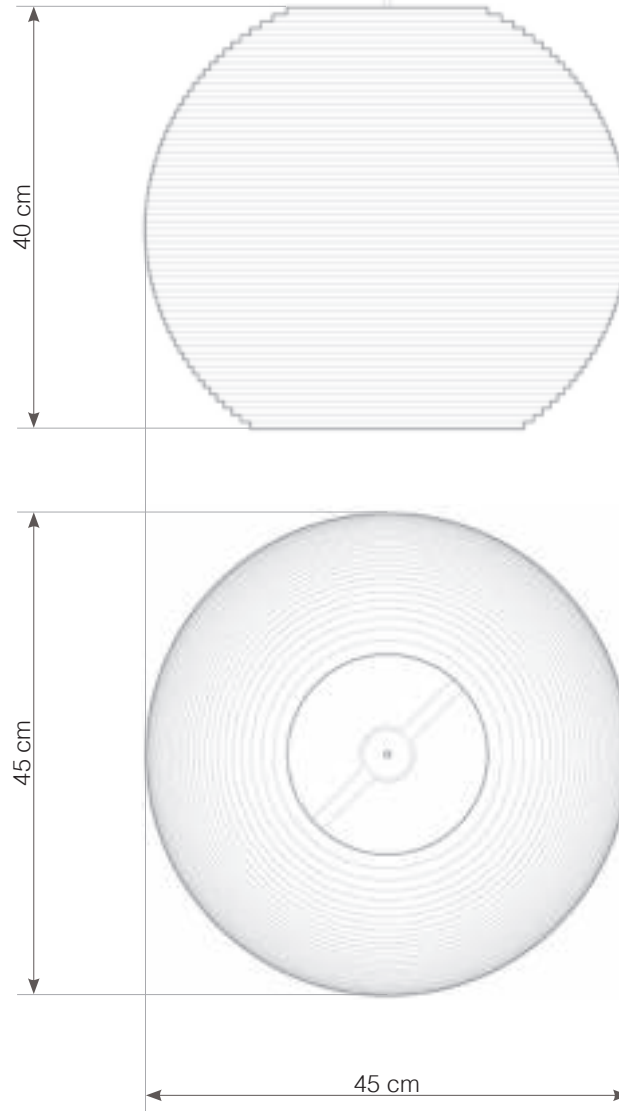

+31 (0)20 820 8990 | amsterdam@graypants.com | graypants.com
westerstraat 187, 1015MA amsterdam, the netherlands

MOON_18

1x 60W maximum incandescent
E27 socket | 230V 50Hz | Class II

For use with dimmable incandescent bulbs. Also compatible with CFL bulbs or dimmable LED bulbs of equivalent wattage.

use in dry location only

designed to recycle

hardwired cord set + ceiling canopy

INCLUDES A TWO-METER BLACK FABRIC CORD AND A BLACK POWDER COATED STEEL CANOPY. FIVE-METER CORDS ARE AVAILABLE FOR AN ADDITIONAL CHARGE.