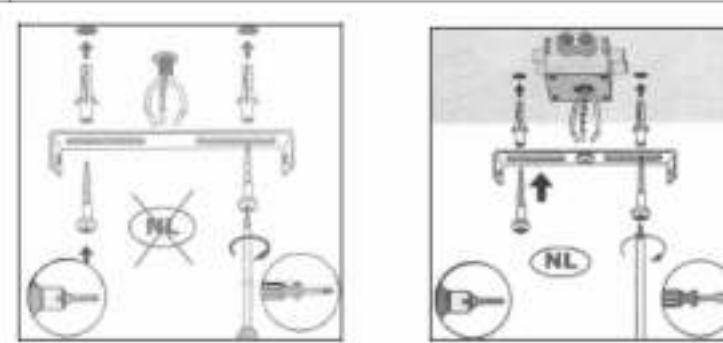

Line drawing of the item (with outline dimensions)

Item number: 71529/01

Installation drawing (the same as it in its instruction manual)

Technical details

materials used:	Metal+ glass
color:	红、白、绿、紫
dimmable and how is the fixture dimmable:	
size:	Height: 24cm Length: 10.5cm Width: 10.5cm Net Weight: 0.9KGS
power requirements:	220-240V~50Hz
bulb type and maximum Wattage:	E14 MAX.40W
number of bulbs:	1xE14
IP degree:	IP20