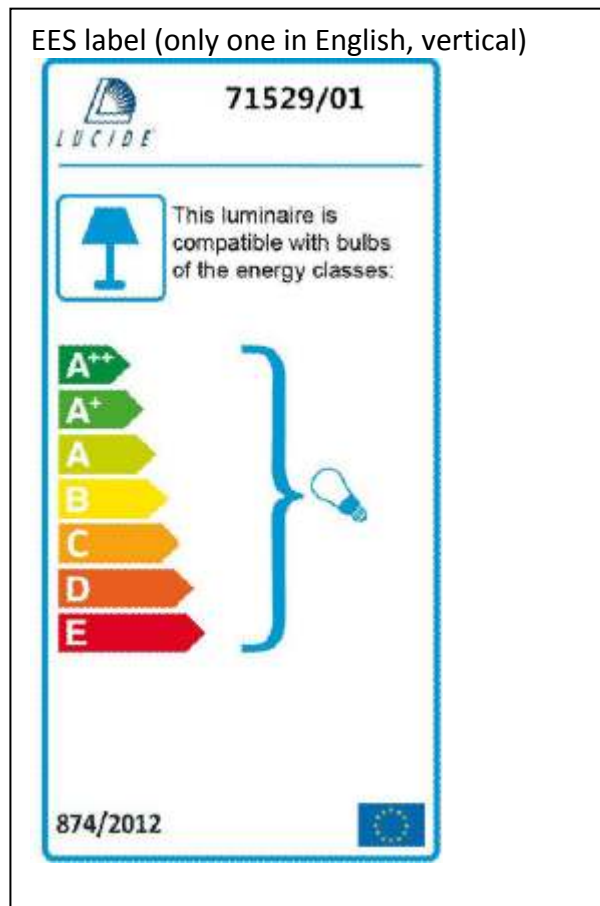

Line drawing of the item (with outline dimensions)

Item number: 71529/01

Installation drawing (the same as it in its instruction manual)

Technical details

materials used:	Metal+ glass
color:	红、白、绿、紫
dimmable and how is the fixture dimmable:	
size:	Height: 24cm Length: 10.5cm Width: 10.5cm Net Weight: 0.9KGS
power requirements:	220-240V~50Hz
bulb type and maximum Wattage:	E14 MAX.40W
number of bulbs:	1xE14
IP degree:	IP20