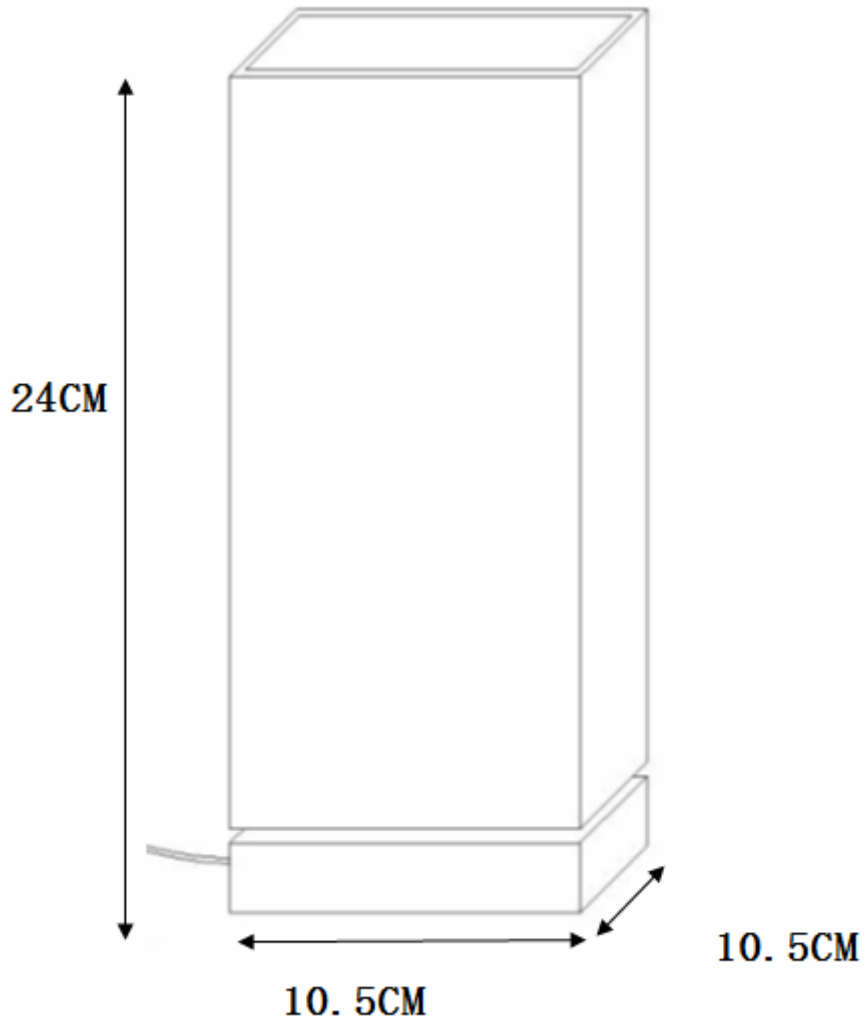

Line drawing of the item (with outline dimensions)

Item number: 71529/01

Installation drawing (the same as it in its instruction manual)

Technical details

materials used:	Metal+ glass
color:	红、白、绿、紫
dimmable and how is the fixture dimmable:	
size:	Height: 24cm Length: 10.5cm Width: 10.5cm Net Weight: 0.9KGS
power requirements:	220-240V~50Hz
bulb type and maximum Wattage:	E14 MAX.40W
number of bulbs:	1xE14
IP degree:	IP20