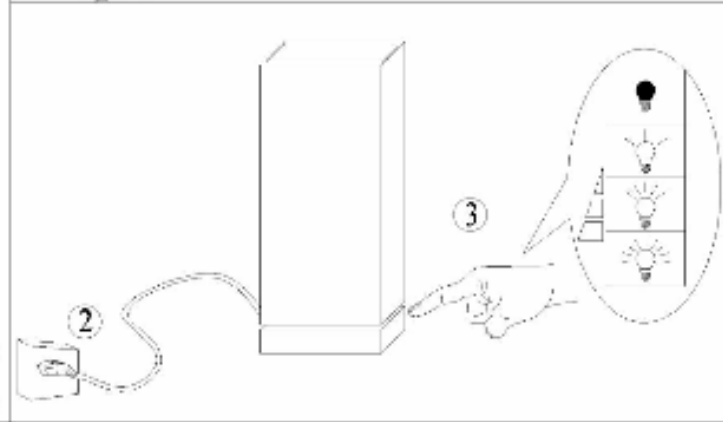

Line drawing of the item (with outline dimensions)

Item number: 71529/01

Installation drawing (the same as it in its instruction manual)

Technical details

materials used:	Metal+ glass
color:	红、白、绿、紫
dimmable and how is the fixture dimmable:	
size:	Height: 24cm Length: 10.5cm Width: 10.5cm Net Weight: 0.9KGS
power requirements:	220-240V~50Hz
bulb type and maximum Wattage:	E14 MAX.40W
number of bulbs:	1xE14
IP degree:	IP20