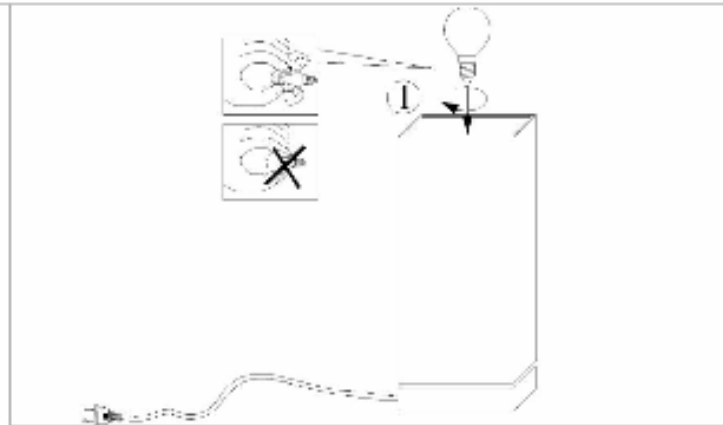

Line drawing of the item (with outline dimensions)

Item number: 71529/01

Installation drawing (the same as it in its instruction manual)

Technical details

materials used:	Metal+ glass
color:	红、白、绿、紫
dimmable and how is the fixture dimmable:	
size:	Height: 24cm Length: 10.5cm Width: 10.5cm Net Weight: 0.9KGS
power requirements:	220-240V~50Hz
bulb type and maximum Wattage:	E14 MAX.40W
number of bulbs:	1xE14
IP degree:	IP20