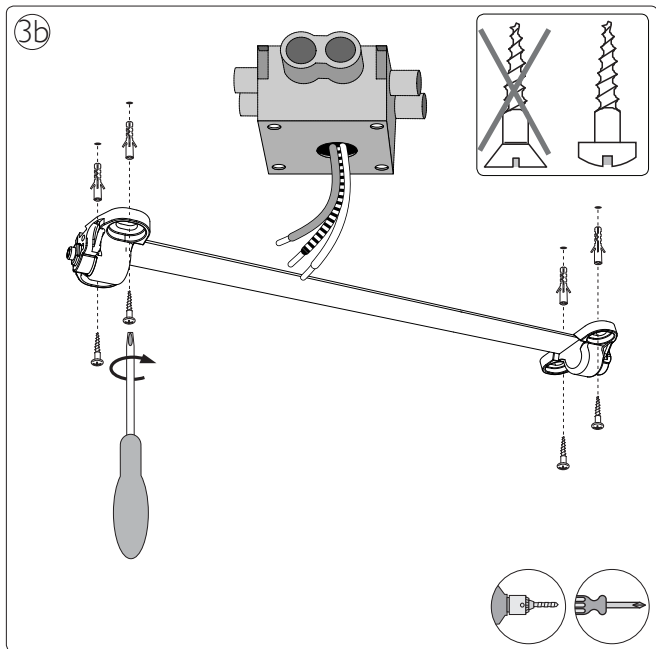

# PHILIPS

Incl.

1 = Max 6 art.

Philips Lighting Contact Centre  
Int. Business Reply Service  
I.B.R.S. / C.C.R.I. Numéro 10461  
5600 VB Eindhoven  
Pays-Bas / The Netherlands

[www.philips.com/homelighting](http://www.philips.com/homelighting)  
☎ +800 7445 4775