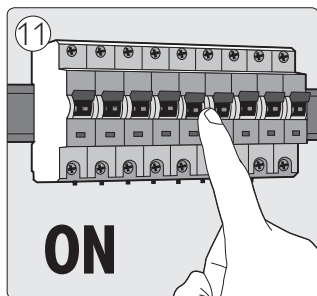

# PHILIPS

Incl.

1 = Max 6 art.

Philips Lighting Contact Centre  
Int. Business Reply Service  
I.B.R.S. / C.C.R.I. Numéro 10461  
5600 VB Eindhoven  
Pays-Bas / The Netherlands

[www.philips.com/homelighting](http://www.philips.com/homelighting)  
☎ +800 7445 4775