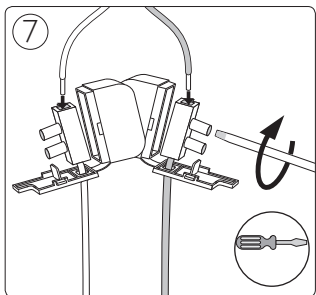

# PHILIPS

Incl.

1 = Max 6 art.

Philips Lighting Contact Centre  
Int. Business Reply Service  
I.B.R.S. / C.C.R.I. Numéro 10461  
5600 VB Eindhoven  
Pays-Bas / The Netherlands

[www.philips.com/homelighting](http://www.philips.com/homelighting)  
☎ +800 7445 4775