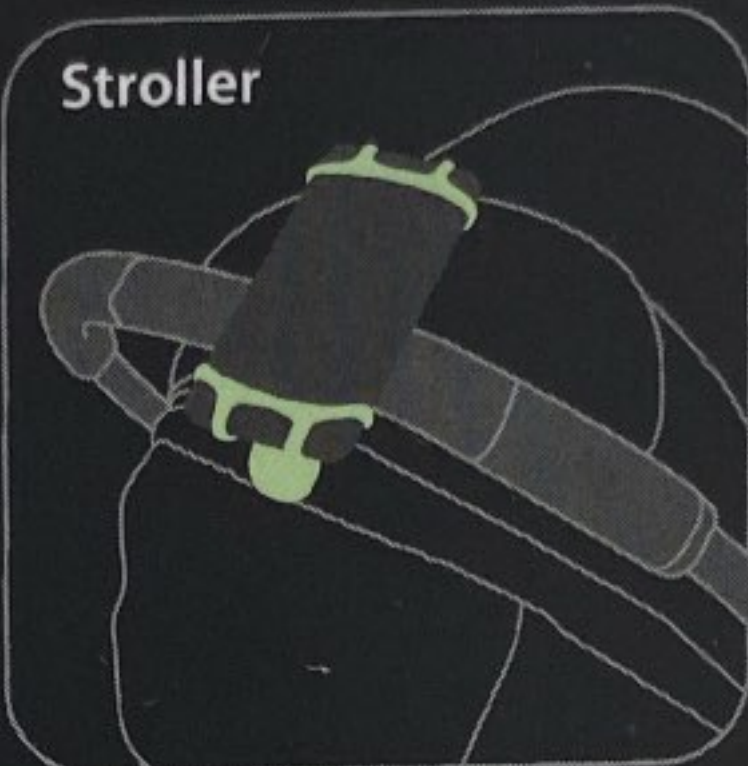

Bicycle

Stroller

Shopping Cart

Phone Stand

Fits all handlebars or baby strollers. Attach and remove in seconds.