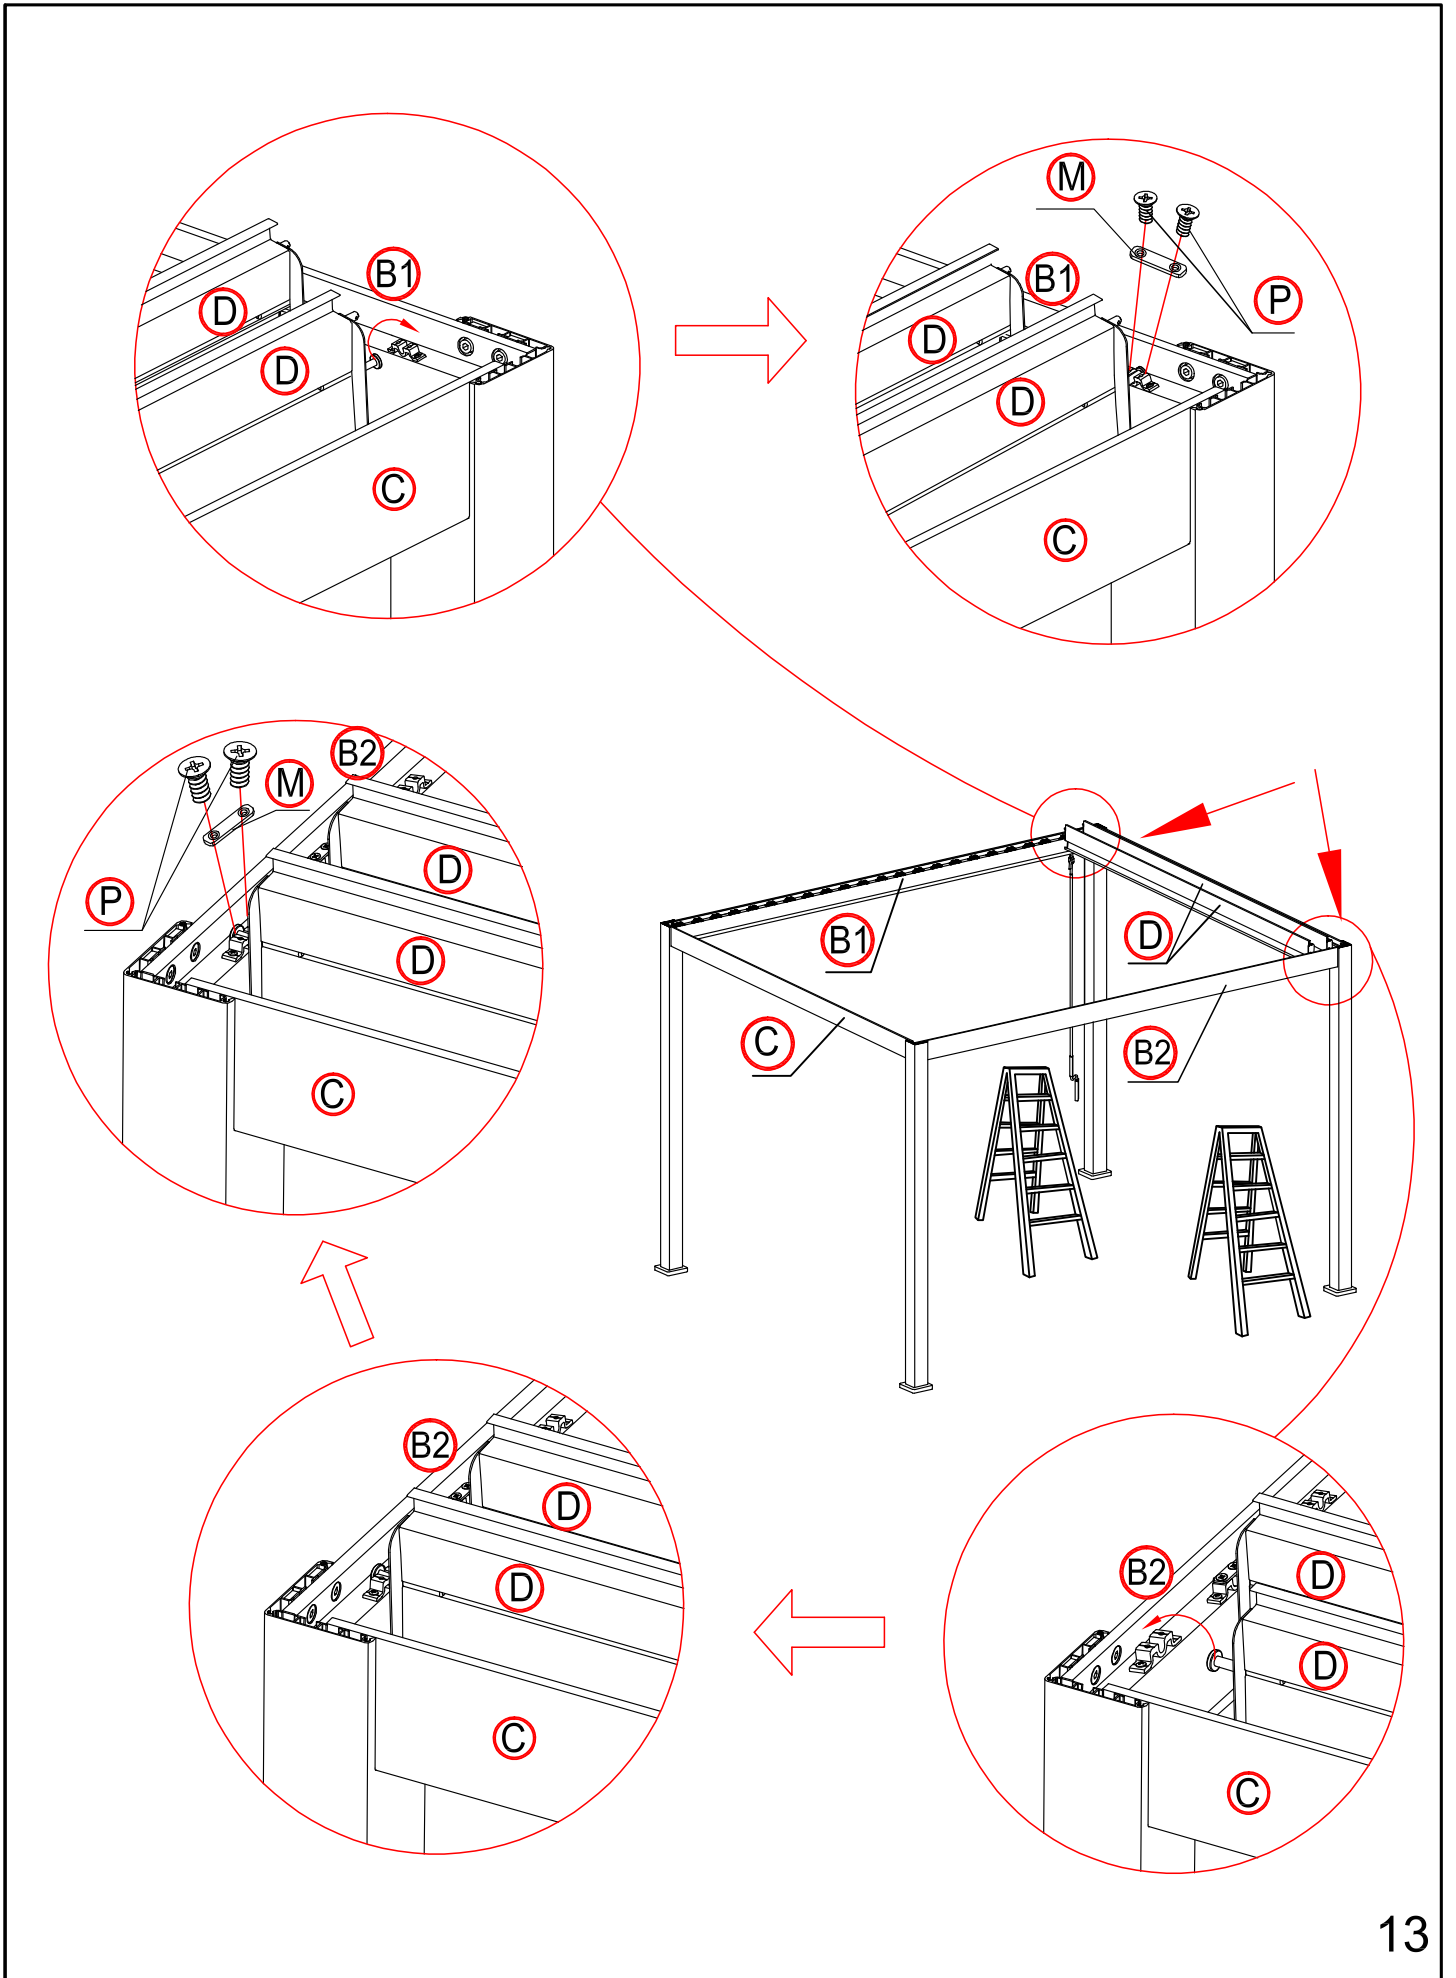

Warning

In snow season or in case of snow forecast open up your shutters in vertical position to avoid any damaging on your pergola.

What you need?

glove

knife

hammer

Safety hat

tapeline

electric screw driver

ladder

1

3

4

6

7

×1 time

×22 times

Make the shutter as vertical.

×4 times

16

×4 times

17

17