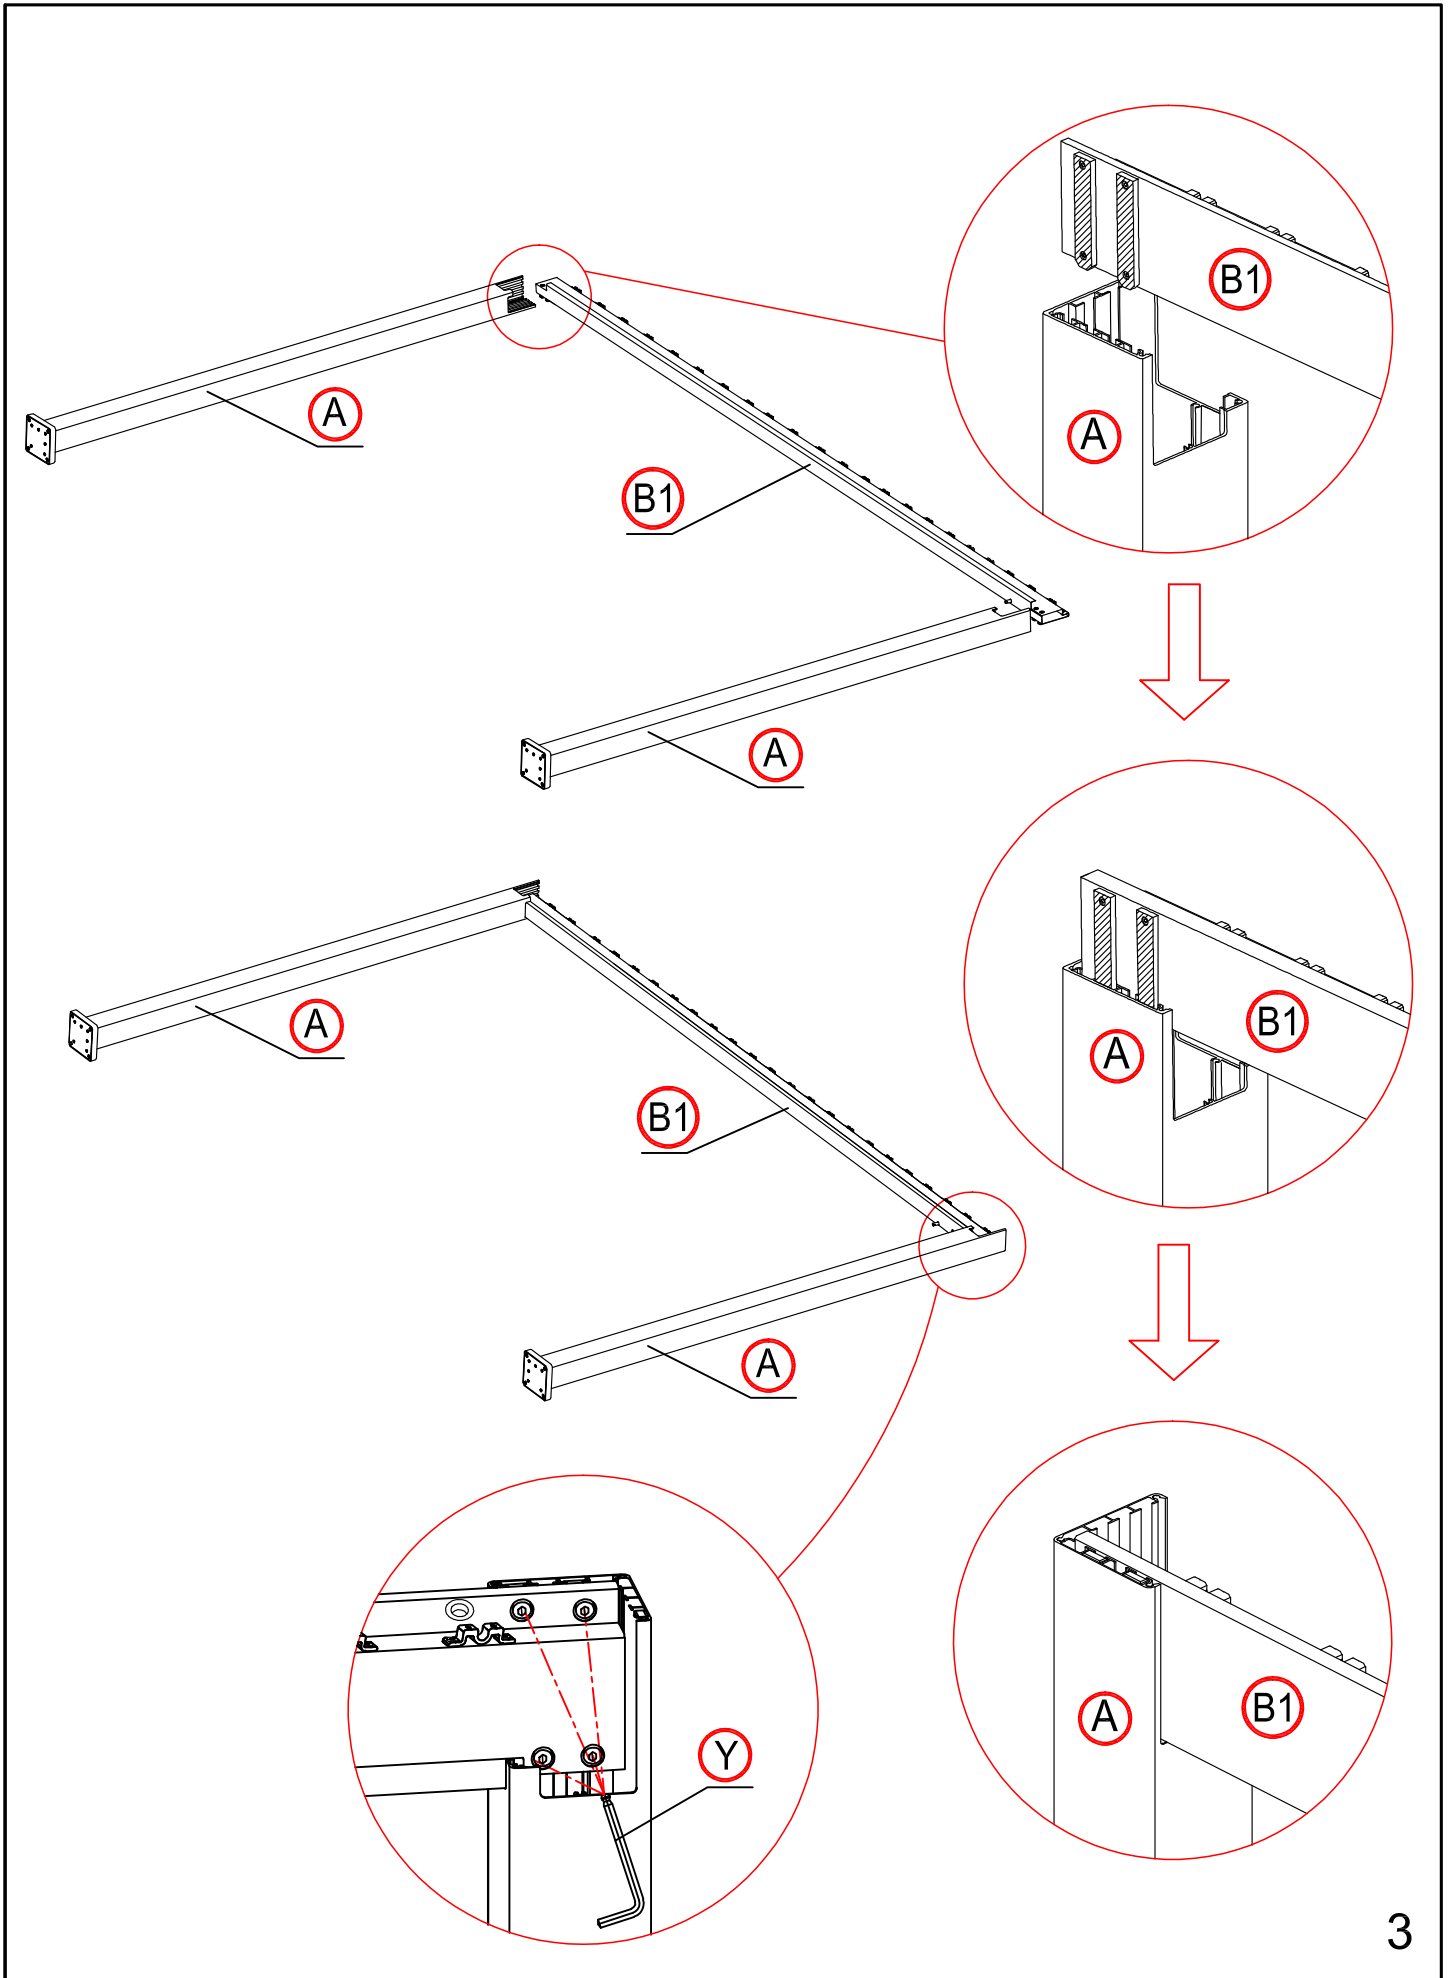

Warning

In snow season or in case of snow forecast open up your shutters in vertical position to avoid any damaging on your pergola.

What you need?

glove

knife

hammer

Safety hat

tapeline

electric screw driver

ladder

1

3

4

6

7

×1 time

×22 times

Make the shutter as vertical.

×4 times

16

×4 times

17

17