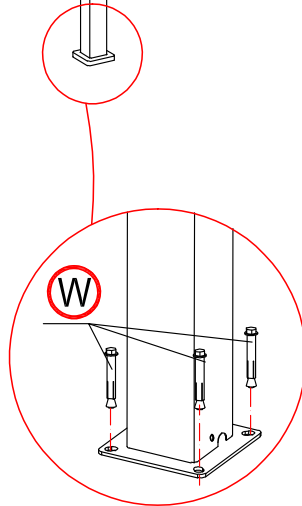

REF	PICTURE	QTY
A		4PCS
B1		1PC
B2		1PC
C		2PCS
D		23PCS
G		1PC
H		1PC

REF	PICTURE	QTY
I		4PCS
J		4PCS
K		47PCS
L		1PC
M		48PCS
N		4PCS
O		24PCS
P	 M5x12mm	96PCS
Q	 4.2x25mm	96PCS

REF	PICTURE	QTY
R	 5.5x19mm	12PCS
S		27PCS
T		1PC
U	 M6x45	1PC
V		1PC
W		16PCS
X		1PC
Y		2PCS

Warning

In snow season or in case of snow forecast open up your shutters in vertical position to avoid any damaging on your pergola.

What you need?

glove

knife

hammer

Safety hat

tapeline

×22 times

Make the shutter as vertical.

×4 times

16

×4 times

17

17