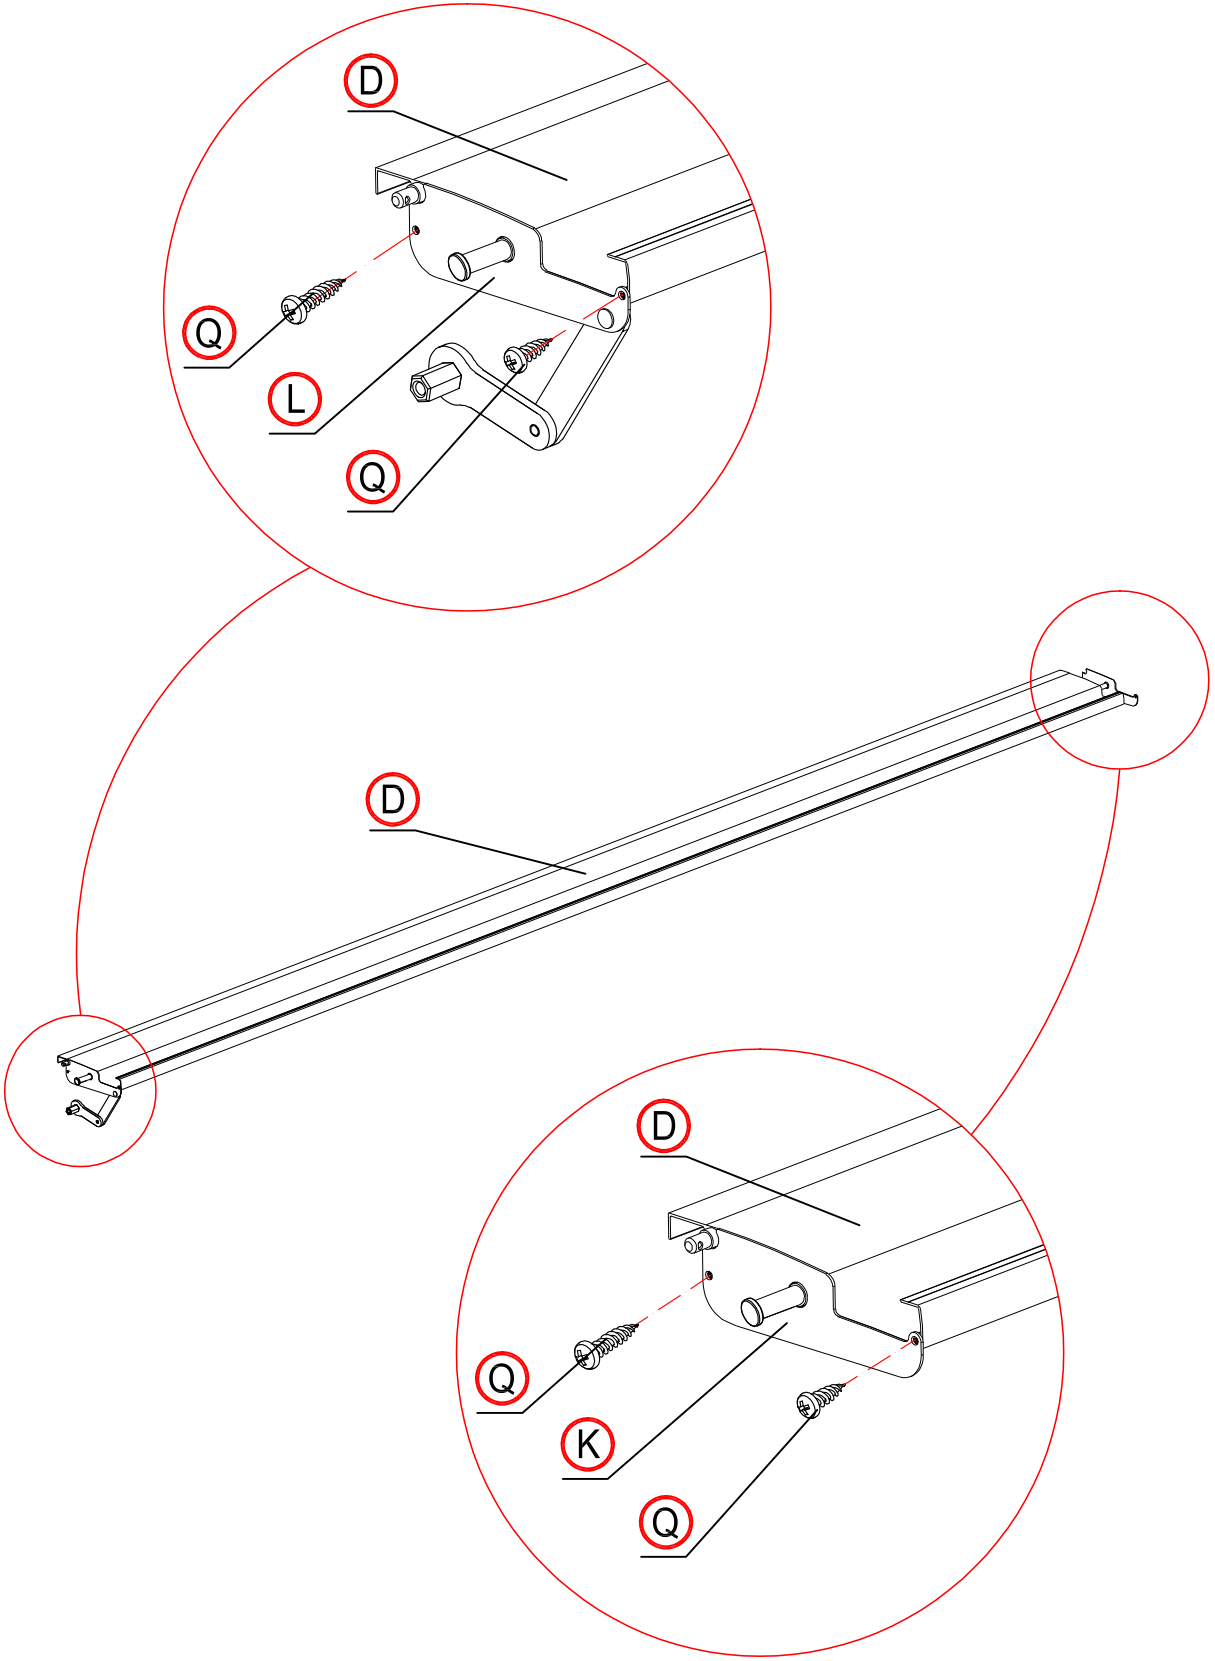

REF	PICTURE	QTY
A		4PCS
B1		1PC
B2		1PC
C		2PCS
D		23PCS
G		1PC
H		1PC

REF	PICTURE	QTY
I		4PCS
J		4PCS
K		47PCS
L		1PC
M		48PCS
N		4PCS
O		24PCS
P	 M5x12mm	96PCS
Q	 4.2x25mm	96PCS

REF	PICTURE	QTY
R	 5.5x19mm	12PCS
S		27PCS
T		1PC
U	 M6x45	1PC
V		1PC
W		16PCS
X		1PC
Y		2PCS

electric screw driver

ladder

1

3

4

6

7

×1 time