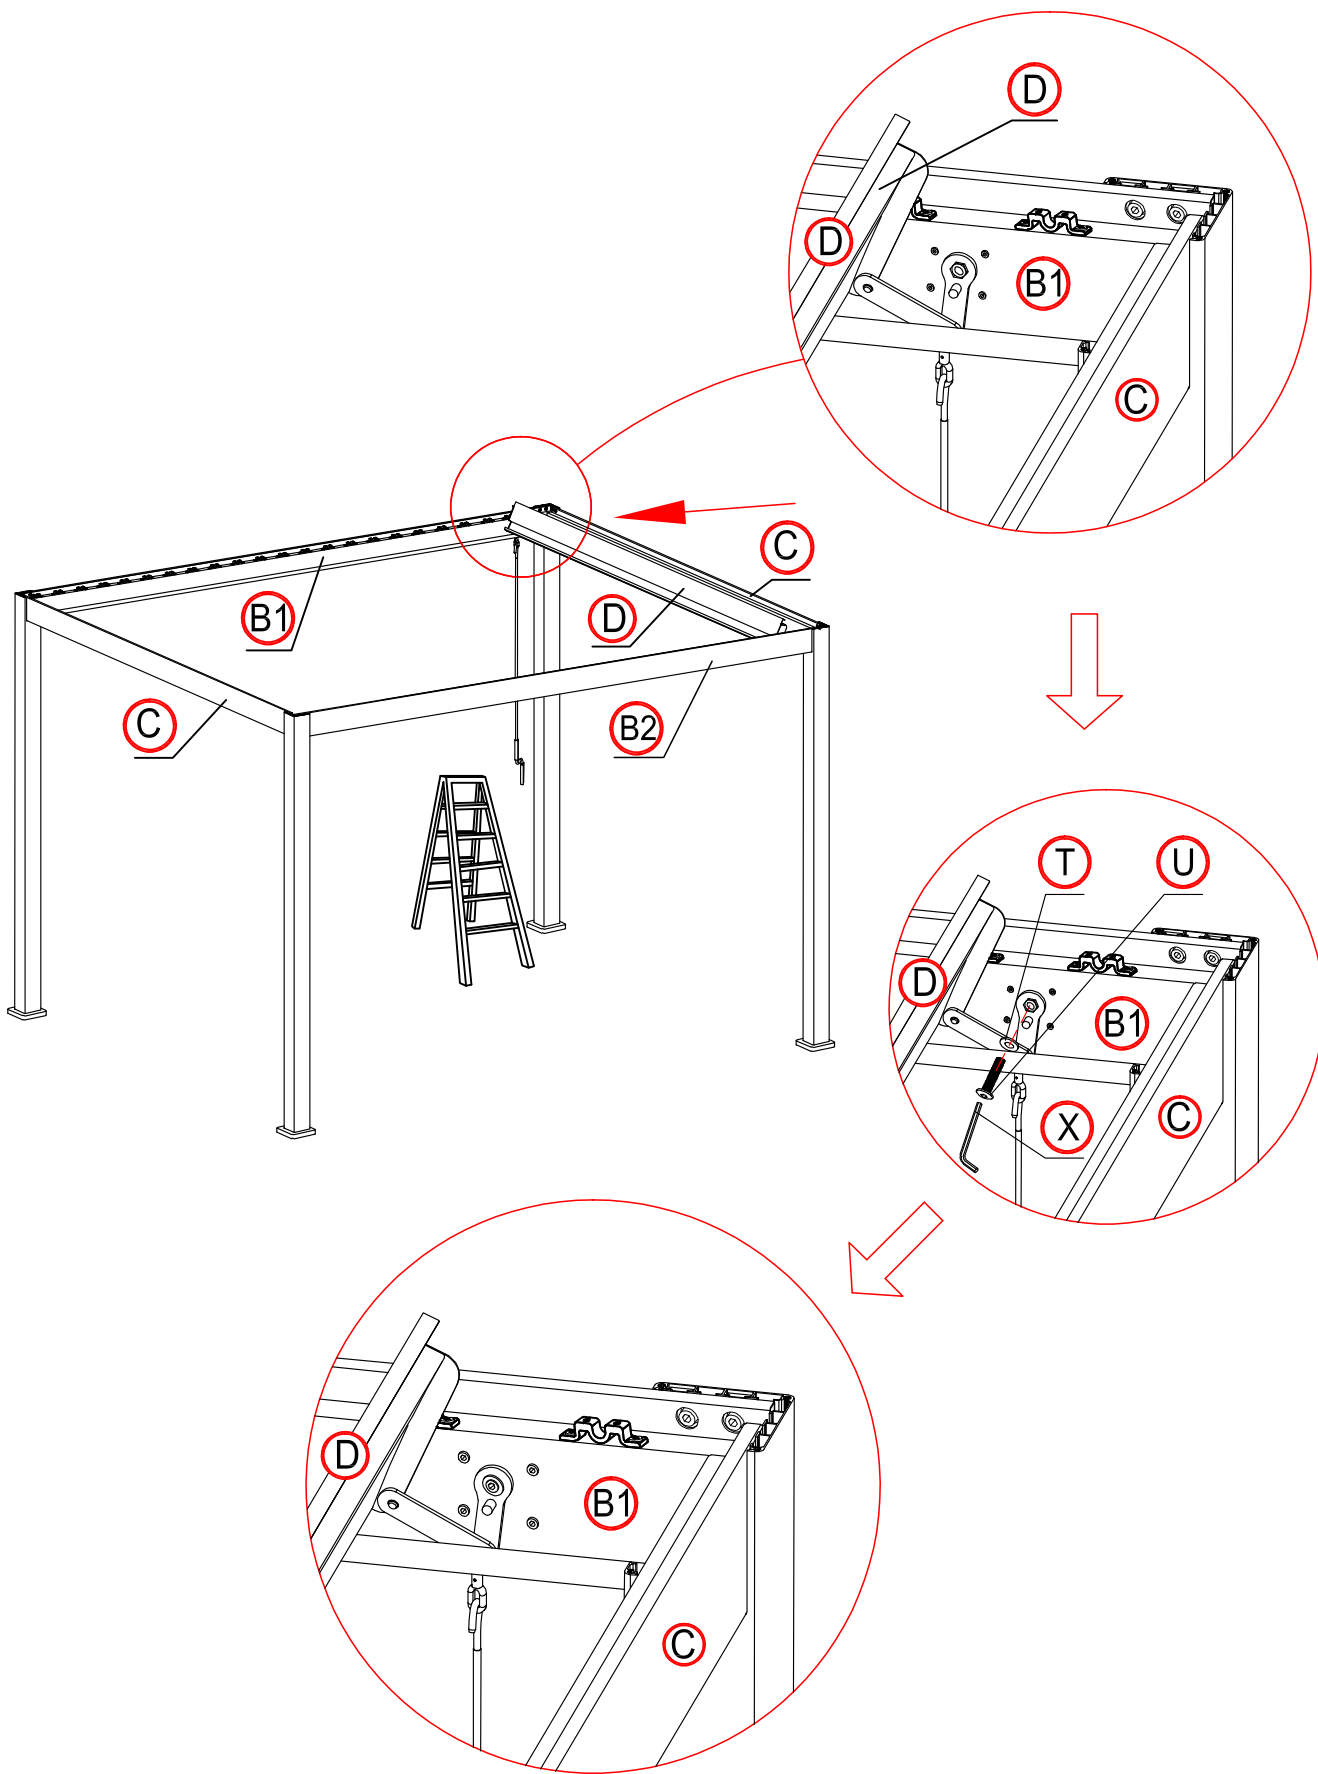

Warning

In snow season or in case of snow forecast open up your shutters in vertical position to avoid any damaging on your pergola.

What you need?

glove

knife

hammer

Safety hat

tapeline

electric screw driver

ladder

1

3

4

6

7

×1 time

×22 times

Make the shutter as vertical.

×4 times

16

×4 times

17

17