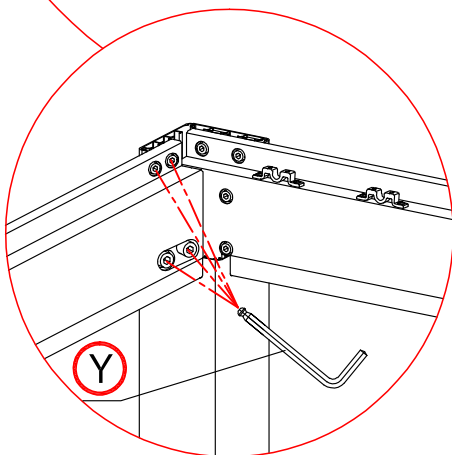

Warning

In snow season or in case of snow forecast open up your shutters in vertical position to avoid any damaging on your pergola.

What you need?

glove

knife

hammer

Safety hat

tapeline

electric screw driver

ladder

1

3

4

6

7

×1 time