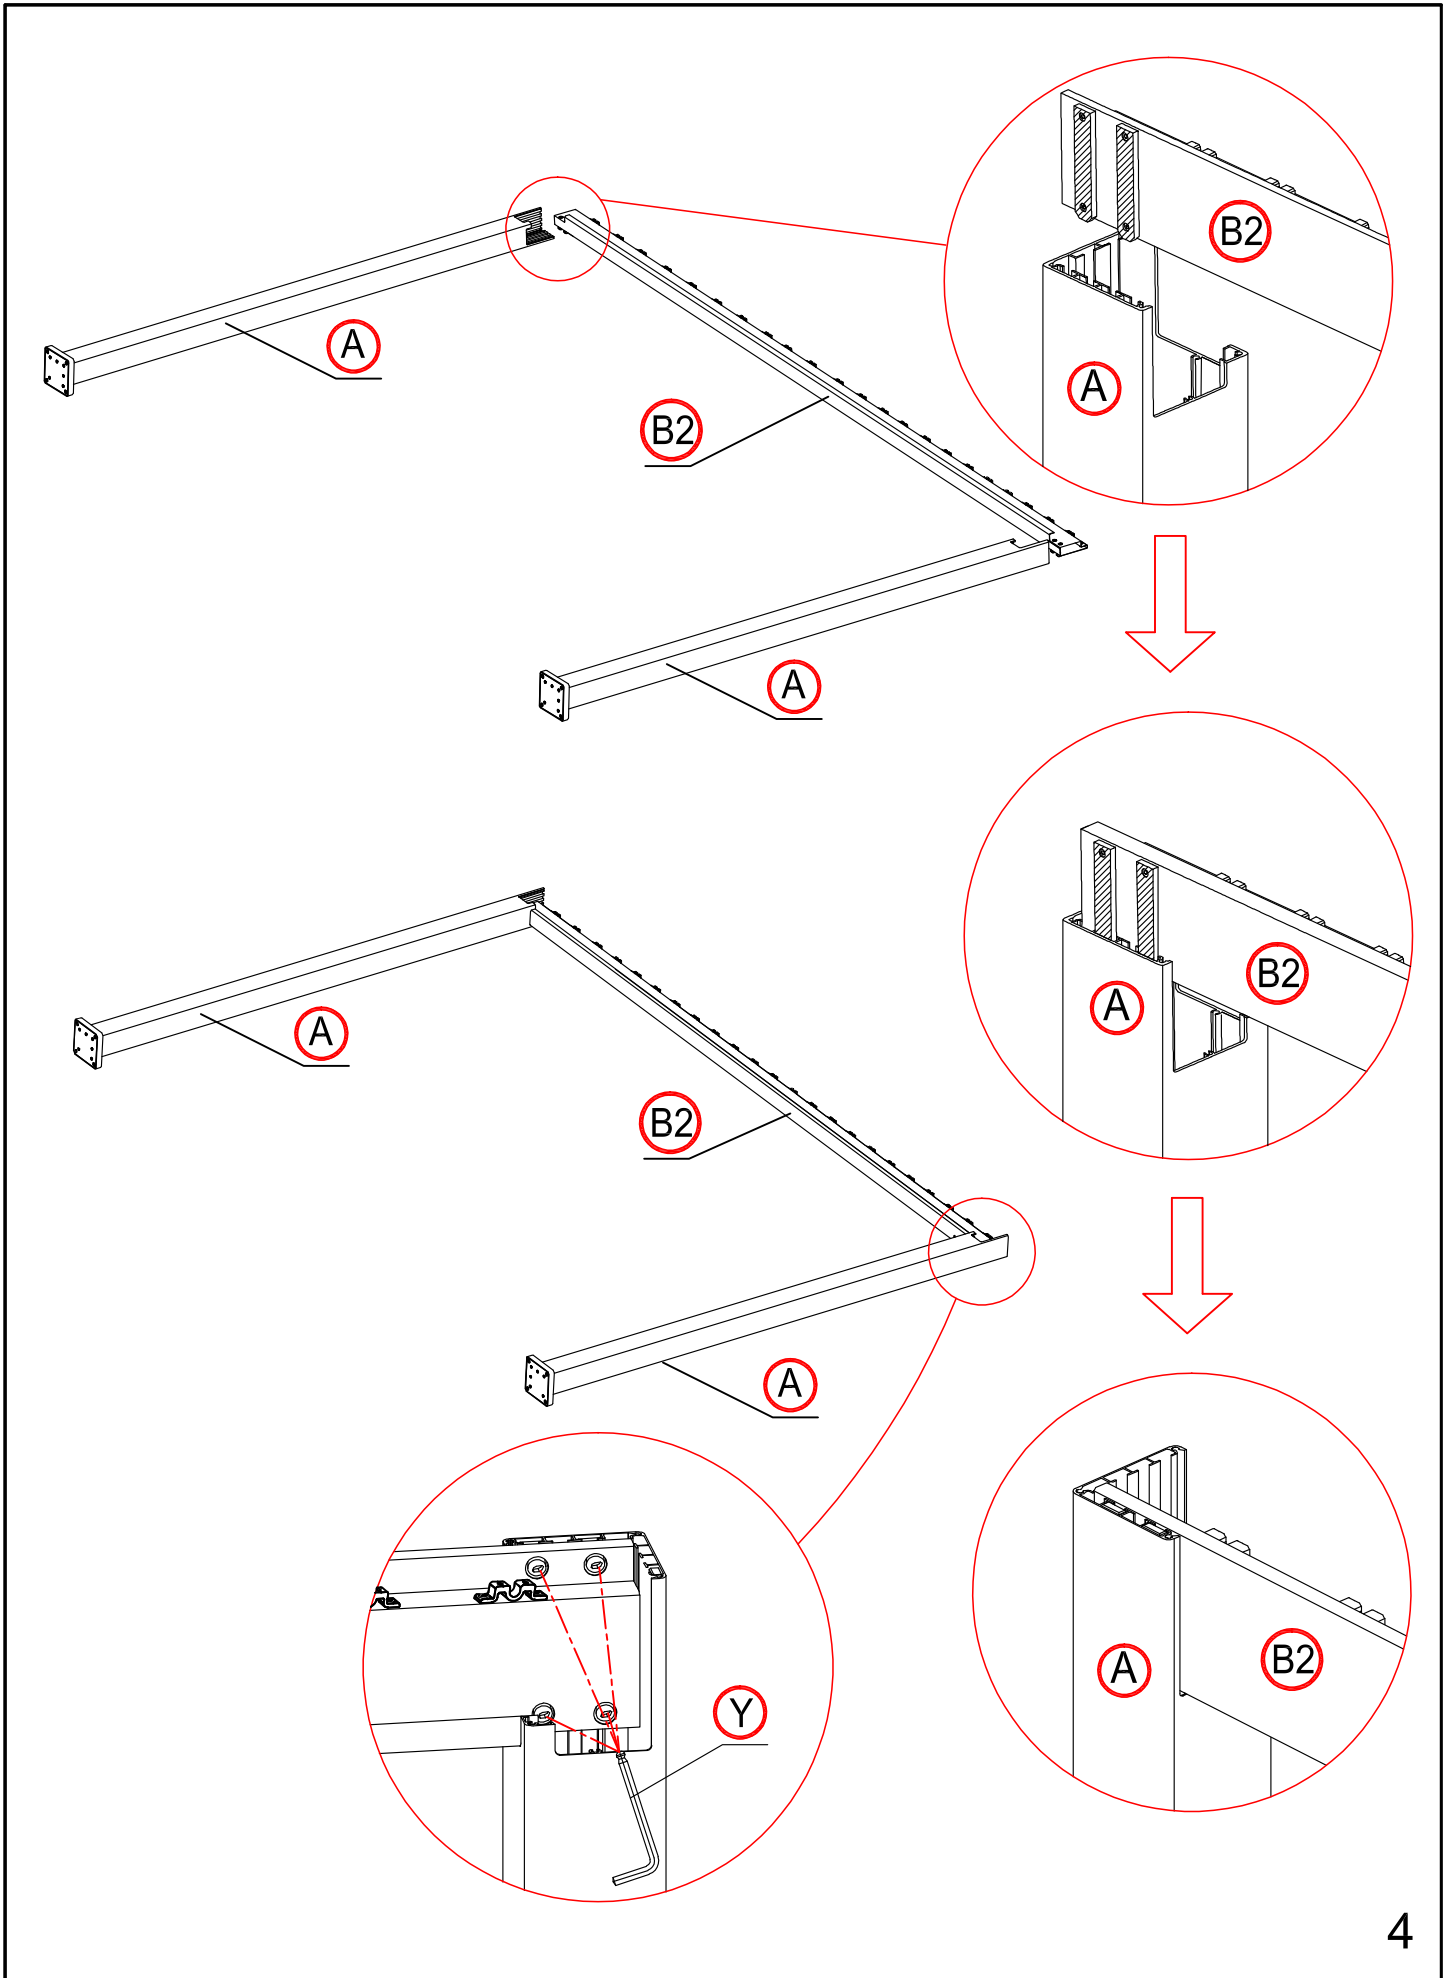

Warning

In snow season or in case of snow forecast open up your shutters in vertical position to avoid any damaging on your pergola.

What you need?

glove

knife

hammer

Safety hat

tapeline

electric screw driver

ladder

1

3

4

6

7

×1 time

×22 times

Make the shutter as vertical.

×4 times

16

×4 times

17

17