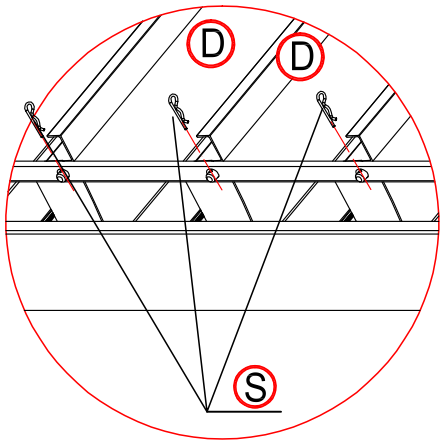

Warning

In snow season or in case of snow forecast open up your shutters in vertical position to avoid any damaging on your pergola.

What you need?

glove

knife

hammer

Safety hat

tapeline

×22 times

Make the shutter as vertical.

×4 times

16

×4 times

17

17