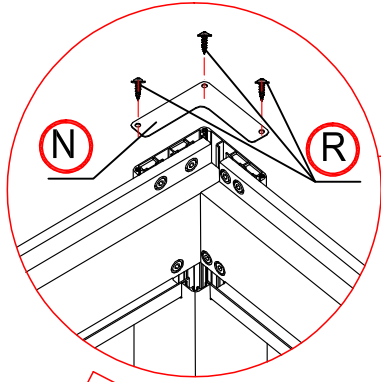

Warning

In snow season or in case of snow forecast open up your shutters in vertical position to avoid any damaging on your pergola.

What you need?

glove

knife

hammer

Safety hat

tapeline

×22 times

Make the shutter as vertical.

×4 times

16

×4 times

17

17