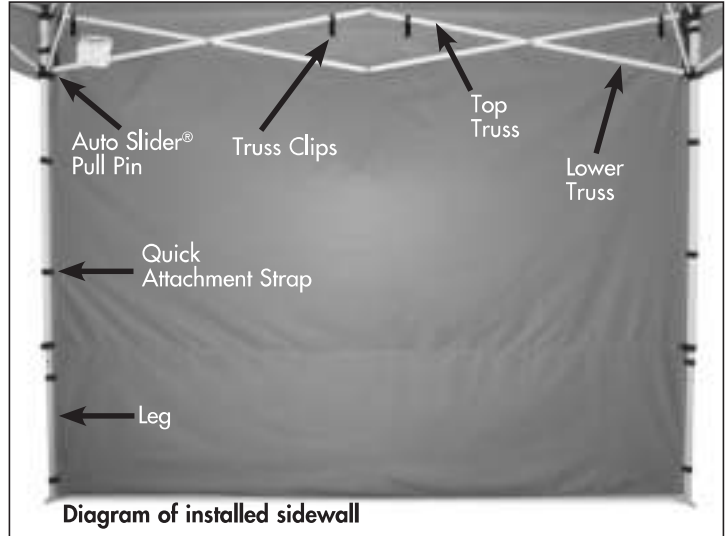

INSTRUCTIONS FOR SHELTER SIDEWALL ACCESSORY

SIDEWALL SET UP

Step 1. Completely set up your E-Z UP® Instant Shelter® in the area that you intend to shade according to the owners manual instructions.

To get full optimal sidewall coverage, set frame legs to the 3rd height adjustment hole/or middle setting.

Step 2. Attach sidewall to frame as shown. (2a) Attach quick attachment truss clips around the top truss as shown.

Step 3. Wrap quick attachment hook and loop straps around the legs of the shelter. (3a) Press straps into pad firmly.

Note:

- The top of the sidewall tucks underneath the valance of the fabric top.
- All professional E-Z UP® sidewalls have zippers on both sides to fully enclose your E-Z UP® Instant Shelter® with four sidewalls if desired.
- To ensure proper sidewall fit, slightly position legs inward and then attach sidewalls. Walls should be attached **BEFORE** frame is staked or secured down.