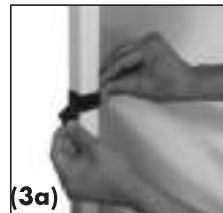

INSTRUCTIONS FOR SHELTER SIDEWALL ACCESSORY

SIDEWALL SET UP

Step 1. Completely set up your E-Z UP® Instant Shelter® in the area that you intend to shade according to the owners manual instructions.

To get full optimal sidewall coverage, set frame legs to the 3rd height adjustment hole/or middle setting.

Step 2. Attach sidewall to frame as shown. (2a) Attach quick attachment truss clips around the top truss as shown.

Step 3. Wrap quick attachment hook and loop straps around the legs of the shelter. (3a) Press straps into pad firmly.

Note:

- The top of the sidewall tucks underneath the valance of the fabric top.
- All professional E-Z UP® sidewalls have zippers on both sides to fully enclose your E-Z UP® Instant Shelter® with four sidewalls if desired.
- To ensure proper sidewall fit, slightly position legs inward and then attach sidewalls. Walls should be attached **BEFORE** frame is staked or secured down.