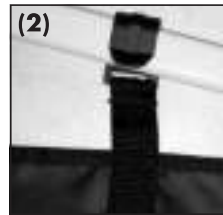

INSTRUCTIONS FOR SHELTER SIDEWALL ACCESSORY

SIDEWALL SET UP

Step 1. Completely set up your E-Z UP® Instant Shelter® in the area that you intend to shade according to the owners manual instructions.

To get full optimal sidewall coverage, set frame legs to the 3rd height adjustment hole/or middle setting.

Step 2. Attach sidewall to frame as shown. (2a) Attach quick attachment truss clips around the top truss as shown.

Step 3. Wrap quick attachment hook and loop straps around the legs of the shelter. (3a) Press straps into pad firmly.

Note:

- The top of the sidewall tucks underneath the valance of the fabric top.
- All professional E-Z UP® sidewalls have zippers on both sides to fully enclose your E-Z UP® Instant Shelter® with four sidewalls if desired.
- To ensure proper sidewall fit, slightly position legs inward and then attach sidewalls. Walls should be attached **BEFORE** frame is staked or secured down.