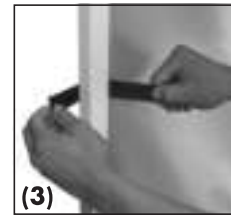

INSTRUCTIONS FOR SHELTER SIDEWALL ACCESSORY

SIDEWALL SET UP

Step 1. Completely set up your E-Z UP® Instant Shelter® in the area that you intend to shade according to the owners manual instructions.

To get full optimal sidewall coverage, set frame legs to the 3rd height adjustment hole/or middle setting.

Step 2. Attach sidewall to frame as shown. (2a) Attach quick attachment truss clips around the top truss as shown.

Step 3. Wrap quick attachment hook and loop straps around the legs of the shelter. (3a) Press straps into pad firmly.

Note:

- The top of the sidewall tucks underneath the valance of the fabric top.
- All professional E-Z UP® sidewalls have zippers on both sides to fully enclose your E-Z UP® Instant Shelter® with four sidewalls if desired.
- To ensure proper sidewall fit, slightly position legs inward and then attach sidewalls. Walls should be attached **BEFORE** frame is staked or secured down.