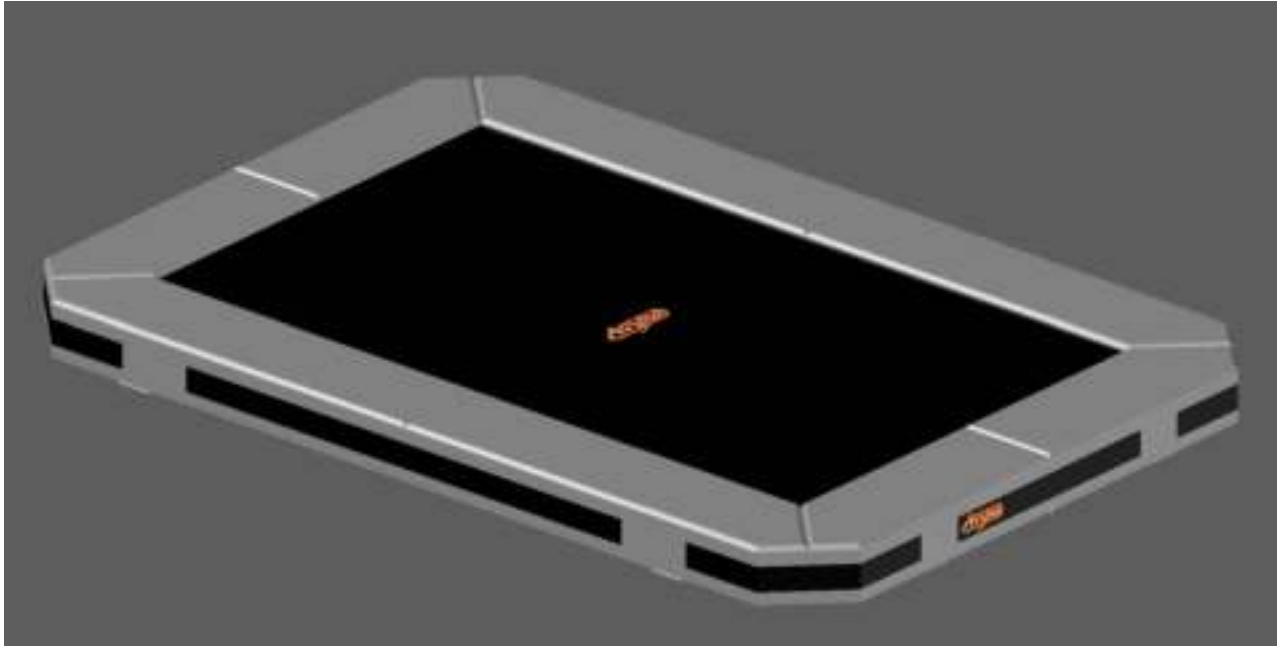

Model 223-I / Model 234-I
Model 238-I

Avyna

Rectangular trampolines

Assembly manual

Model 223-I / Model 234-I
Model 238-I

		Model 223-I APPROX 305x225cm		Model 234-I APPROX 340x240cm		Model 238-I APPROX 380x255cm	
		Quantity	Part number	Quantity	Part number	Quantity	Part number
Jumping mat		1	TEPL-223-I-222	1	TEPL-234-I-222	1	TEPL-238-I-222
Galvanized spring L=215mm Ø3.2mm			TEPL-200-211/A	78	TEPL-200-211/A	90	TEPL-200-211/A
Galvanized spring L=175mm Ø3.2mm		74	TEPL-200-211/C	4	TEPL-200-211/C	4	TEPL-200-211/C
Galvanized spring L=140mm Ø3.2mm		4	TEPL-200-211/E				
Safety pad		1	TEPL-223-I-333-green or AVGR-223-I-333-grey or CAM-223-I-333-camouflage OR AVBL-223-I-black	1	TEPL-234-I-333-green or AVGR-234-I-333-grey or CAM-234-I-333-camouflage OR AVBL-234-I-black	1	TEPL-238-I-333-green or AVGR-238-I-333-grey or CAM-238-I-333-camouflage or AVBL-238-I-333-black
Fastener for Safety pad		8	TEPL-ELAS-A	12	TEPL-ELAS-A	12	TEPL-ELAS-A
Inground pin		8	TEPL-PIN	8	TEPL-PIN	8	TEPL-PIN
K-tube		2	TEPL-223-1141	2	TEPL-234-1141	2	TEPL-238-1141

		Model 223-I APPROX 305x225cm		Model 234-I APPROX 340x240cm		Model 238-I APPROX 380x255cm	
		Quantity	Part number	Quantity	Part number	Quantity	Part number
C-tube		2	TEPL-223-112	2	TEPL-234-112	2	TEPL-238-112
Tool for spring		1	TOOL-SPRING	1	TOOL-SPRING	1	TOOL-SPRING
Inground pin		8	TEPL-SP-PIN	12	TEPL-SP-PIN	12	TEPL-SP-PIN
Fastener for Safety pad		20	TEPL-ELAS-B	20	TEPL-ELAS-B	20	TEPL-ELAS-B
Users Manual		1	208010101	1	208010101	1	208010101
Warning Card		1	208040101	1	208040101	1	208040101
Tie rip for warning card		1	209010102	1	209010102	1	209010102
Safety manual		1	208010301	1	208010301	1	208010301