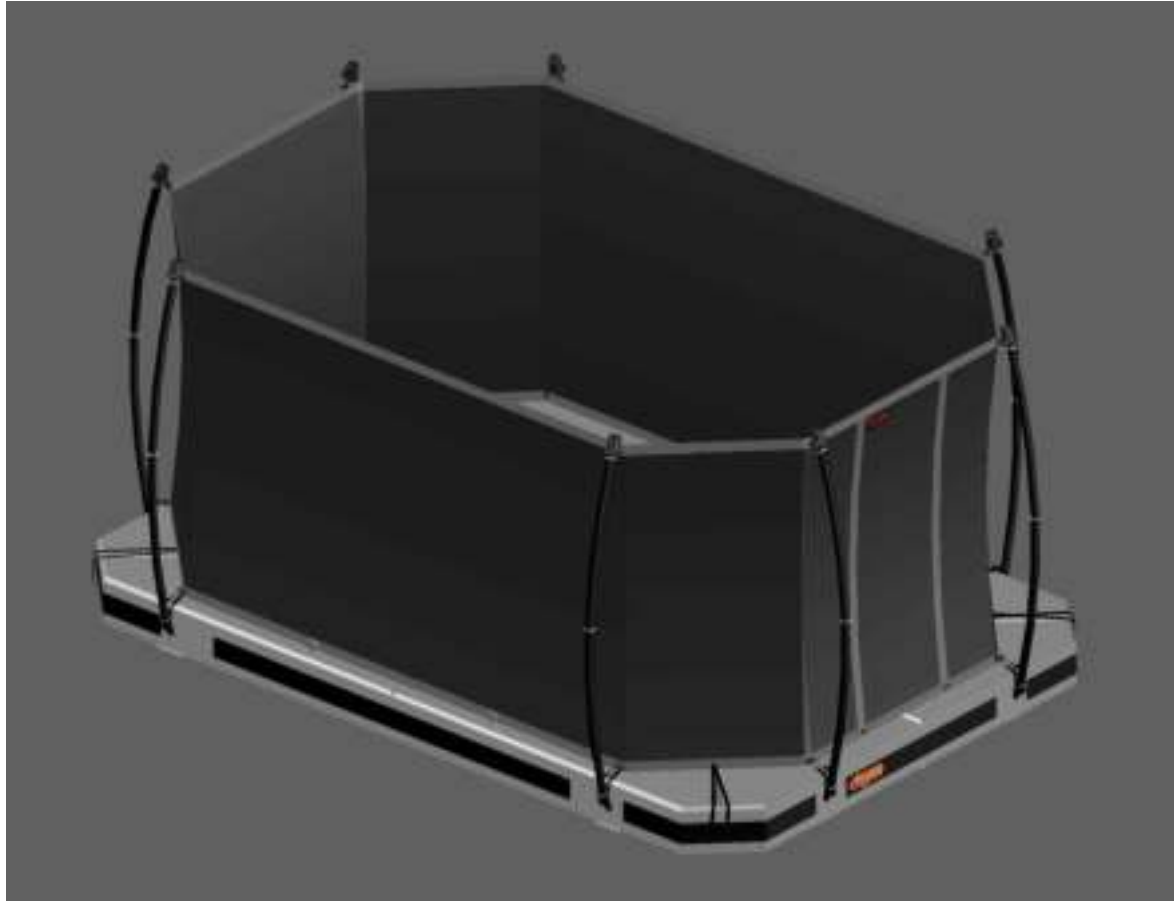

Model 223-I / Model 234-I / Model 238-I