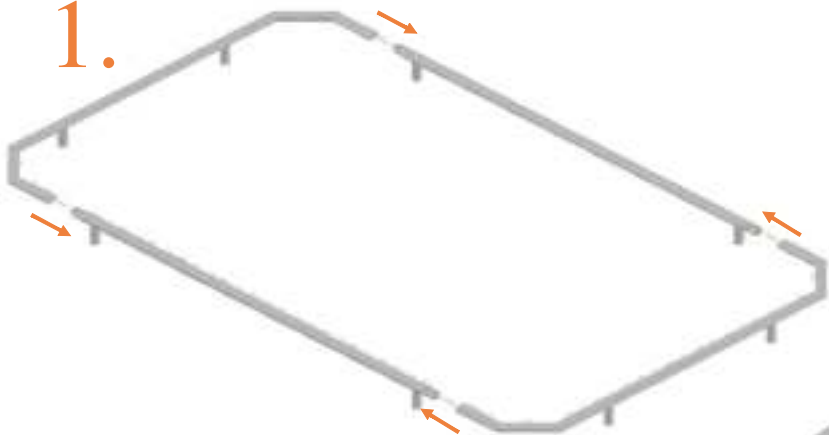

Model 223-I / Model 234-I
Model 238-I

Avyna

Rectangular trampolines

Assembly manual

Model 223-I / Model 234-I
Model 238-I

		Model 223-I APPROX 305x225cm		Model 234-I APPROX 340x240cm		Model 238-I APPROX 380x255cm	
		Quantity	Part number	Quantity	Part number	Quantity	Part number
Jumping mat		1	TEPL-223-I-222	1	TEPL-234-I-222	1	TEPL-238-I-222
Galvanized spring L=215mm Ø3.2mm			TEPL-200-211/A	78	TEPL-200-211/A	90	TEPL-200-211/A
Galvanized spring L=175mm Ø3.2mm		74	TEPL-200-211/C	4	TEPL-200-211/C	4	TEPL-200-211/C
Galvanized spring L=140mm Ø3.2mm		4	TEPL-200-211/E				
Safety pad		1	TEPL-223-I-333-green or AVGR-223-I-333-grey or CAM-223-I-333-camouflage OR AVBL-223-I-black	1	TEPL-234-I-333-green or AVGR-234-I-333-grey or CAM-234-I-333-camouflage OR AVBL-234-I-black	1	TEPL-238-I-333-green or AVGR-238-I-333-grey or CAM-238-I-333-camouflage or AVBL-238-I-333-black
Fastener for Safety pad		8	TEPL-ELAS-A	12	TEPL-ELAS-A	12	TEPL-ELAS-A
Inground pin		8	TEPL-PIN	8	TEPL-PIN	8	TEPL-PIN
K-tube		2	TEPL-223-1141	2	TEPL-234-1141	2	TEPL-238-1141

		Model 223-I APPROX 305x225cm		Model 234-I APPROX 340x240cm		Model 238-I APPROX 380x255cm	
		Quantity	Part number	Quantity	Part number	Quantity	Part number
C-tube		2	TEPL-223-112	2	TEPL-234-112	2	TEPL-238-112
Tool for spring		1	TOOL-SPRING	1	TOOL-SPRING	1	TOOL-SPRING
Inground pin		8	TEPL-SP-PIN	12	TEPL-SP-PIN	12	TEPL-SP-PIN
Fastener for Safety pad		20	TEPL-ELAS-B	20	TEPL-ELAS-B	20	TEPL-ELAS-B
Users Manual		1	208010101	1	208010101	1	208010101
Warning Card		1	208040101	1	208040101	1	208040101
Tie rip for warning card		1	209010102	1	209010102	1	209010102
Safety manual		1	208010301	1	208010301	1	208010301

1.

2.

3.

223-I : Max 20cm
234-I / 238-I : Max 25cm

223-I : Min 60cm
234-I / 238-I : Min 80cm

4.

5.

223: 4x spring 140mm
234 / 238 :4x spring 175mm