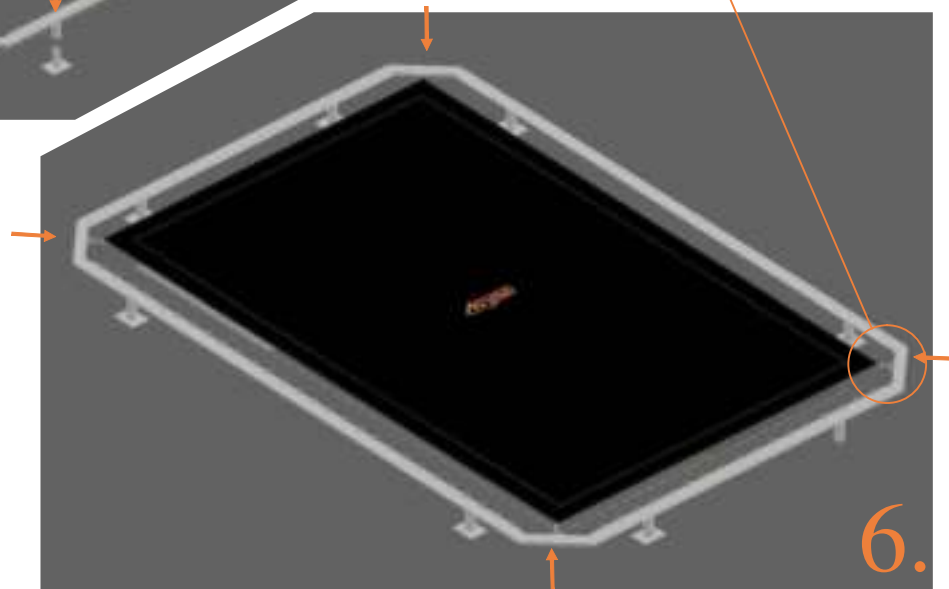

Model 223-I / Model 234-I
Model 238-I

Avyna

Rectangular trampolines

Assembly manual

Model 223-I / Model 234-I
Model 238-I

		Model 223-I APPROX 305x225cm		Model 234-I APPROX 340x240cm		Model 238-I APPROX 380x255cm	
		Quantity	Part number	Quantity	Part number	Quantity	Part number
Jumping mat		1	TEPL-223-I-222	1	TEPL-234-I-222	1	TEPL-238-I-222
Galvanized spring L=215mm Ø3.2mm			TEPL-200-211/A	78	TEPL-200-211/A	90	TEPL-200-211/A
Galvanized spring L=175mm Ø3.2mm		74	TEPL-200-211/C	4	TEPL-200-211/C	4	TEPL-200-211/C
Galvanized spring L=140mm Ø3.2mm		4	TEPL-200-211/E				
Safety pad		1	TEPL-223-I-333-green or AVGR-223-I-333-grey or CAM-223-I-333-camouflage OR AVBL-223-I-black	1	TEPL-234-I-333-green or AVGR-234-I-333-grey or CAM-234-I-333-camouflage OR AVBL-234-I-black	1	TEPL-238-I-333-green or AVGR-238-I-333-grey or CAM-238-I-333-camouflage or AVBL-238-I-333-black
Fastener for Safety pad		8	TEPL-ELAS-A	12	TEPL-ELAS-A	12	TEPL-ELAS-A
Inground pin		8	TEPL-PIN	8	TEPL-PIN	8	TEPL-PIN
K-tube		2	TEPL-223-1141	2	TEPL-234-1141	2	TEPL-238-1141

		Model 223-I APPROX 305x225cm		Model 234-I APPROX 340x240cm		Model 238-I APPROX 380x255cm	
		Quantity	Part number	Quantity	Part number	Quantity	Part number
C-tube		2	TEPL-223-112	2	TEPL-234-112	2	TEPL-238-112
Tool for spring		1	TOOL-SPRING	1	TOOL-SPRING	1	TOOL-SPRING
Inground pin		8	TEPL-SP-PIN	12	TEPL-SP-PIN	12	TEPL-SP-PIN
Fastener for Safety pad		20	TEPL-ELAS-B	20	TEPL-ELAS-B	20	TEPL-ELAS-B
Users Manual		1	208010101	1	208010101	1	208010101
Warning Card		1	208040101	1	208040101	1	208040101
Tie rip for warning card		1	209010102	1	209010102	1	209010102
Safety manual		1	208010301	1	208010301	1	208010301

1.

2.

3.

223-I : Max 20cm
234-I / 238-I : Max 25cm

223-I : Min 60cm
234-I / 238-I : Min 80cm

4.

5.

223: 4x spring 140mm
234 / 238 :4x spring 175mm