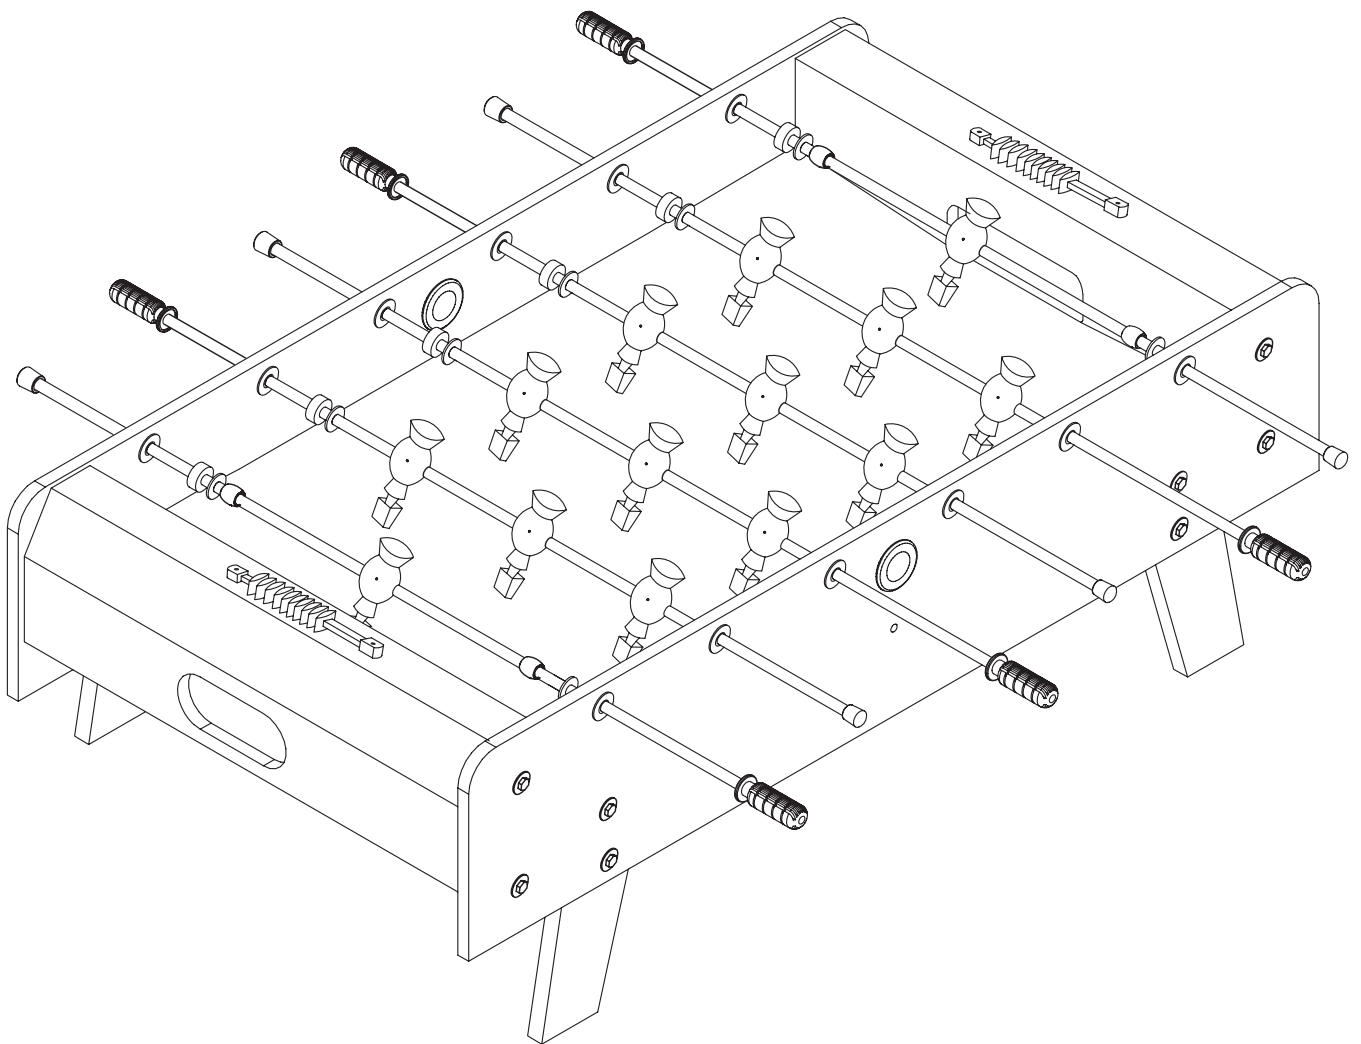

Model Name:3' Mini Soccer Table

INSTRUCTIONS MANUAL

Part List

<p>#1</p>  <p>Side Panel 2 Pcs</p>	<p>#2</p>  <p>End Panel 2 Pcs</p>	<p>#3</p>  <p>Playing Field 1 Pc</p>	<p>#4</p>  <p>Left Leg 2 Pcs</p>
<p>#5</p>  <p>Right Leg 2 Pcs</p>	<p>#6</p>  <p>Playfield Support 1 Pc</p>	<p>#7</p>  <p>1/4" Bolt 16 Pcs</p>	<p>#8</p>  <p>1/4" Washer 16 Pcs</p>
<p>#9</p>  <p>Flat Head Screw 4 Pcs</p>	<p>#10</p>  <p>Washer Head Screw 2 Pcs</p>	<p>#11</p>  <p>Plastic Bumper 12 Pcs</p>	<p>#12</p>  <p>Plastic Washer 12 Pcs</p>
<p>#13</p>  <p>Slide Scorer 2 Pcs</p>	<p>#14</p>  <p>Triangle Insert 4 Pcs</p>	<p>#15</p>  <p>Handle 6 Pcs</p>	<p>#16</p>  <p>Rod Cap 6 Pcs</p>
<p>#17</p>  <p>1 Blue Player Rod 1 Pc</p>	<p>#18</p>  <p>3 Blue Players Rod 2 Pcs</p>	<p>#19</p>  <p>1 Red Player Rod 1 Pc</p>	<p>#20</p>  <p>3 Red Players Rod 2 Pcs</p>
<p>#21</p>  <p>Soccer Ball 2 Pcs</p>	<p>#22</p>  <p>Wrench 1 Pc</p>		

Step:1

<p>#1</p>  <p>Side Panel 1 Pcs</p>	<p>#2</p>  <p>End Panel 2 Pcs</p>	<p>#7</p>  <p>1/4" Bolt 4 Pcs</p>	<p>#8</p>  <p>1/4" Washer 4 Pcs</p>
<p>#22</p>  <p>Wrench 1 Pc</p>			

Step:2

<p>#17</p>  <p>1 Blue Player Rod 1 Pc</p>	<p>#18</p>  <p>3 Blue Players Rod 2 Pcs</p>	<p>#19</p>  <p>1 Red Player Rod 1 Pc</p>	<p>#20</p>  <p>3 Red Players Rod 2 Pcs</p>
<p>#11</p>  <p>Plastic Bumper 12 Pcs</p>	<p>#12</p>  <p>Plastic Washer 12 Pcs</p>		

Step 3

Step:4

<p>#1</p>  <p>Side Panel 1 Pcs</p>	<p>#4</p>  <p>Left Leg 2 Pcs</p>	<p>#5</p>  <p>Right Leg 2 Pcs</p>	<p>#6</p>  <p>Playfield Support 1 Pc</p>
<p>#10</p>  <p>Washer Head Screw 2 Pcs</p>	<p>#14</p>  <p>Triangle Insert 4 Pcs</p>	<p>#7</p>  <p>1/4" Bolt 12 Pcs</p>	<p>#8</p>  <p>1/4" Washer 12 Pcs</p>