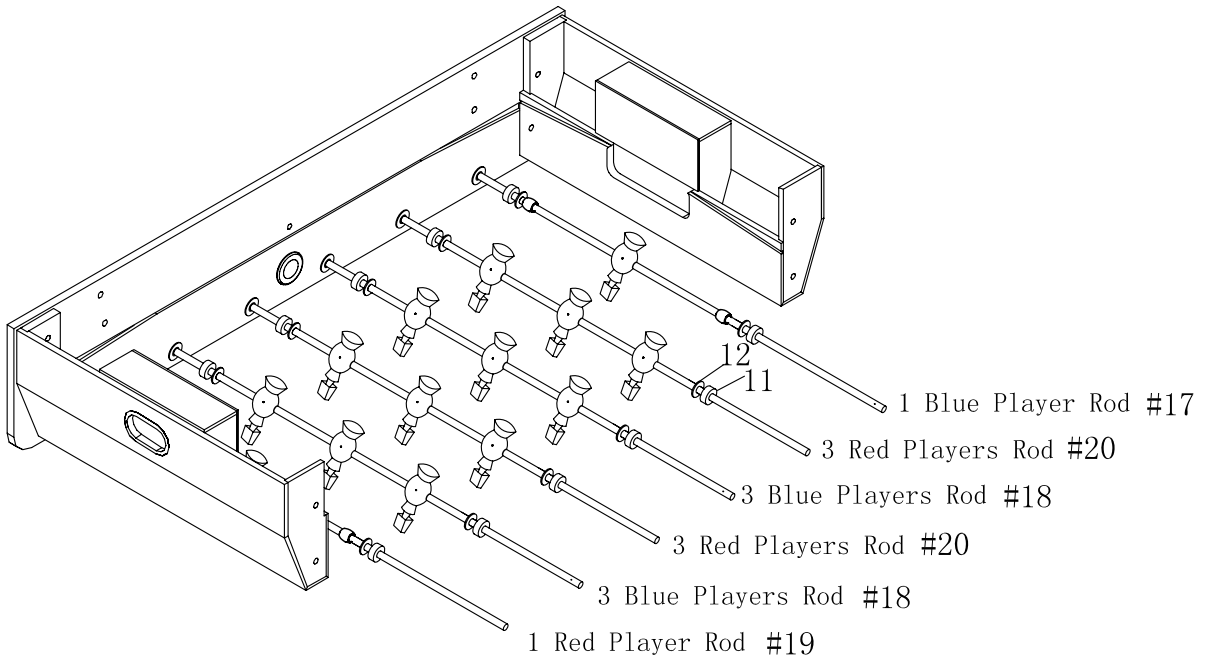

Model Name:3' Mini Soccer Table

INSTRUCTIONS MANUAL

Part List

<p>#1</p>  <p>Side Panel 2 Pcs</p>	<p>#2</p>  <p>End Panel 2 Pcs</p>	<p>#3</p>  <p>Playing Field 1 Pc</p>	<p>#4</p>  <p>Left Leg 2 Pcs</p>
<p>#5</p>  <p>Right Leg 2 Pcs</p>	<p>#6</p>  <p>Playfield Support 1 Pc</p>	<p>#7</p>  <p>1/4" Bolt 16 Pcs</p>	<p>#8</p>  <p>1/4" Washer 16 Pcs</p>
<p>#9</p>  <p>Flat Head Screw 4 Pcs</p>	<p>#10</p>  <p>Washer Head Screw 2 Pcs</p>	<p>#11</p>  <p>Plastic Bumper 12 Pcs</p>	<p>#12</p>  <p>Plastic Washer 12 Pcs</p>
<p>#13</p>  <p>Slide Scorer 2 Pcs</p>	<p>#14</p>  <p>Triangle Insert 4 Pcs</p>	<p>#15</p>  <p>Handle 6 Pcs</p>	<p>#16</p>  <p>Rod Cap 6 Pcs</p>
<p>#17</p>  <p>1 Blue Player Rod 1 Pc</p>	<p>#18</p>  <p>3 Blue Players Rod 2 Pcs</p>	<p>#19</p>  <p>1 Red Player Rod 1 Pc</p>	<p>#20</p>  <p>3 Red Players Rod 2 Pcs</p>
<p>#21</p>  <p>Soccer Ball 2 Pcs</p>	<p>#22</p>  <p>Wrench 1 Pc</p>		

Step:1

<p>#1</p>  <p>Side Panel 1 Pcs</p>	<p>#2</p>  <p>End Panel 2 Pcs</p>	<p>#7</p>  <p>1/4" Bolt 4 Pcs</p>	<p>#8</p>  <p>1/4" Washer 4 Pcs</p>
<p>#22</p>  <p>Wrench 1 Pc</p>			

Step:2

<p>#17</p>  <p>1 Blue Player Rod 1 Pc</p>	<p>#18</p>  <p>3 Blue Players Rod 2 Pcs</p>	<p>#19</p>  <p>1 Red Player Rod 1 Pc</p>	<p>#20</p>  <p>3 Red Players Rod 2 Pcs</p>
<p>#11</p>  <p>Plastic Bumper 12 Pcs</p>	<p>#12</p>  <p>Plastic Washer 12 Pcs</p>		

Step 3

Step:4

<p>#1</p>  <p>Side Panel 1 Pcs</p>	<p>#4</p>  <p>Left Leg 2 Pcs</p>	<p>#5</p>  <p>Right Leg 2 Pcs</p>	<p>#6</p>  <p>Playfield Support 1 Pc</p>
<p>#10</p>  <p>Washer Head Screw 2 Pcs</p>	<p>#14</p>  <p>Triangle Insert 4 Pcs</p>	<p>#7</p>  <p>1/4" Bolt 12 Pcs</p>	<p>#8</p>  <p>1/4" Washer 12 Pcs</p>