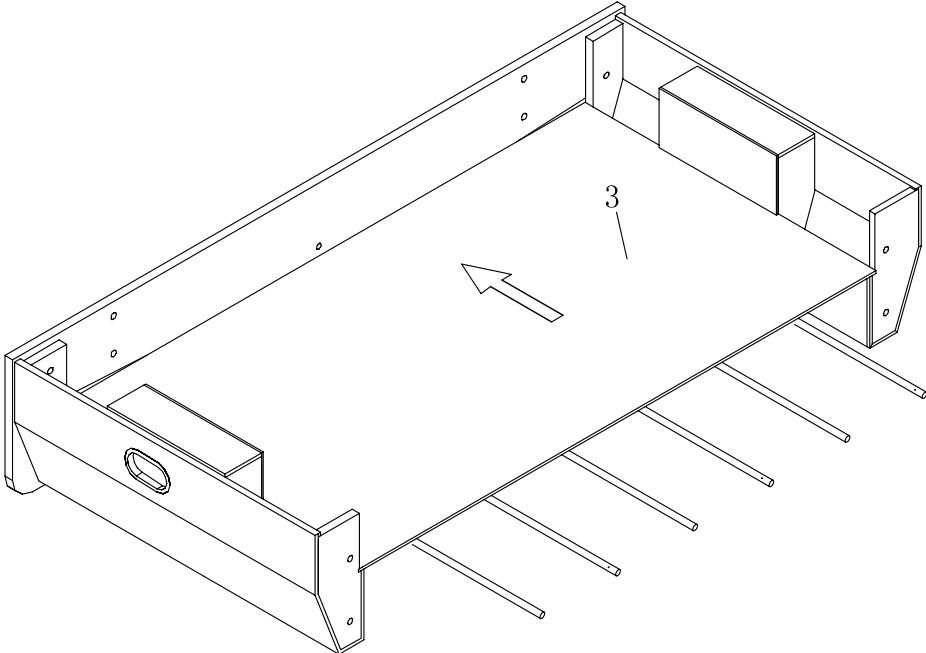

Model Name:3' Mini Soccer Table

INSTRUCTIONS MANUAL

Part List

<p>#1</p>  <p>Side Panel 2 Pcs</p>	<p>#2</p>  <p>End Panel 2 Pcs</p>	<p>#3</p>  <p>Playing Field 1 Pc</p>	<p>#4</p>  <p>Left Leg 2 Pcs</p>
<p>#5</p>  <p>Right Leg 2 Pcs</p>	<p>#6</p>  <p>Playfield Support 1 Pc</p>	<p>#7</p>  <p>1/4" Bolt 16 Pcs</p>	<p>#8</p>  <p>1/4" Washer 16 Pcs</p>
<p>#9</p>  <p>Flat Head Screw 4 Pcs</p>	<p>#10</p>  <p>Washer Head Screw 2 Pcs</p>	<p>#11</p>  <p>Plastic Bumper 12 Pcs</p>	<p>#12</p>  <p>Plastic Washer 12 Pcs</p>
<p>#13</p>  <p>Slide Scorer 2 Pcs</p>	<p>#14</p>  <p>Triangle Insert 4 Pcs</p>	<p>#15</p>  <p>Handle 6 Pcs</p>	<p>#16</p>  <p>Rod Cap 6 Pcs</p>
<p>#17</p>  <p>1 Blue Player Rod 1 Pc</p>	<p>#18</p>  <p>3 Blue Players Rod 2 Pcs</p>	<p>#19</p>  <p>1 Red Player Rod 1 Pc</p>	<p>#20</p>  <p>3 Red Players Rod 2 Pcs</p>
<p>#21</p>  <p>Soccer Ball 2 Pcs</p>	<p>#22</p>  <p>Wrench 1 Pc</p>		

Step:1

<p>#1</p>  <p>Side Panel 1 Pcs</p>	<p>#2</p>  <p>End Panel 2 Pcs</p>	<p>#7</p>  <p>1/4" Bolt 4 Pcs</p>	<p>#8</p>  <p>1/4" Washer 4 Pcs</p>
<p>#22</p>  <p>Wrench 1 Pc</p>			

Step:2

<p>#17</p>  <p>1 Blue Player Rod 1 Pc</p>	<p>#18</p>  <p>3 Blue Players Rod 2 Pcs</p>	<p>#19</p>  <p>1 Red Player Rod 1 Pc</p>	<p>#20</p>  <p>3 Red Players Rod 2 Pcs</p>
<p>#11</p>  <p>Plastic Bumper 12 Pcs</p>	<p>#12</p>  <p>Plastic Washer 12 Pcs</p>		

Step 3

Step:4

<p>#1</p>  <p>Side Panel 1 Pcs</p>	<p>#4</p>  <p>Left Leg 2 Pcs</p>	<p>#5</p>  <p>Right Leg 2 Pcs</p>	<p>#6</p>  <p>Playfield Support 1 Pc</p>
<p>#10</p>  <p>Washer Head Screw 2 Pcs</p>	<p>#14</p>  <p>Triangle Insert 4 Pcs</p>	<p>#7</p>  <p>1/4" Bolt 12 Pcs</p>	<p>#8</p>  <p>1/4" Washer 12 Pcs</p>