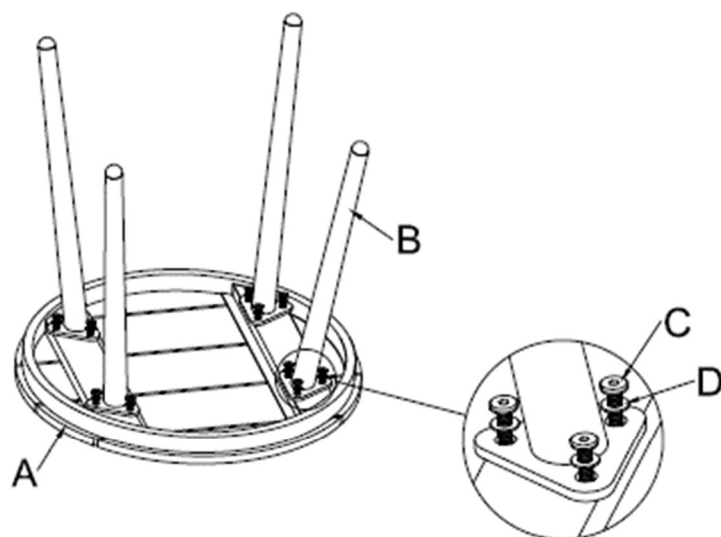

ASSEMBLING INSTRUCTION  
SIDETABLE Ø50xH48 (21795NF)

A		1pc
B		4pcs
C	 M6*20	12pcs

D	 M6	12pcs
E		1pc

Note: first screw all bolts in by hand, before tightening.

①

②