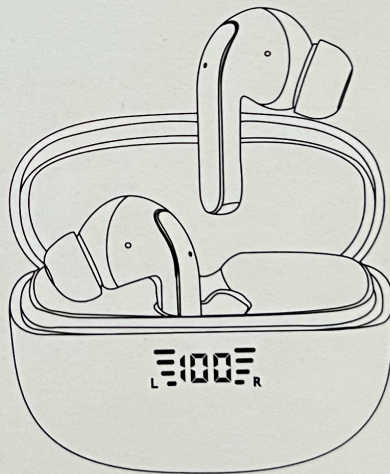

YURDA Wireless Earphone

Name: True Wireless Stereo Earbuds
Model: YURDA
Material: ABS
Transmission distance: 10 meters
Standby time: 90 hours
Listening time: 5 hours (80% volume)
Battery capacity: 300mAh (Charging Case)
35mAh (Earbuds)
Charging current: DC5V1A
Charging time: 2 hours
Charging interface: Type-C