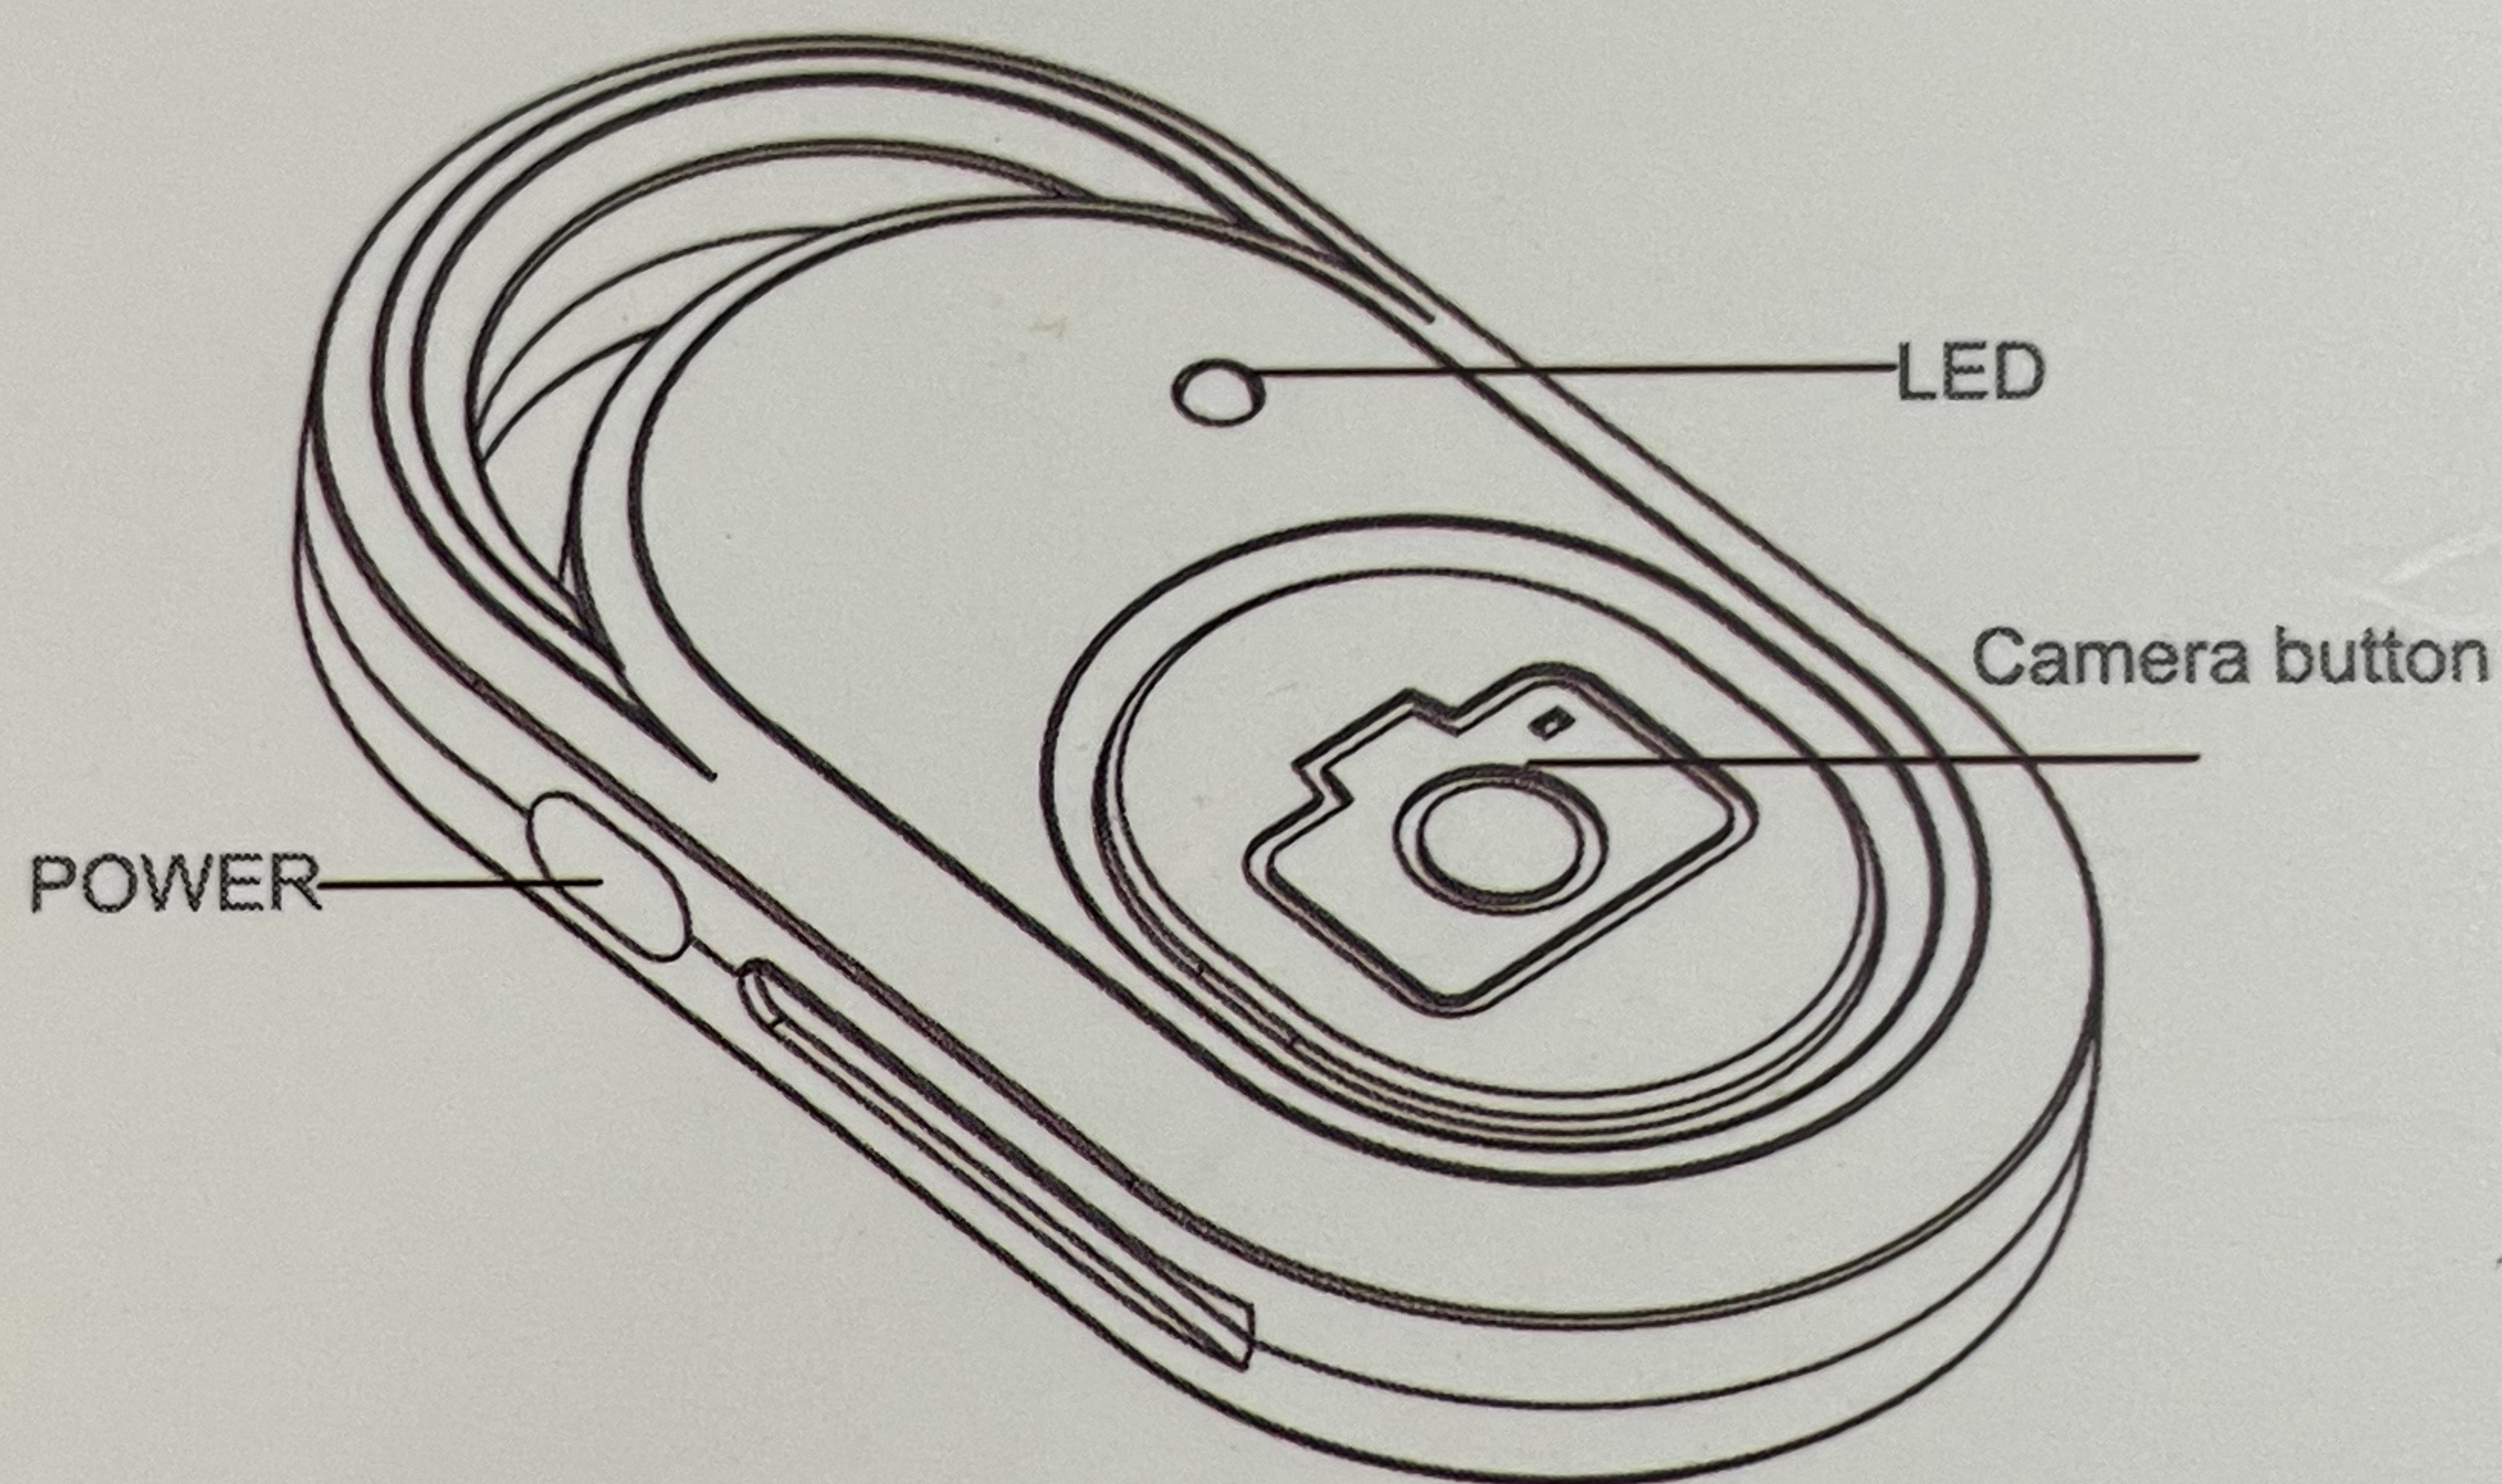

Compatible with Android 4.2.2 or newer
and IOS 6.0 or newer

Specifications

Model: shutter

Operating system: compatible with Android 4.2.2 or newer and IOS 6.0 or newer

Communication: For Bluetooth Version 3.0

Transmit frequency: 2.4GHz-2.4835GHz

Communication distance: 10m(30ft)

Battery life: CR2032*1 cell/about 6 months under working in 20 times a day

Dimension: 46*31.3*11.8mm

Weight: About 10g

Made in China