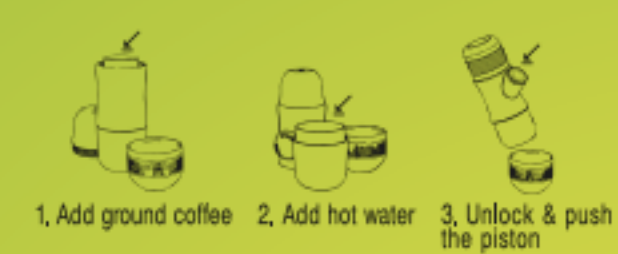

Производител и вносител: Eten Group, OOO, OOO, 06123070268, София, БГ, 1836,
бул. Князевы Братя №93, в. 7, Тел. +359 2 8691822, Факс: +359 2 8691823,
e-mail: sales@eten.bg, www.etengroup.com
Manufacturer and Importer: Eten Ltd, 1836, Sofia, Bulgaria, Phone +359 2 8691823, Fax +359 2 8691823, e-mail: sales@eten.bg, www.etengroup.com