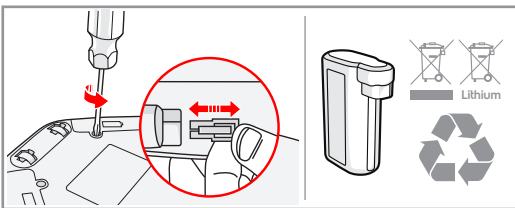

AEG

RX9.2

RX9

RX8

shop.aeg.de

1. **RX9.2**
2. 1x Robotic main brush
     Ref: ARMB1
     PNC: 9009230757
   - 2x Robotic side brush 2 pack
     Ref: ARSB3
     PNC: 9009230773
   - 1x RX9.2 Performance kit
     Ref: ARK3
     PNC: 9009230799
   - 4x Robotic side brush 4 pack
     Ref: ARSB2
     PNC: 9001681197

1. **RX9, RX8**
2. 1x Robotic main brush
     Ref: ARMB1
     PNC: 9009230757
   - 2x Robotic side brush 2 pack
     Ref: ARSB3
     PNC: 9009230773
   - 1x RX9/8 Performance kit
     Ref: ARK2
     PNC: 9001691121
   - 4x Robotic side brush 4 pack
     Ref: ARSB2
     PNC: 9001681197

The software in the robot is partly based on free and open source software. To access the source code of these components and to see the full copyright information and applicable license terms, please visit: www.electrolux.com/rvc-supplementary

For control according to international standards, please visit www.aeg.com/rvc-supplementary