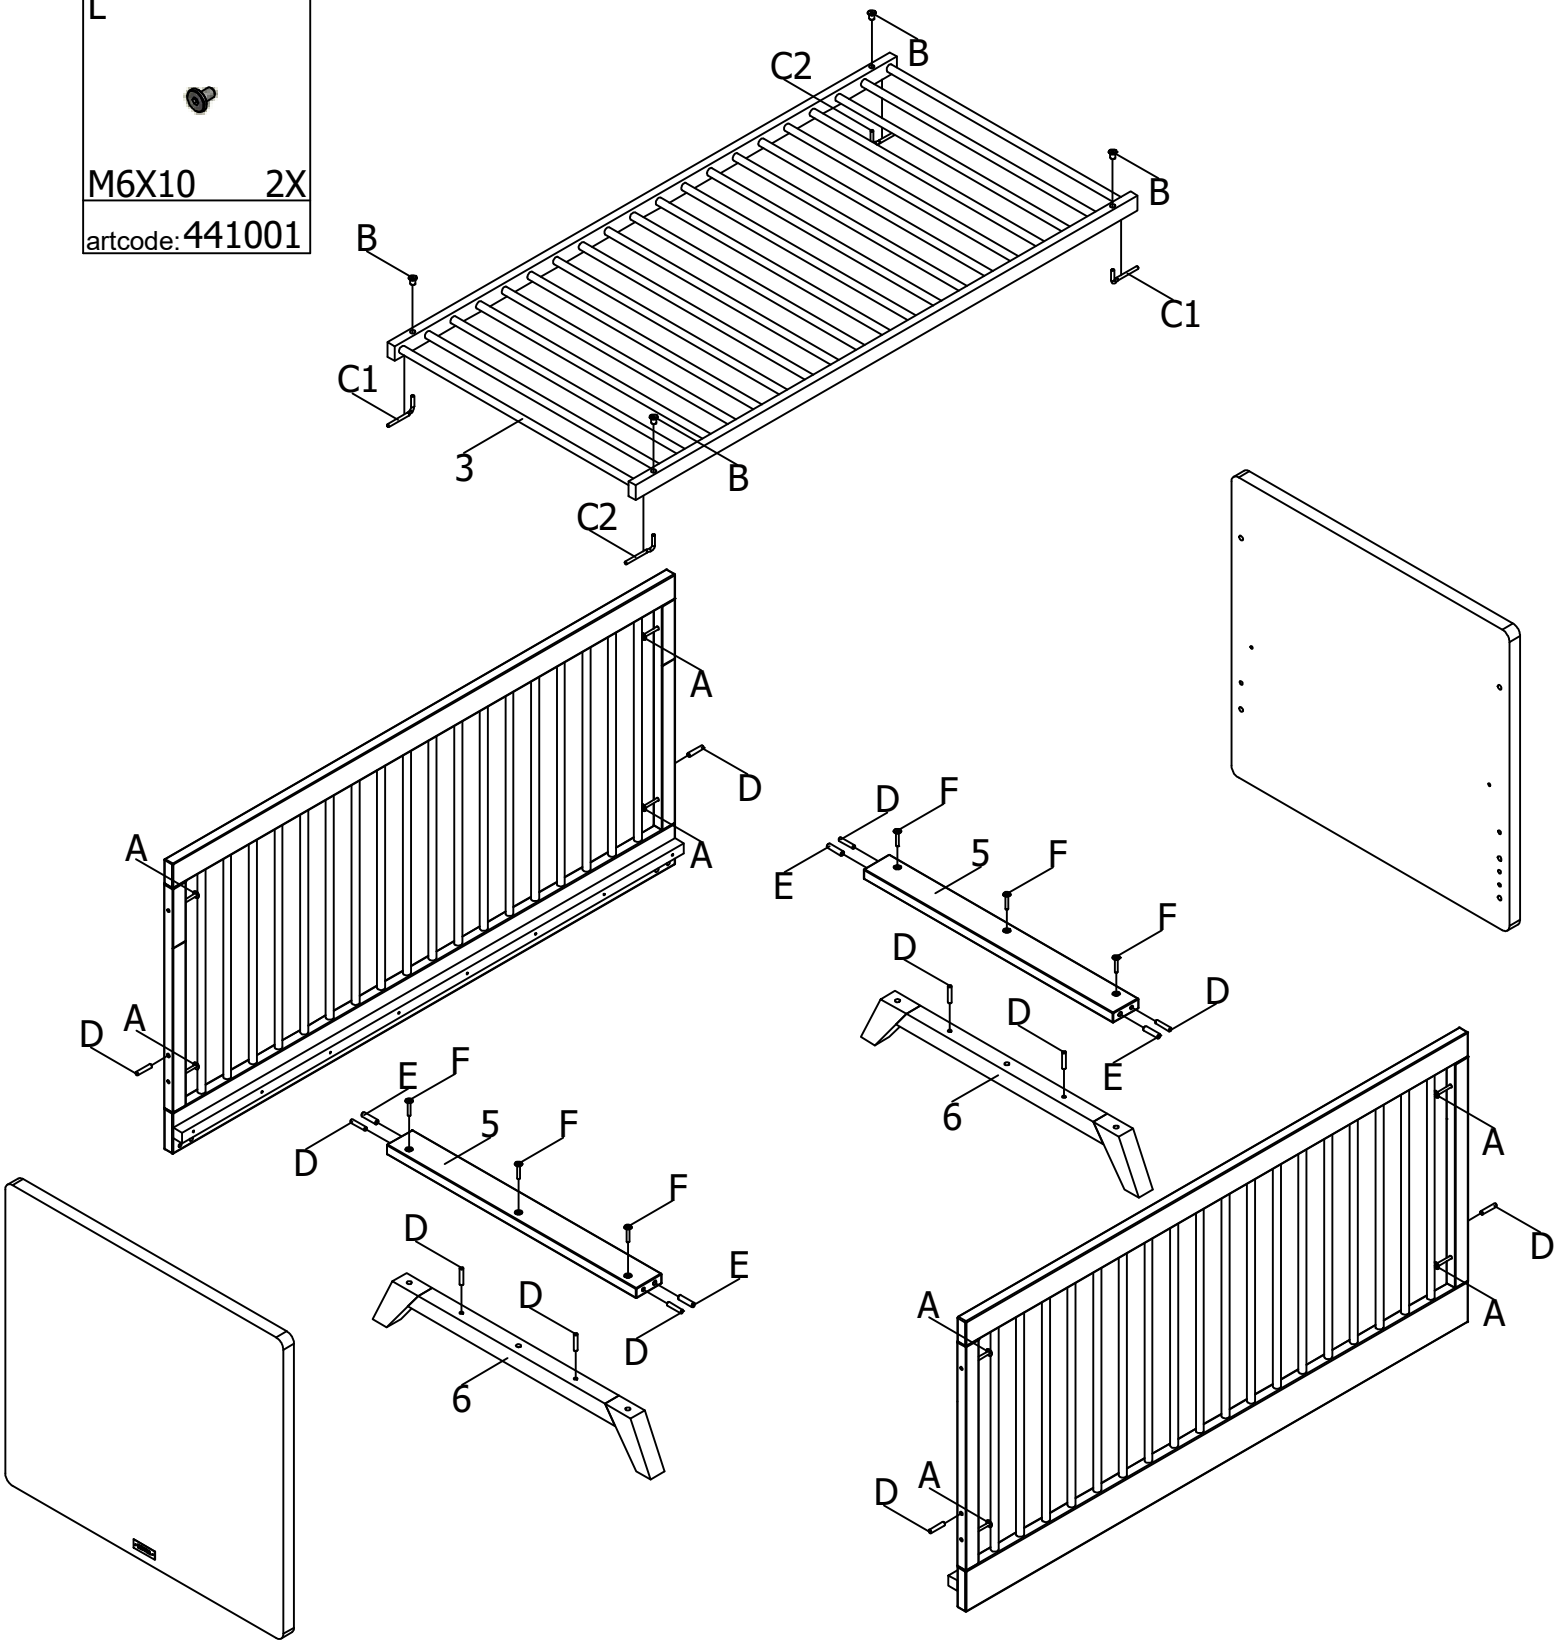

ASSEMBLY INSTRUCTION  
MONTAGE HANDLEIDING  
MONTAGE ANLEITUNG  
NOTICE DE MONTAGE  
MANUAL DE MONTAJE

UK  
NL  
D  
F  
ESP

MODEL :KYAN  
TYPE :BENCHBED 70X140  
COLOUR :DEEPGREY/NATURAL  
ART.CODE :163180.29.

Distributor:

BOPITA  
Energieweg 1  
6662 NS Elst  
The Netherlands

[www.bopita.com](http://www.bopita.com)

25.05.2020.

A  M6X45 8X artcode: 441049	B  M6 4X artcode: 442015	C1  2X artcode: 897012	C2  2X artcode: 897012	D  Ø8X40 16X artcode:	E  Ø10X40 4X artcode:
F  M6X35 6X artcode: 441013	G  4X artcode: 444007	H  4X artcode: 444006	I  SW4 1X artcode: 445001	J  SW5 1X artcode: 445002	K  SW6 1X artcode: 445003
L  M6X10 2X artcode: 441001					