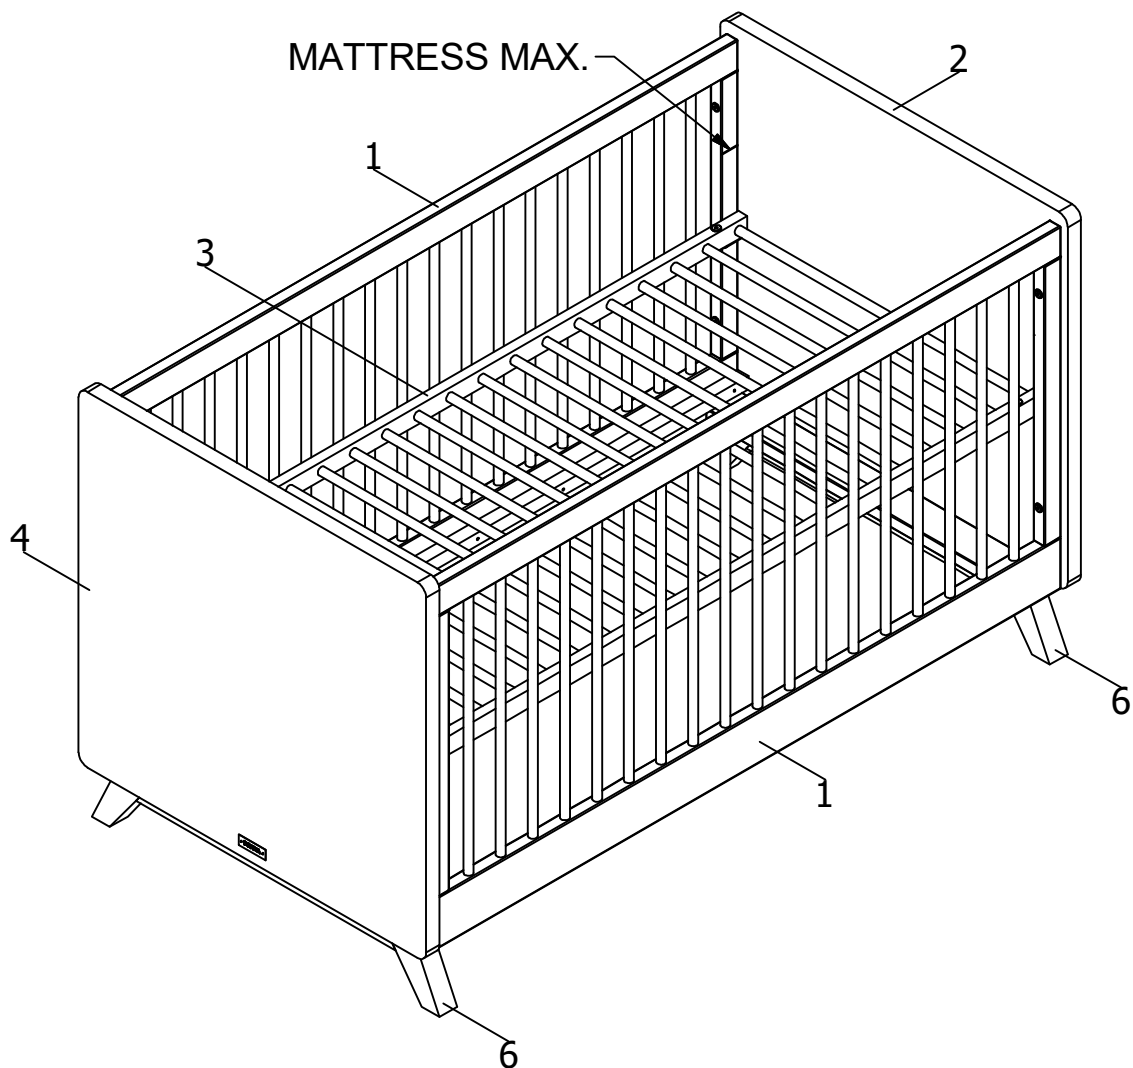

ASSEMBLY INSTRUCTION  
MONTAGE HANDLEIDING  
MONTAGE ANLEITUNG  
NOTICE DE MONTAGE  
MANUAL DE MONTAJE

UK  
NL  
D  
F  
ESP

MODEL :KYAN  
TYPE :BENCHBED 70X140  
COLOUR :DEEPGREY/NATURAL  
ART.CODE :163180.29.