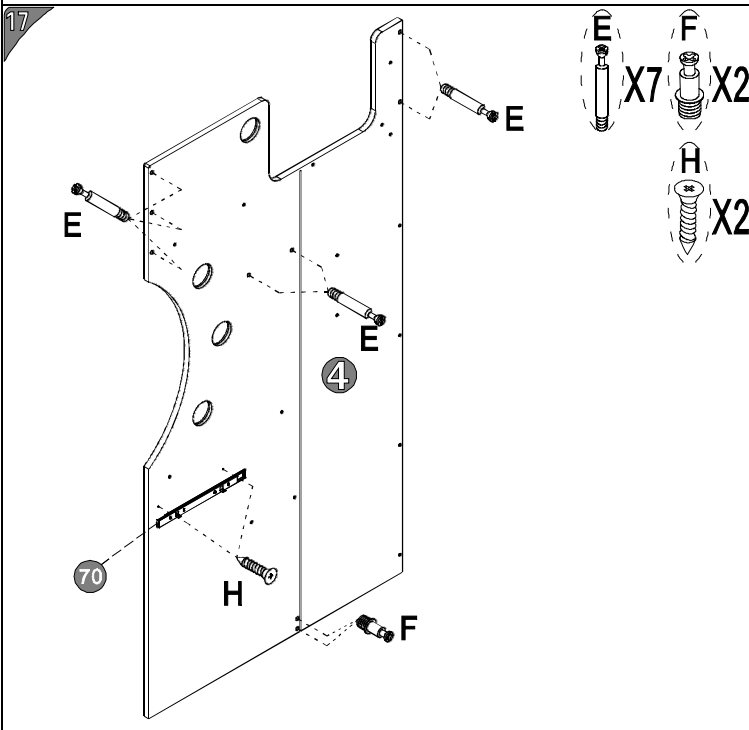

MODEL	COCO
NL	MULTITASKING BED
FR	LIT MULTIFUNCTIONNEL
EN	MULTI FUNCTION BED
DE	MULTIFUNKTIONALE BETT

PART	QTY.	ITEM		PART	QTY.	ITEM	
A	2	M8X45mm		K	4	M6	
B	64	M6X45mm		L	10	09	
C	22	M6X25mm		M	2	M8X20XØ50mm	
D	56	M6X10mm		N	1	Ø60	
E	93	M6X40mm		O	2	Ø44XØ38XØ11XH5mm	
F	46	M6X25mm		P	4	Ø15	
G	16	M4x18mm		Q	8	150X23X18mm	
H	143	M3.5X14mm		R	1	10~14	
I	2	M8X40mm		S	1		
J	6	Ø6X30mm					

50

H X6

51

H X40

52

B X2 C X2 H X4

P.10-10

COCO ASSEMBLY INSTRUCTION

Thanks for purchasing one of our products, please read carefully the assembly instructions before the installation (Attention: Do not tighten the screws before all screws are in place).

ВНЕШНЕВНЕШ

CTN#	PART#
1/6	4/5/17/20/43
2/6	6/7
3/6	2/3/8/18/24/36/ 37/55
4/6	1/9/10/19/21/23/34/ 35/38/39/40/41/42/ 52/53/54/56/57/58/ 59/60/SPARE PARE
5/6	13/22/25/26/27/28/ 29/30/31/32/33/43/ 44/45/46/47/48/49/51
6/6	11/12/14/16/50/ 61/62/64/65/66