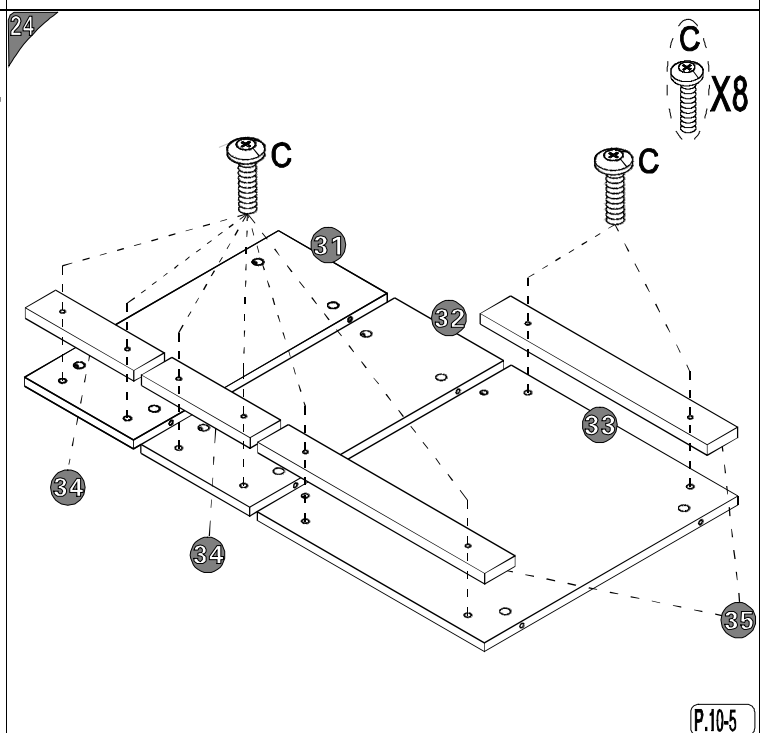

MODEL	COCO
NL	MULTITASKING BED
FR	LIT MULTIFUNCTIONNEL
EN	MULTI FUNCTION BED
DE	MULTIFUNKTIONALE BETT

PART	QTY.	ITEM		PART	QTY.	ITEM	
A	2	M8X45mm		K	4	M6	
B	64	M6X45mm		L	10	09	
C	22	M6X25mm		M	2	M8X20XØ50mm	
D	56	M6X10mm		N	1	Ø60	
E	93	M6X40mm		O	2	Ø44XØ38XØ11XH5mm	
F	46	M6X25mm		P	4	Ø15	
G	16	M4x18mm		Q	8	150X23X18mm	
H	143	M3.5X14mm		R	1	10~14	
I	2	M8X40mm		S	1		
J	6	Ø6X30mm					

50

H X6

51

H X40

52

B X2 C X2 H X4

P.10-10

COCO ASSEMBLY INSTRUCTION

Thanks for purchasing one of our products, please read carefully the assembly instructions before the installation (Attention: Do not tighten the screws before all screws are in place).

ВНЕШНЕВНЕШ

CTN#	PART#
1/6	4/5/17/20/43
2/6	6/7
3/6	2/3/8/18/24/36/ 37/55
4/6	1/9/10/19/21/23/34/ 35/38/39/40/41/42/ 52/53/54/56/57/58/ 59/60/SPARE PARE
5/6	13/22/25/26/27/28/ 29/30/31/32/33/43/ 44/45/46/47/48/49/51
6/6	11/12/14/16/50/ 61/62/64/65/66