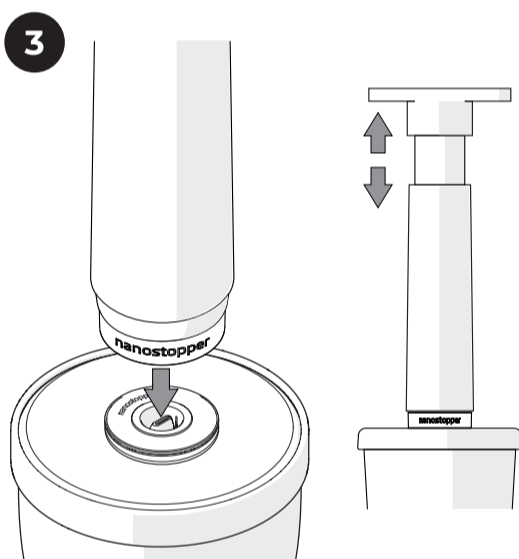

nanostopper®

Vacuum Pump Adapter