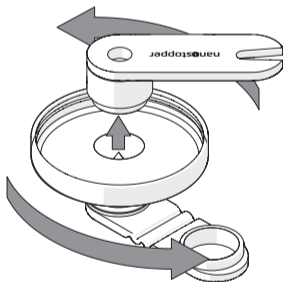

nanostopper®

Jar Lid Punch

Scan QR for instruction video

1 ⚠ Warning sharp point!

2

3

4

5

3-4 clicks

± 12 turns

6

7

⚠ **How to remove the metal core**

Maximum taste. Minimum waste.

www.nanostopper.com

nanostopper[®]

Vacuum Pump Adapter

Contents

Maximum taste. Minimum waste.

www.vimeo.com/airtender