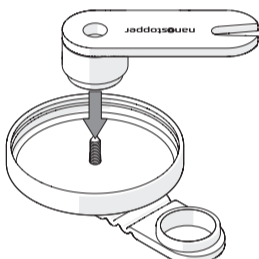

nanostopper®

Jar Lid Punch

Scan QR for instruction video

1 ⚠ Warning sharp point!

2

3

4

5

3-4 clicks

± 12 turns

6

7

⚠ **How to remove the metal core**

Maximum taste. Minimum waste.

www.nanostopper.com

nanostopper[®]