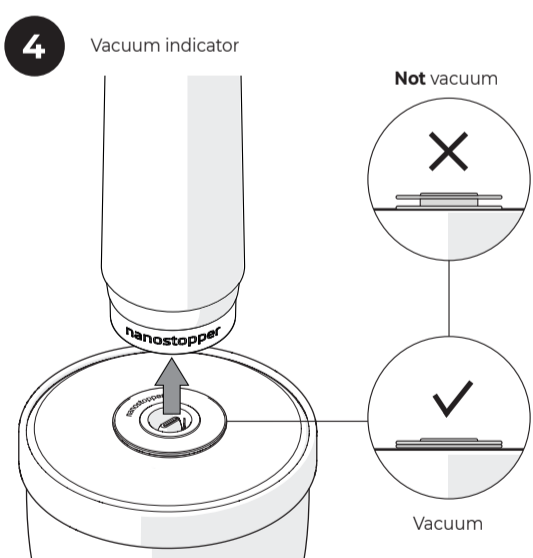

nanostopper®

Vacuum Pump Adapter