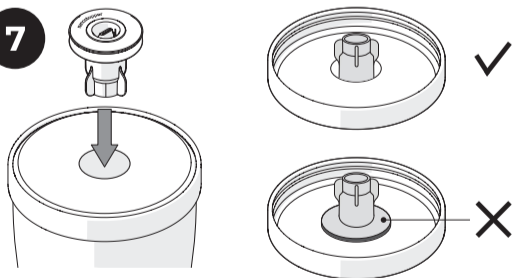

3-4 clicks

± 12 turns

6

7

⚠ **How to remove the metal core**

Maximum taste. Minimum waste.

www.nanostopper.com

nanostopper[®]