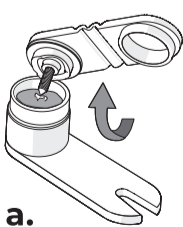

3-4 clicks

± 12 turns

6

7

⚠ **How to remove the metal core**

Maximum taste. Minimum waste.

www.nanostopper.com

nanostopper[®]