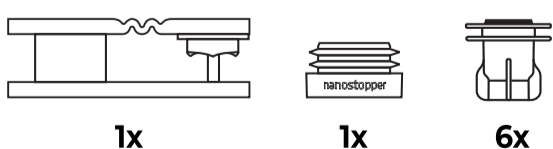

Contents

Maximum taste. Minimum waste.

www.vimeo.com/airtender