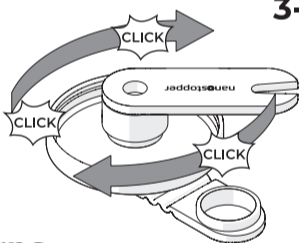

nanostopper®

Jar Lid Punch

Scan QR for instruction video

1 ⚠ Warning sharp point!

2

3

4

5

3-4 clicks

± 12 turns

6

7

⚠ **How to remove the metal core**

Maximum taste. Minimum waste.

www.nanostopper.com

nanostopper[®]

Vacuum Pump Adapter

Contents

Maximum taste. Minimum waste.

www.vimeo.com/airtender