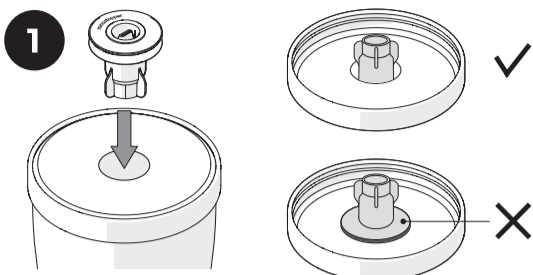

nanostopper®

Vacuum Pump Adapter