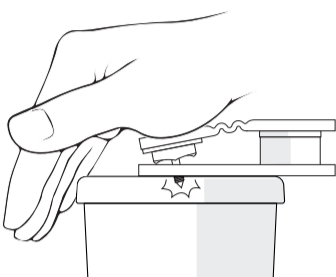

nanostopper®

Jar Lid Punch

Scan QR for instruction video

1 ⚠ Warning sharp point!

2

3

4

5