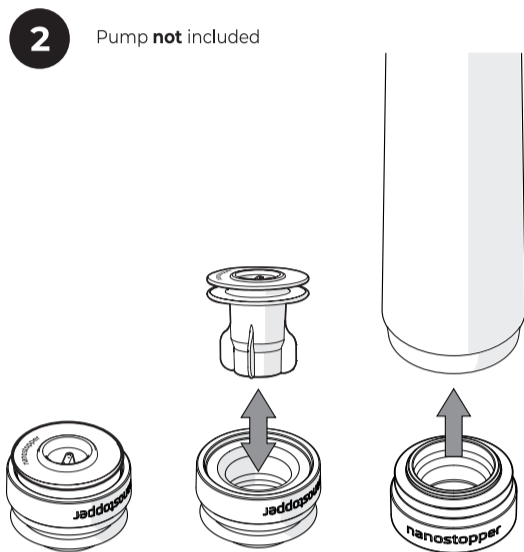

nanostopper®

Vacuum Pump Adapter