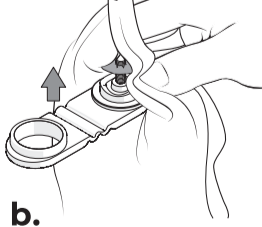

nanostopper®

Jar Lid Punch

Scan QR for instruction video

1 ⚠ Warning sharp point!

2

3

4

5

3-4 clicks

± 12 turns

6

7

⚠ **How to remove the metal core**

Maximum taste. Minimum waste.

www.nanostopper.com

nanostopper[®]