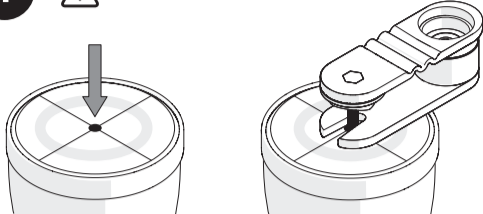

nanostopper®

Jar Lid Punch

Scan QR for instruction video

1 ⚠ Warning sharp point!

2

3

4

5

3-4 clicks

± 12 turns

6

7

⚠ **How to remove the metal core**

Maximum taste. Minimum waste.

www.nanostopper.com

nanostopper[®]