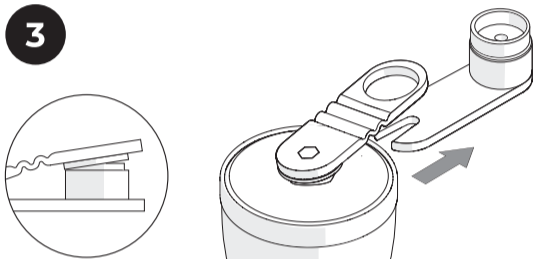

nanostopper®

Jar Lid Punch

Scan QR for instruction video

1 ⚠ Warning sharp point!

2

3

4

5

3-4 clicks

± 12 turns

6

7

⚠ **How to remove the metal core**

Maximum taste. Minimum waste.

www.nanostopper.com

nanostopper[®]