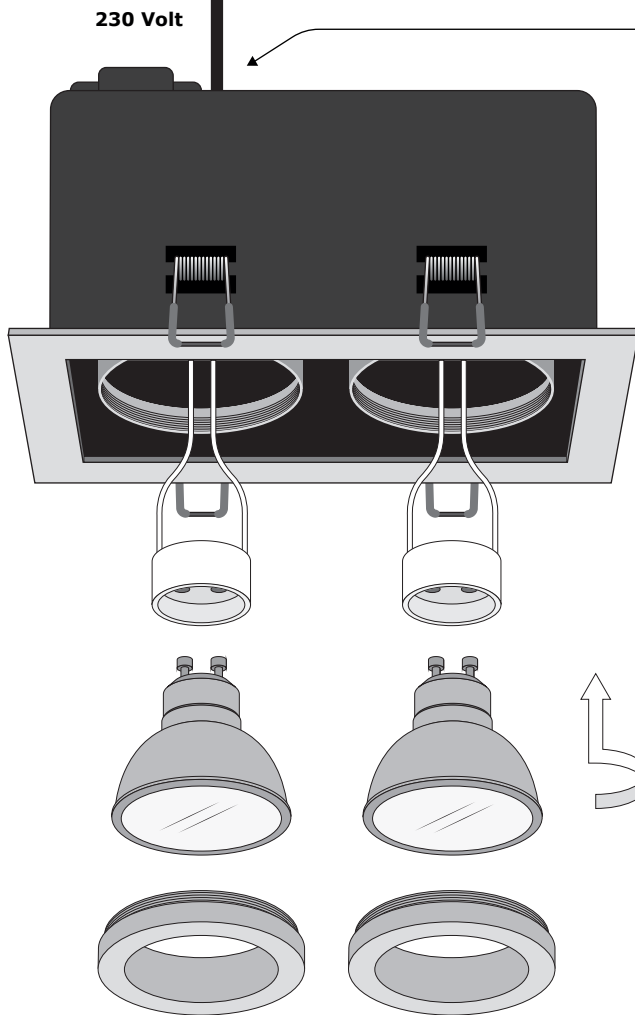

1

Installation Manual

50118025 Napoli Double Aluminium

UPHIX®

2

230V
GU10
Max.2 x 50W

3

4