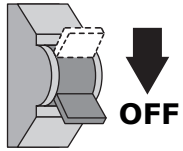

1

Installation Manual

50118025 Napoli Double Aluminium

UPHIX®

2

230V
GU10
Max.2 x 50W

3

4