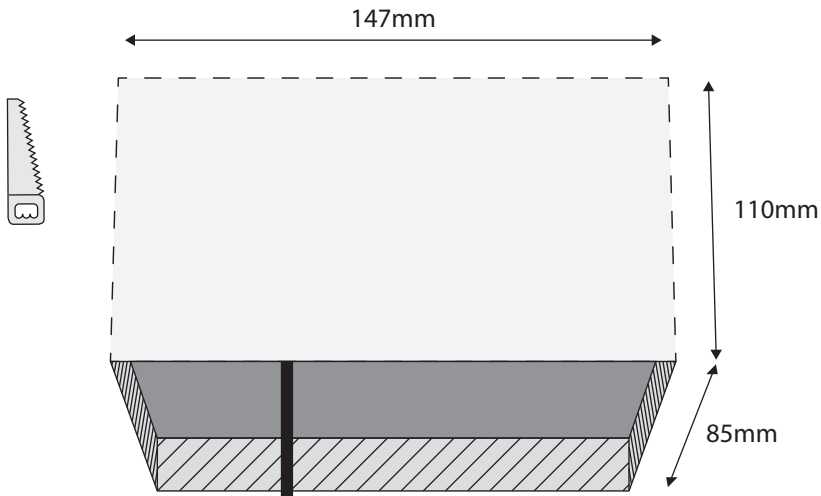

1

Installation Manual

50118025 Napoli Double Aluminium

UPHIX®

2

230V
GU10
Max.2 x 50W

3

4