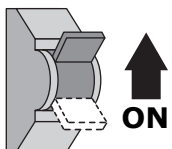

1

Installation Manual

50118025 Napoli Double Aluminium

UPHIX®

2

230V
GU10
Max.2 x 50W

3

4