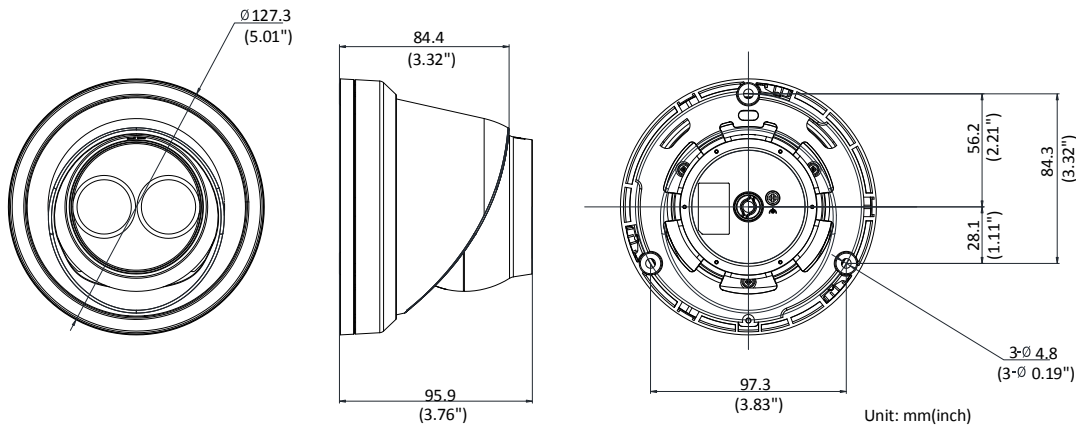

Dimensions

Accessories

Distributed by

HIKVISION

Headquarters

No.555 Ulanuo Road, Binjiang District,
Hangzhou 310051, China
T +86-571-8807-1998
www.seasbusiness@hikvision.com

Hikvision USA
T +1-909-895-0400
sales.usa@hikvision.com

Hikvision Australia
T +61-2-8599-4215
salesau@hikvision.com

Hikvision India
T +91-22-29460900
sales@pram@hikvision.com

Hikvision Canada
T +1-888-300-8880
sales.canada@hikvision.com

Hikvision Thailand
T +662-275-9949
sales.thailand@hikvision.com

Hikvision Europe
T +31-23-5542770
sales.eu@hikvision.com

Hikvision Italy
T +39-0438-6962
info.it@hikvision.com

Hikvision Brazil
T +55-11-3318-0050
latam.support@hikvision.com

Hikvision Turkey
T +90-212521-7070-7074
sales.tr@hikvision.com

Hikvision Malaysia
T +601-7852-0413
sales.my@hikvision.com

Hikvision UK & Ireland
T +01629-902140
sales.uk@hikvision.com

Hikvision South Africa
Tel: +27 (30) 8351172
sales.africa@hikvision.com

Hikvision France
T +3301-85-330-460
info.fr@hikvision.com

Hikvision Kazakhstan
T +7-327-8730667
nkia.pant@hikvision.kz

Hikvision Vietnam
T +84-974270888
sales.vn@hikvision.com

Hikvision UAE
T +971-4-4432090
sales.me@hikvision.com

Hikvision Singapore
T +65-6589-4718
sg@hikvision.com

Hikvision Spain
T +34-91-737-16-56
info.es@hikvision.com

Hikvision Tashkent
T +99-87-1239-9438
uz@hikvision.tj

Hikvision Hong Kong
T +852-2151-1761
info.hk@hikvision.com

Hikvision Russia
T +7-495-069-57-99
sales.ru@hikvision.com

Hikvision Korea
T +82-0131-731-8817
sales.korea@hikvision.com

Hikvision Poland
T +48-22-460-01-50
info.pl@hikvision.com

Hikvision Indonesia
T +62-21-2533750
sales.indonesia@hikvision.com

Hikvision Colombia
sales.colombia@hikvision.com